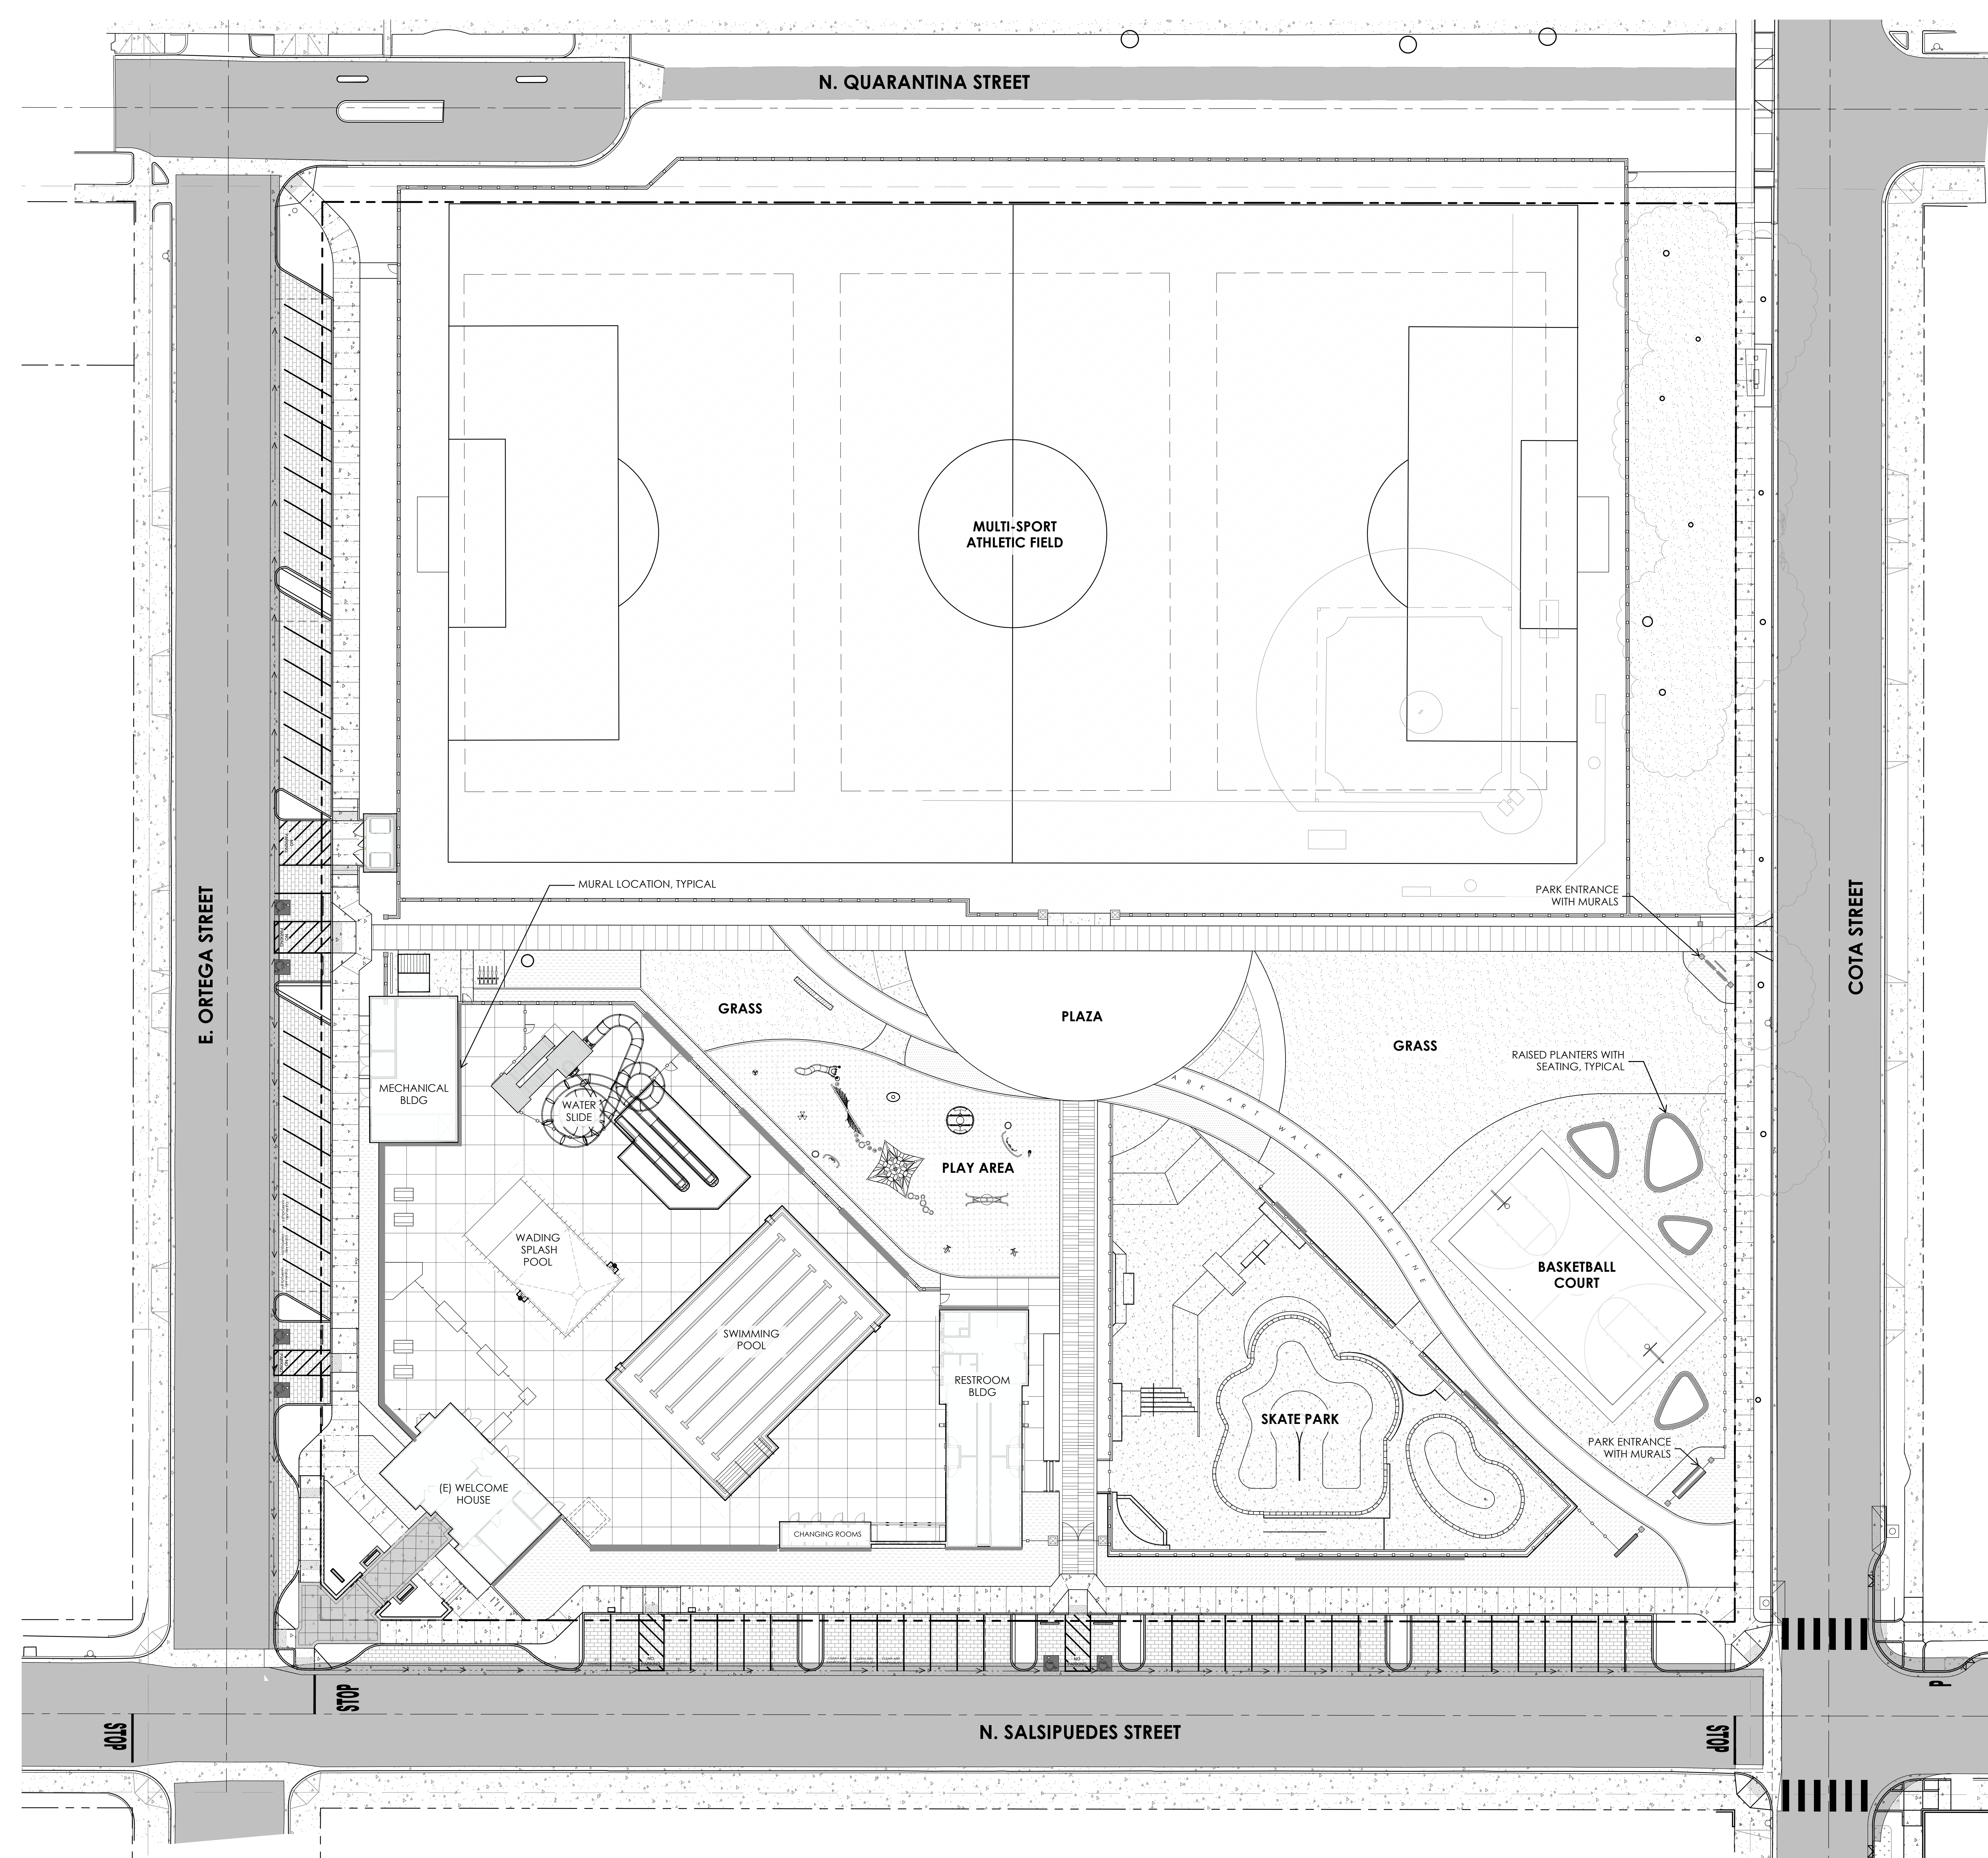

# ORTEGA PARK DRAFT SITE PLAN

## USE ZONE LEGEND

- ATHLETIC FIELD: 92,700 SF
- POOL FACILITY: 27,000 SF
- PLAYGROUND: 5,200 SF
- COMMUNITY GATHERING: 15,800 SF
- BASKETBALL COURT: 4,000 SF
- SKATEPARK: 13,000 SF