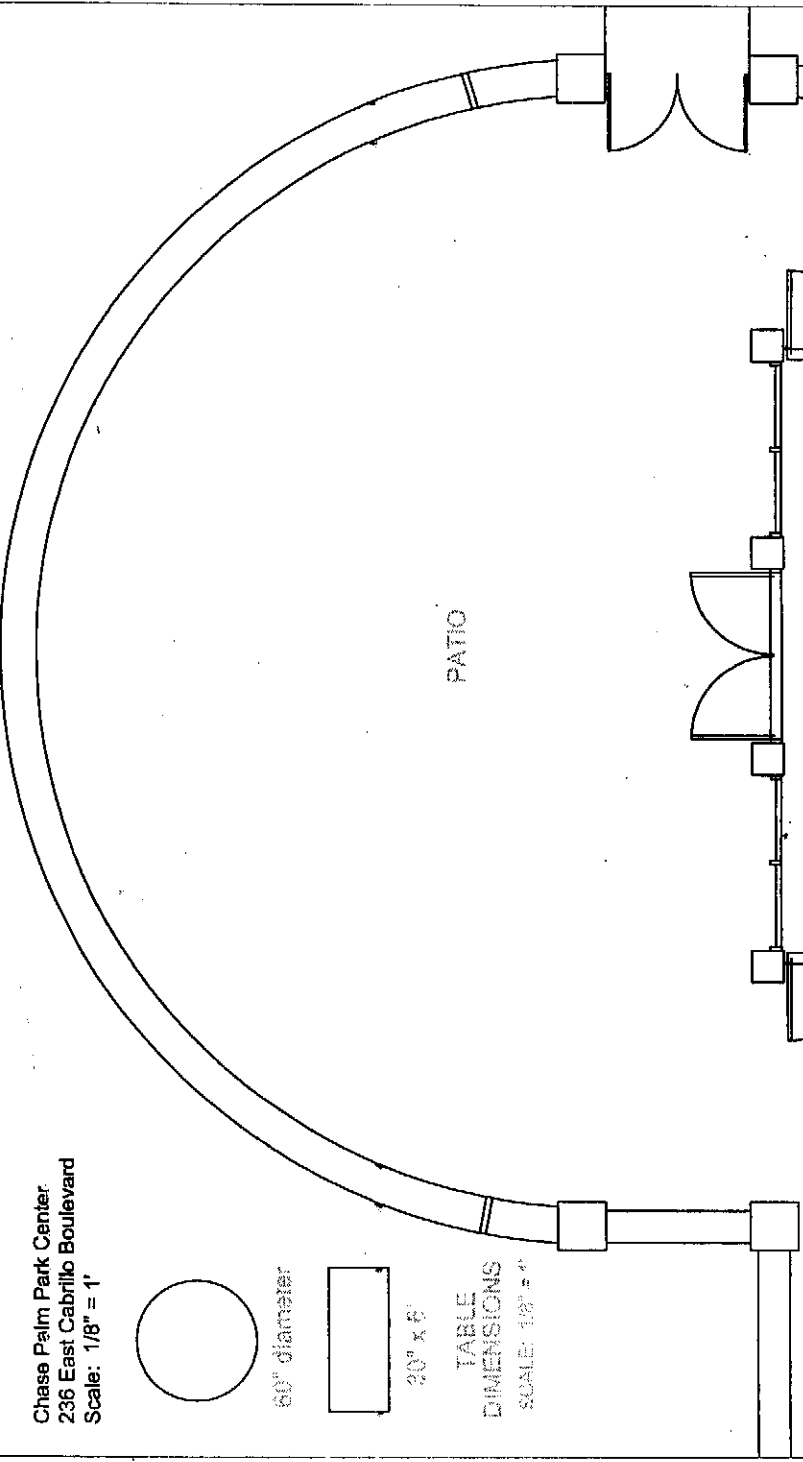

Chase Palm Park Center
236 East Cabrillo Boulevard
Scale: 1/8" = 1'

60" diameter

20" x 6"

TABLE
DIMENSIONS
SCALE: 1/8" = 1'

PATIO

CONFERENCE ROOM

HALL

KITCHEN

MAIN ROOM

FIRE
EXT.

STORAGE

ENTRY

- 60" Rounds
- 48" Round
- 6' Banquets
Chairs
- A-V Screen (pull down)
- Tabletop Podium
- Portable PA System

WOMEN'S ROOM

MEN'S ROOM

OFFICE