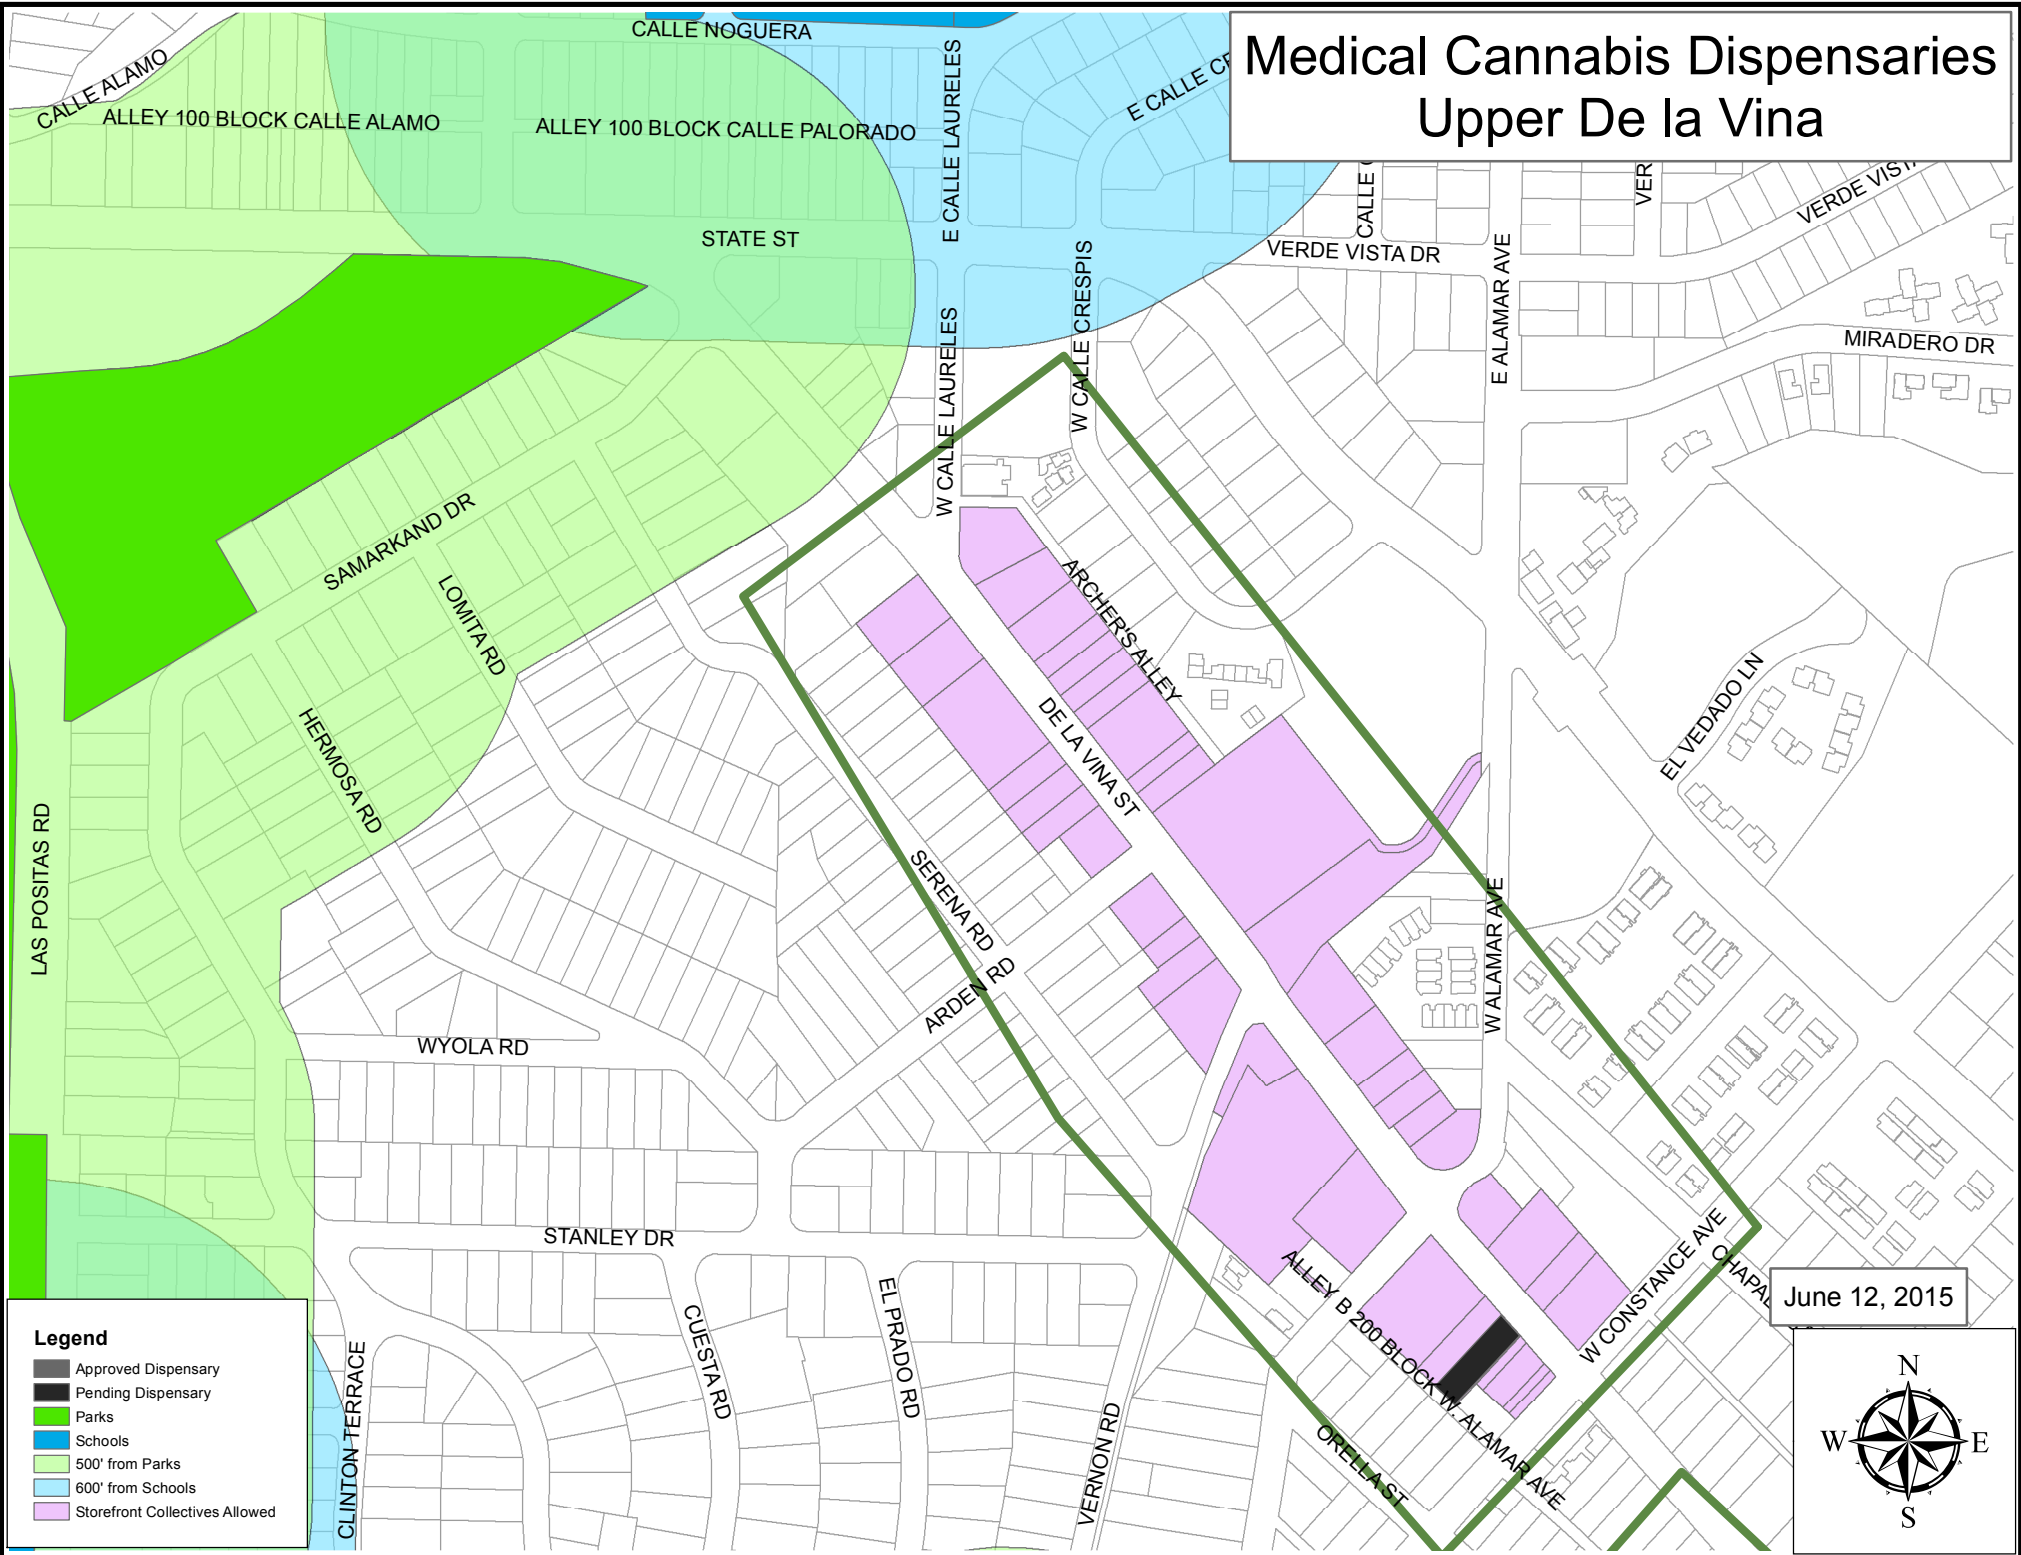

Medical Cannabis Dispensaries Upper De la Vina

Legend

- Approved Dispensary
- Pending Dispensary
- Parks
- Schools
- 500' from Parks
- 600' from Schools
- Storefront Collectives Allowed

June 12, 2015