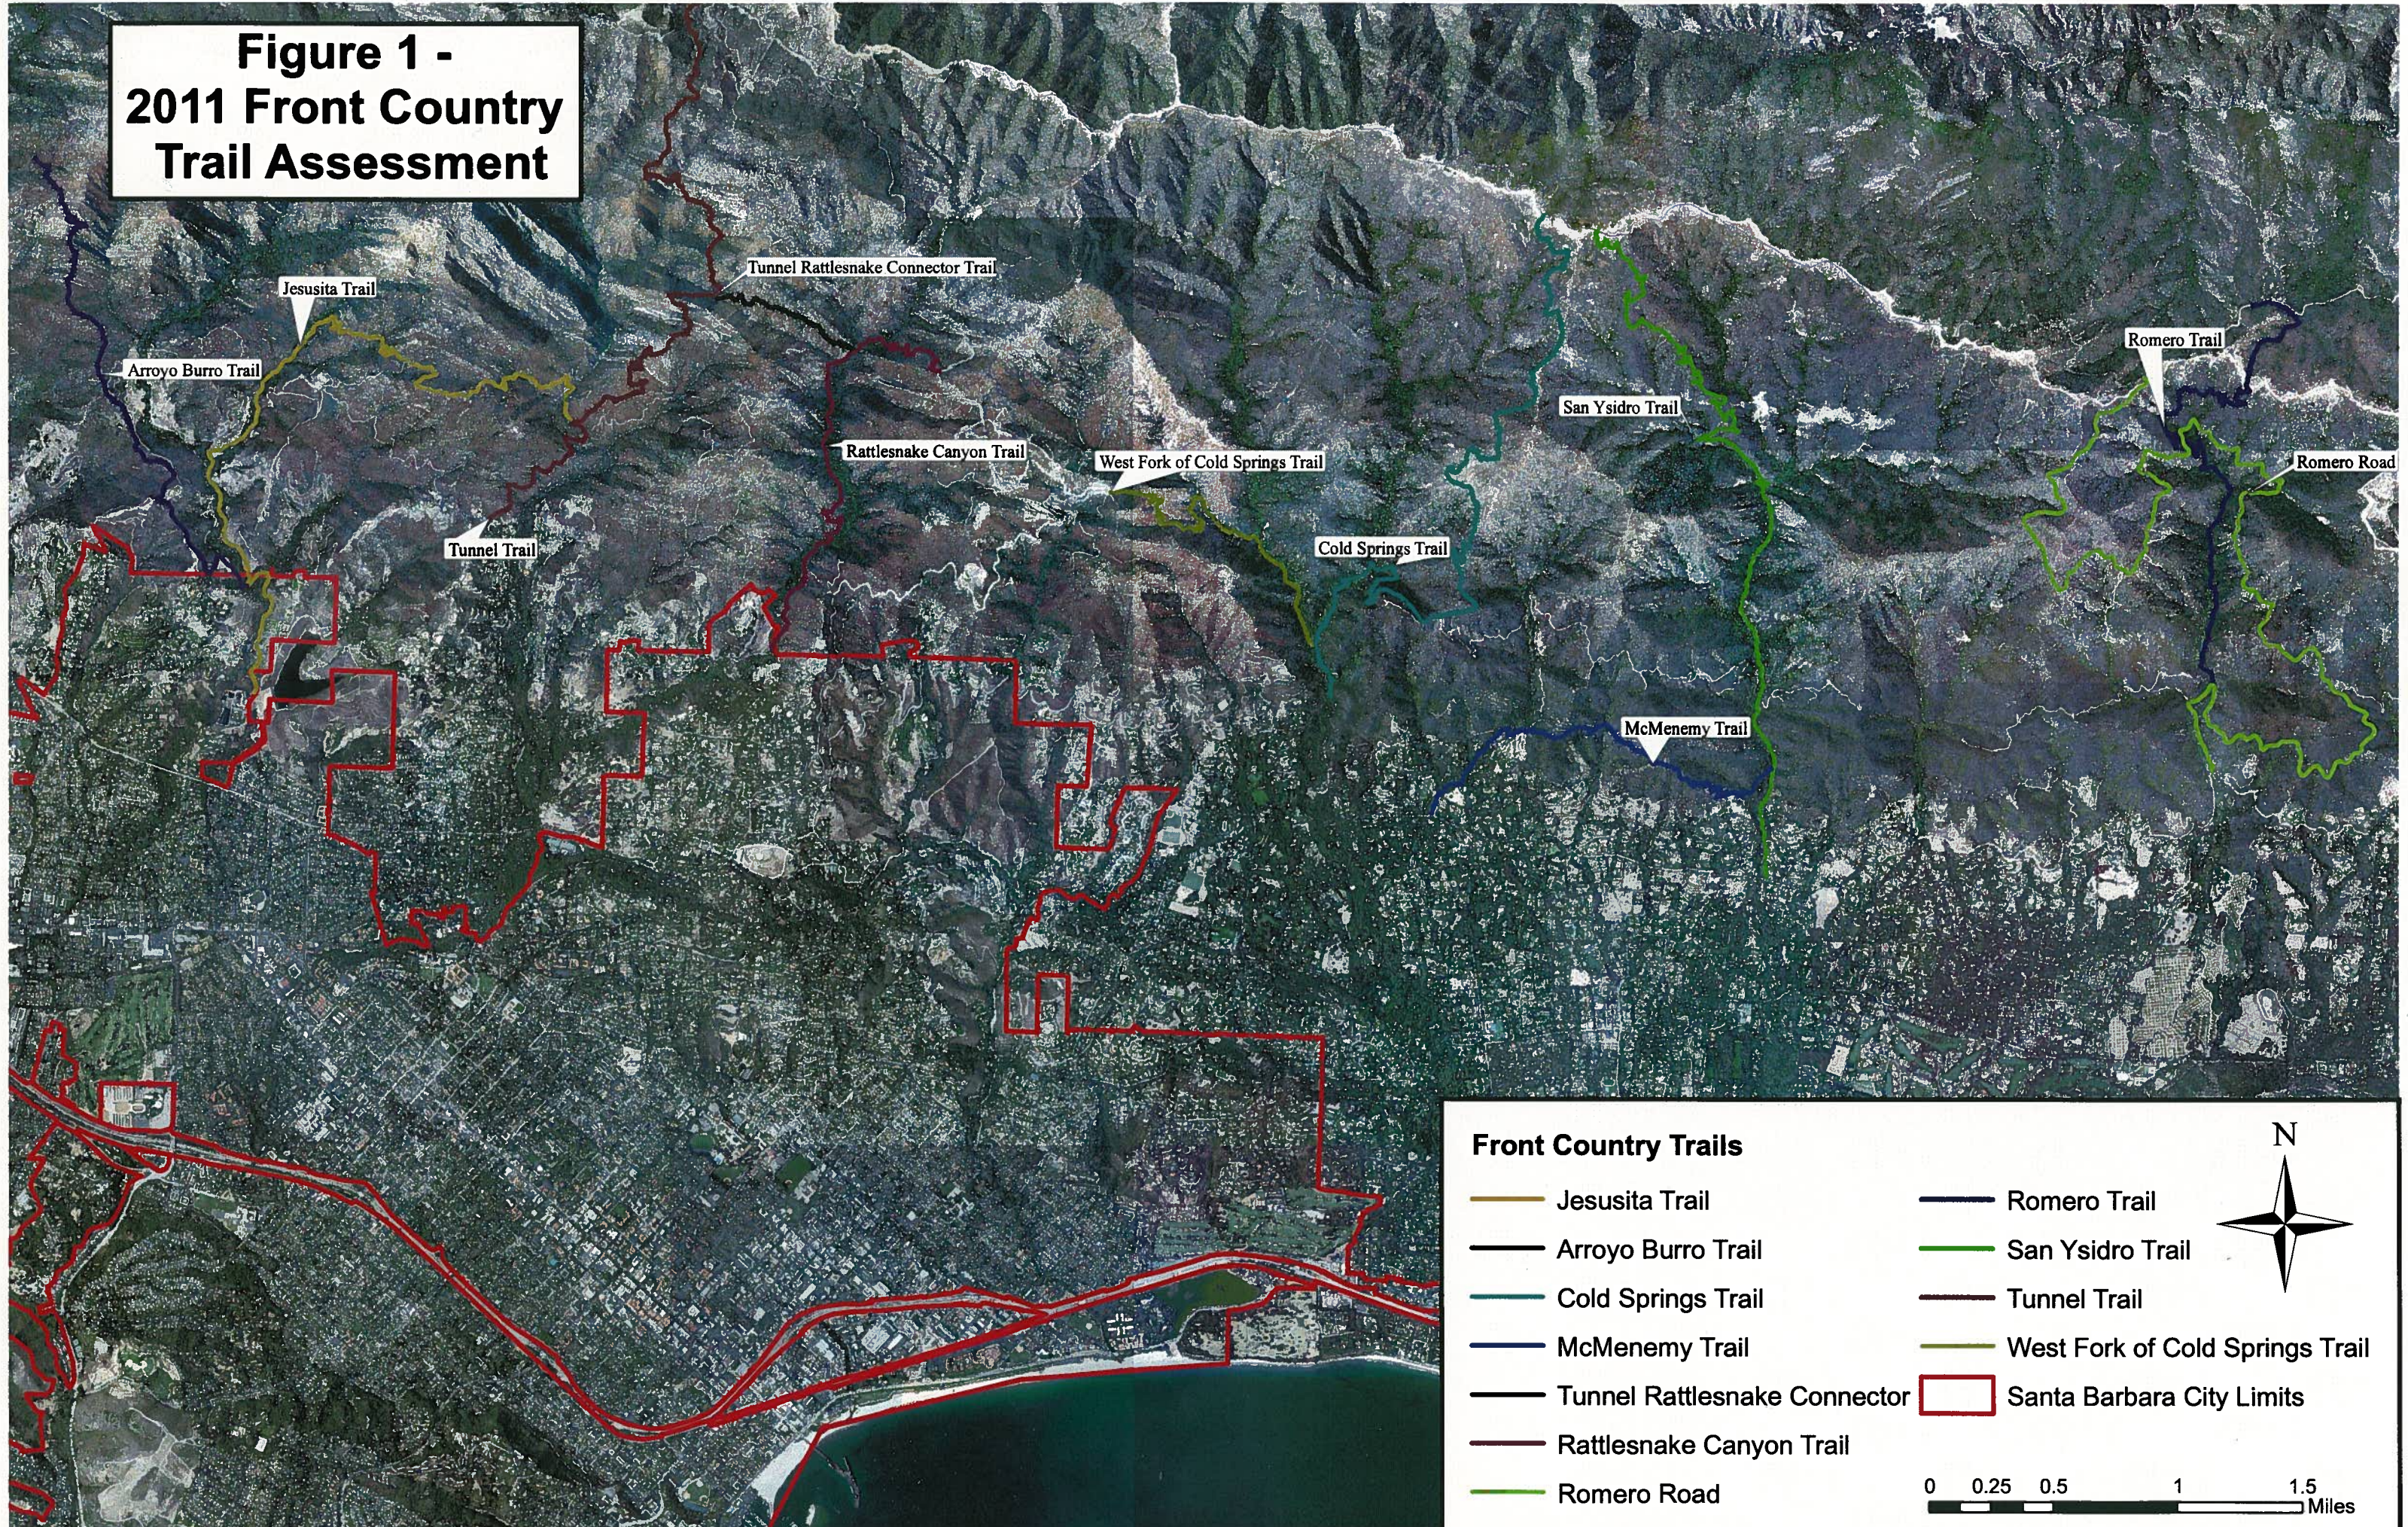

**Figure 1 -
2011 Front Country
Trail Assessment**

Front Country Trails

- Jesusita Trail
- Arroyo Burro Trail
- Cold Springs Trail
- McMenemy Trail
- Tunnel Rattlesnake Connector
- Rattlesnake Canyon Trail
- Romero Road
- Romero Trail
- San Ysidro Trail
- Tunnel Trail
- West Fork of Cold Springs Trail
- Santa Barbara City Limits