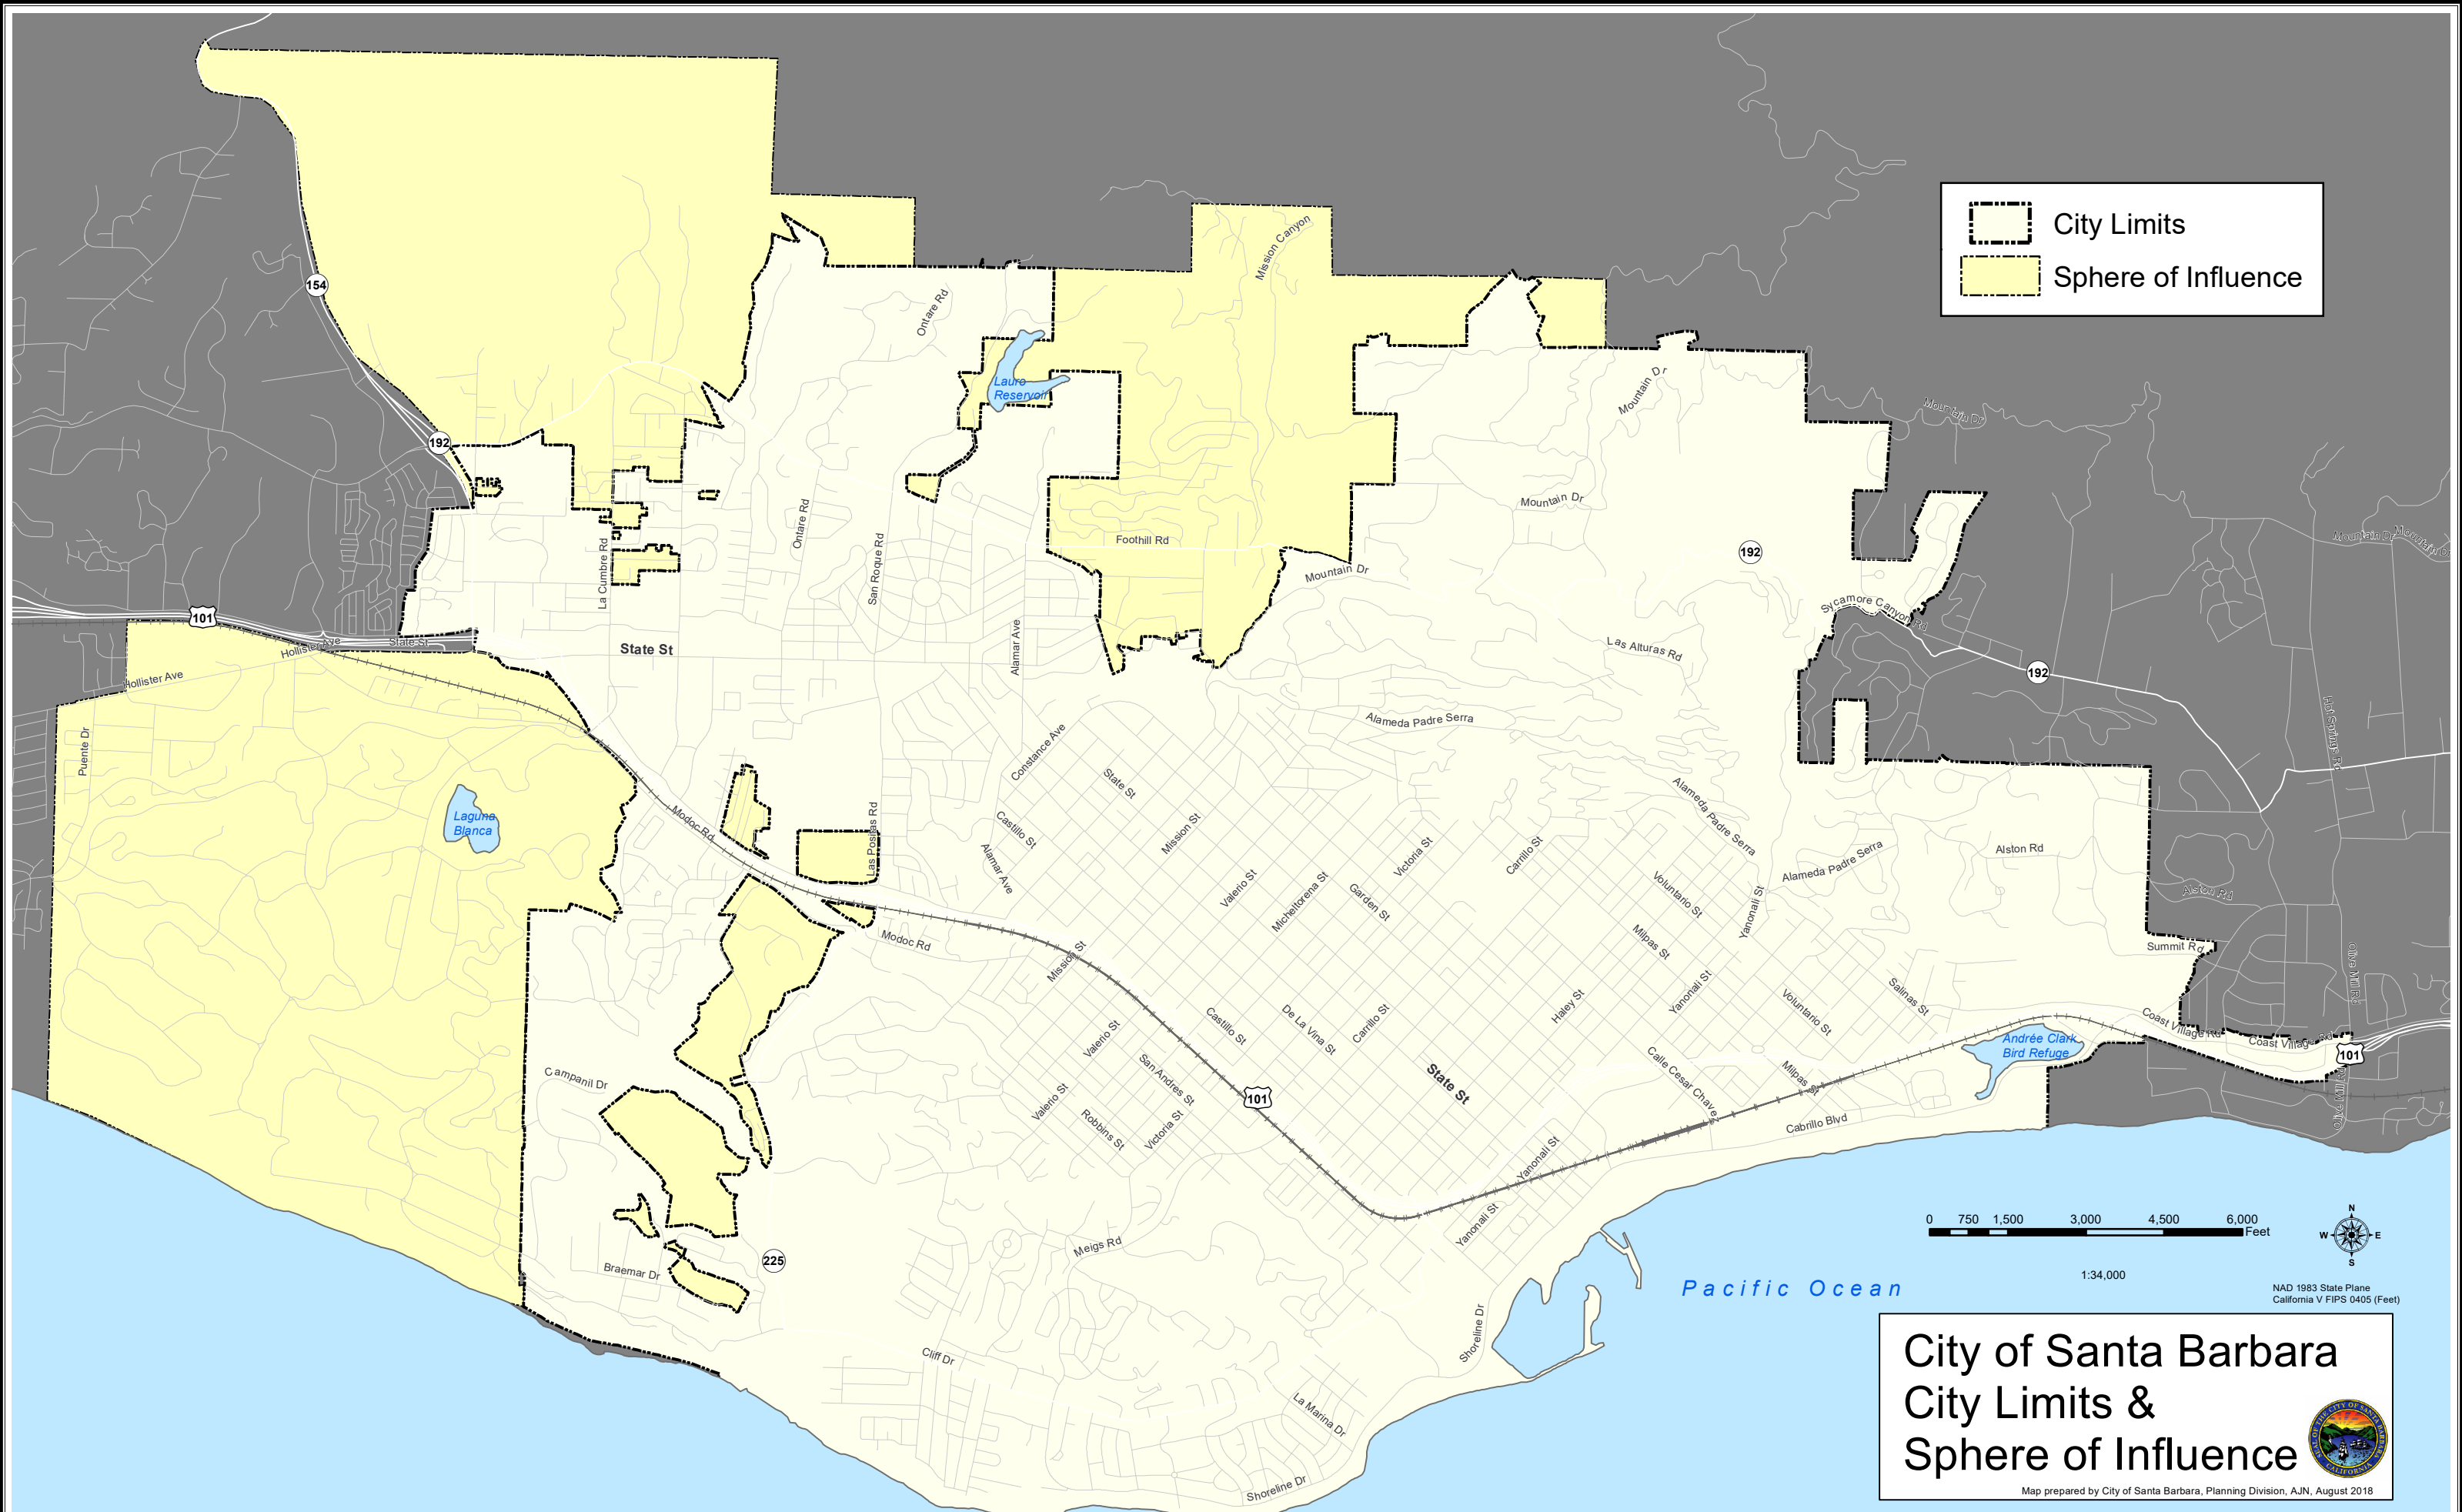

 City Limits
 Sphere of Influence

0 750 1,500 3,000 4,500 6,000 Feet
 1:34,000
 NAD 1983 State Plane
 California V FIPS 0405 (Feet)

City of Santa Barbara
City Limits &
Sphere of Influence

 Map prepared by City of Santa Barbara, Planning Division, A/JN, August 2018