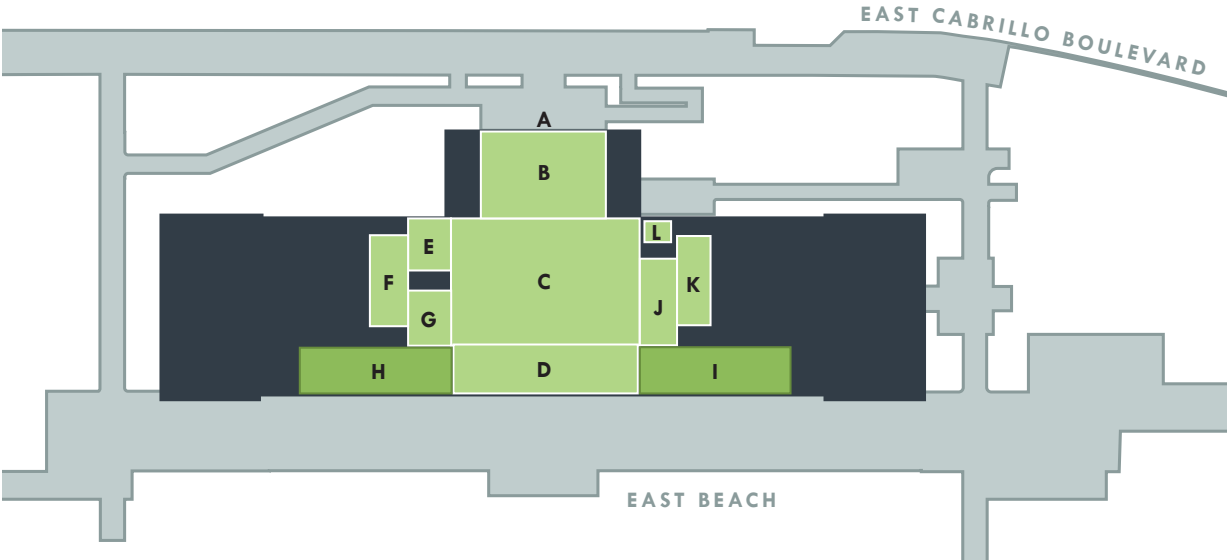

UPPER FLOOR STREET LEVEL

A Cabrillo Boulevard Entrance	E Restroom	I East (Outdoor) Terrace
B Entry Lounge	F Storage	J Catering Kitchen
C Event Room	G Restroom	K Storage
D Enclosed (Indoor) Terrace	H West (Outdoor) Terrace	L Elevator

LOWER FLOOR BEACH LEVEL

A Multi-Purpose Fitness/Gym	H Men's Restroom	Q East Entrance
B Lobby/Beach Lounge	I Lifeguard/Program Office	R Colonnade/Covered Walkway
C Reception Area	J Elevator	S Portico
D Multi-Purpose Room	K Restaurant/Café Area	T East Beach Promenade
E Family Changing Rooms	L Multi-Purpose Room	U Outdoor Showers
F Men's Showers and Locker Room	M Program Storage	V Beach Boardwalk
G Women's Showers and Locker Room	N Restroom	W Playground
	O Women's Restroom	X Bike Parking
	P Barbecue Area	