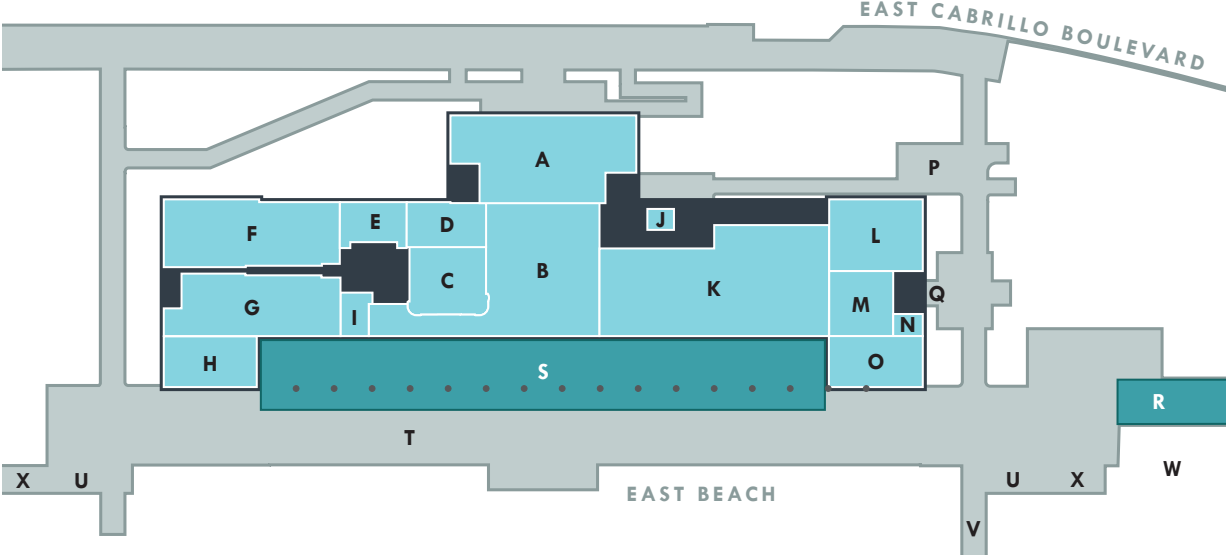

UPPER FLOOR STREET LEVEL

A Cabrillo Boulevard Entrance	E Restroom	I East (Outdoor) Terrace
B Entry Lounge	F Storage	J Catering Kitchen
C Event Room	G Restroom	K Storage
D Enclosed (Indoor) Terrace	H West (Outdoor) Terrace	L Elevator

LOWER FLOOR BEACH LEVEL

A Multi-Purpose Fitness/Gym	H Men's Restroom	Q East Entrance
B Lobby/Beach Lounge	I Lifeguard/Program Office	R Colonnade/Covered Walkway
C Reception Area	J Elevator	S Portico
D Multi-Purpose Room	K Restaurant/Café Area	T East Beach Promenade
E Family Changing Rooms	L Multi-Purpose Room	U Outdoor Showers
F Men's Showers and Locker Room	M Program Storage	V Beach Boardwalk
G Women's Showers and Locker Room	N Restroom	W Playground
	O Women's Restroom	X Bike Parking
	P Barbecue Area	