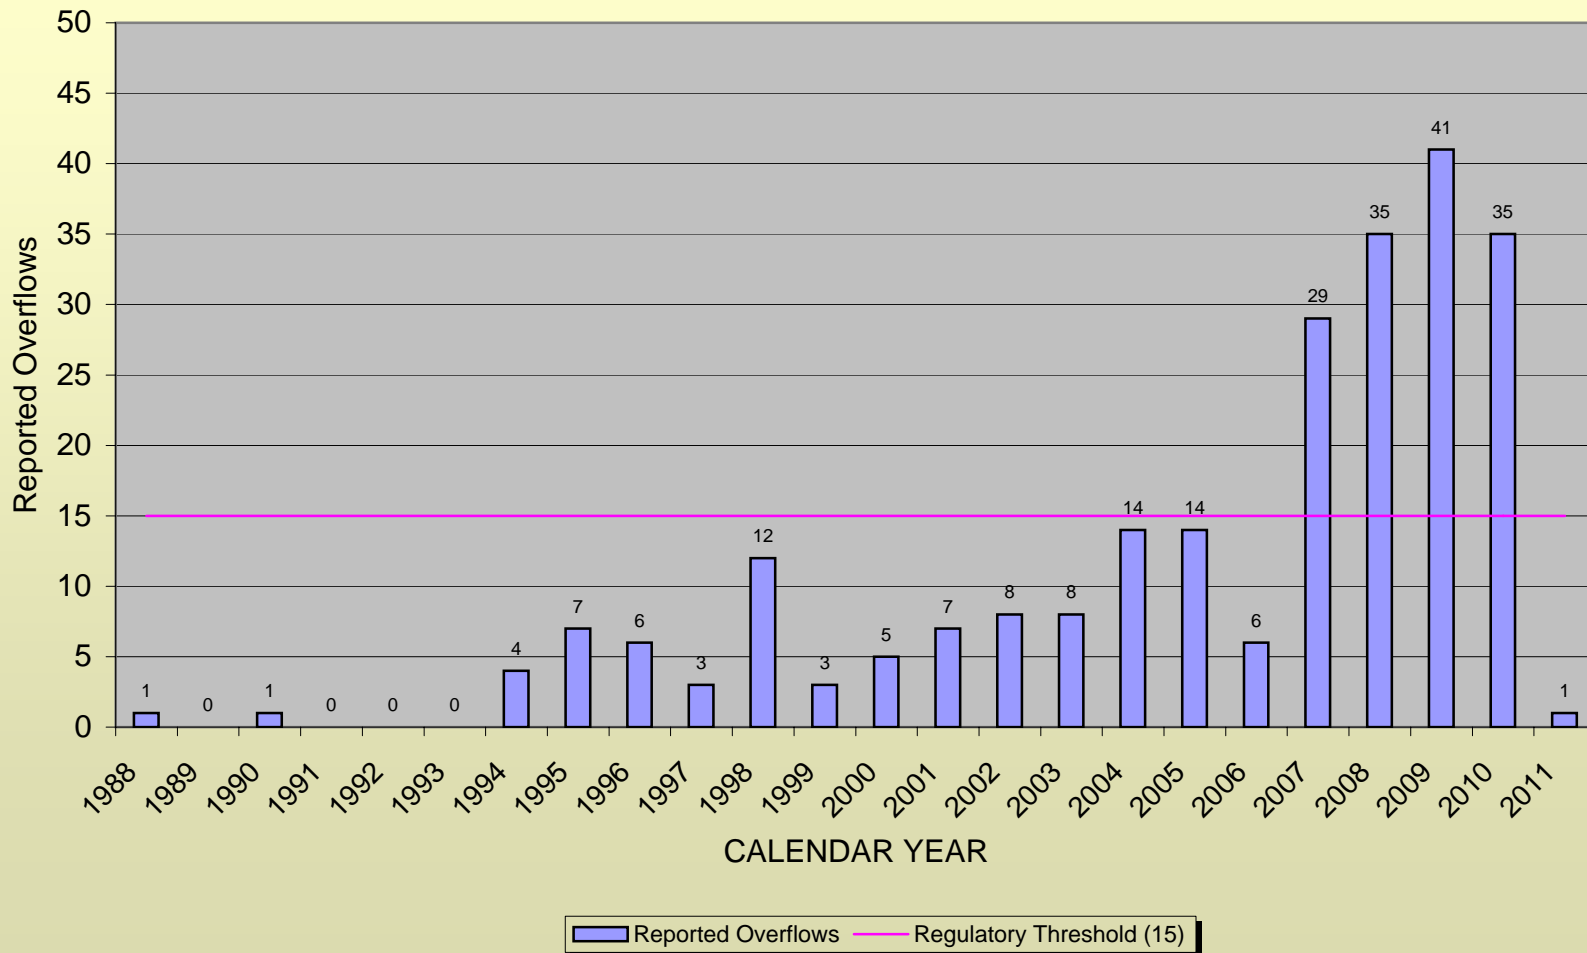

CITY OF SANTA BARBARA
Graph of Annual SSO's (Category 1 and 2 only)
as of 01/31/11

Please Note: No Category 1 or 2 spills in November and December 2010.