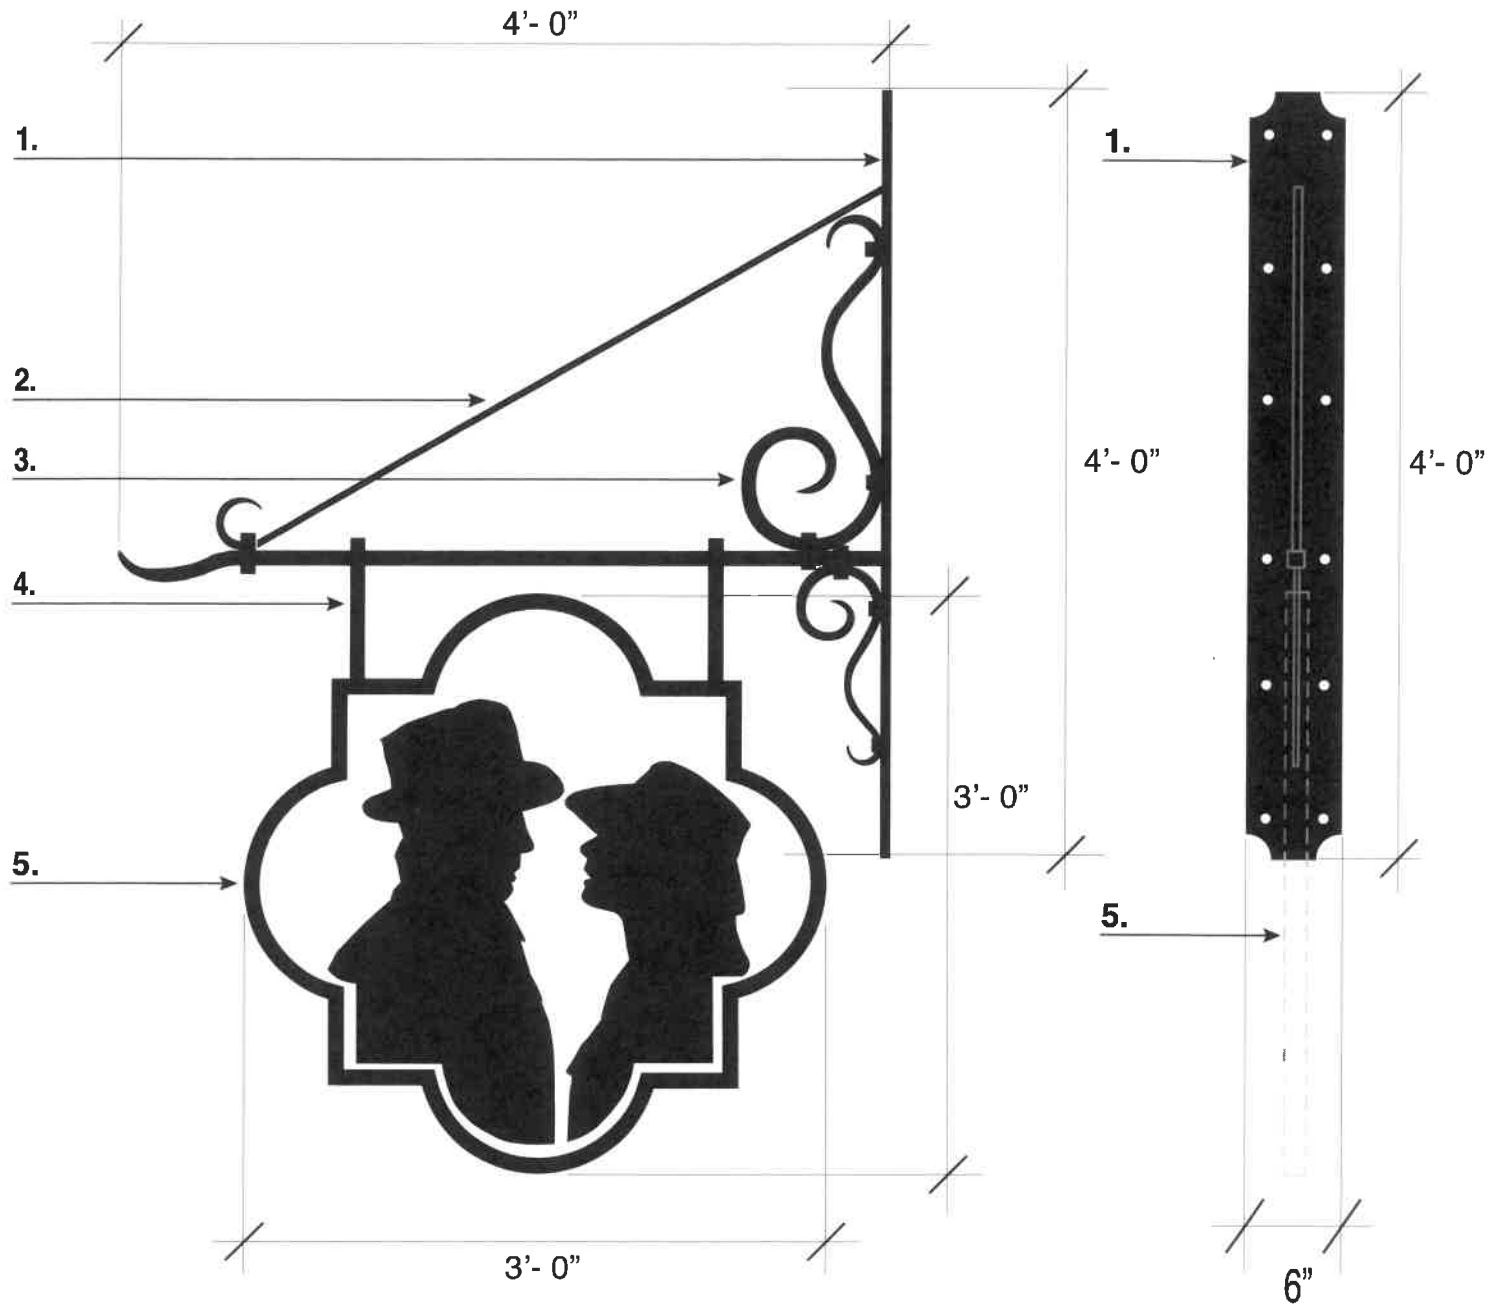

700 State Street
Santa Barbara CA

SIGN A ELEVATION

DATE: 01.01.20
SCALE: 1/4" = 1'-0"

6.4.1

SIGN C

BACK PLATE

RICK'S CAFE AMERICAIN
700 State Street
Santa Barbara CA

SIGN C: SPECIFICATIONS
DATE: 01.01.20
SCALE: N/A