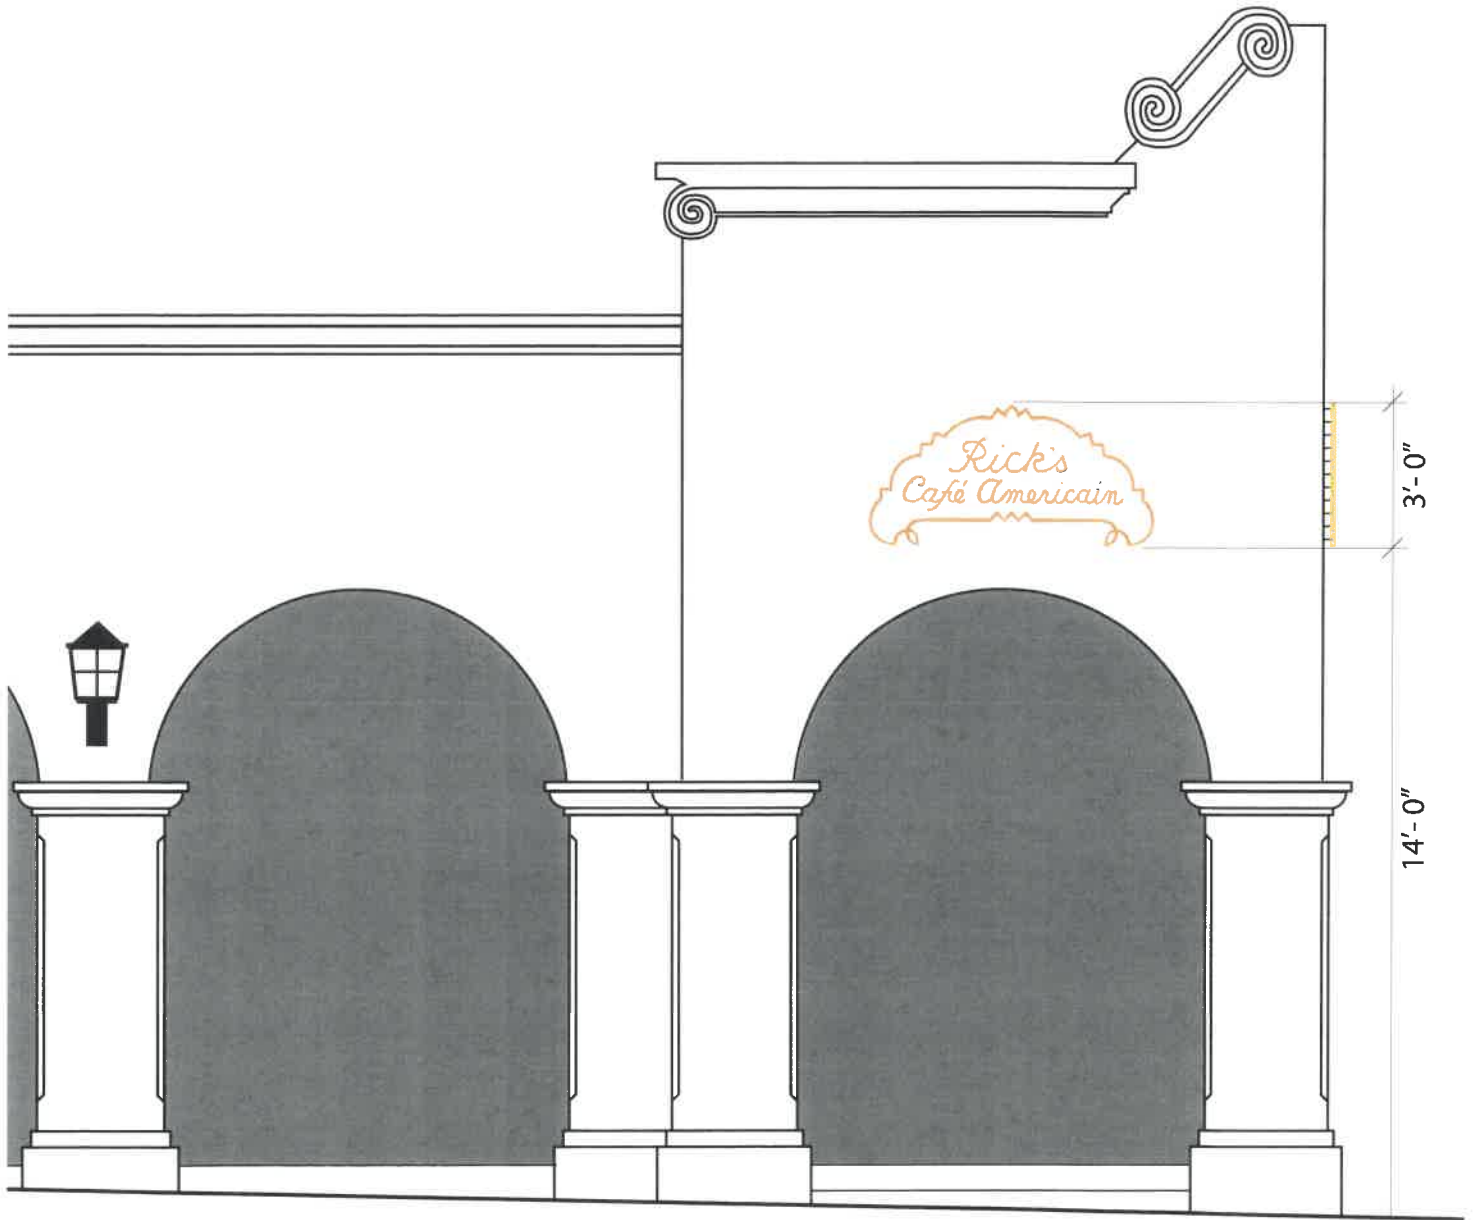

SITE PLAN

RICK'S CAFE AMERICAIN

700 State Street
Santa Barbara CA

SITE PLAN

DATE: 01.01.20
SCALE: 1" = 25'-0"

6.2.1

SCALED DRAWING

RICK'S CAFE AMERICAIN

700 State Street
Santa Barbara CA

SIGN A ELEVATION

DATE: 01.01.20
SCALE: 1/4" = 1'-0"

6.4.1

SIGN C

BACK PLATE

RICK'S CAFE AMERICAIN
700 State Street
Santa Barbara CA

SIGN C: SPECIFICATIONS
DATE: 01.01.20
SCALE: N/A