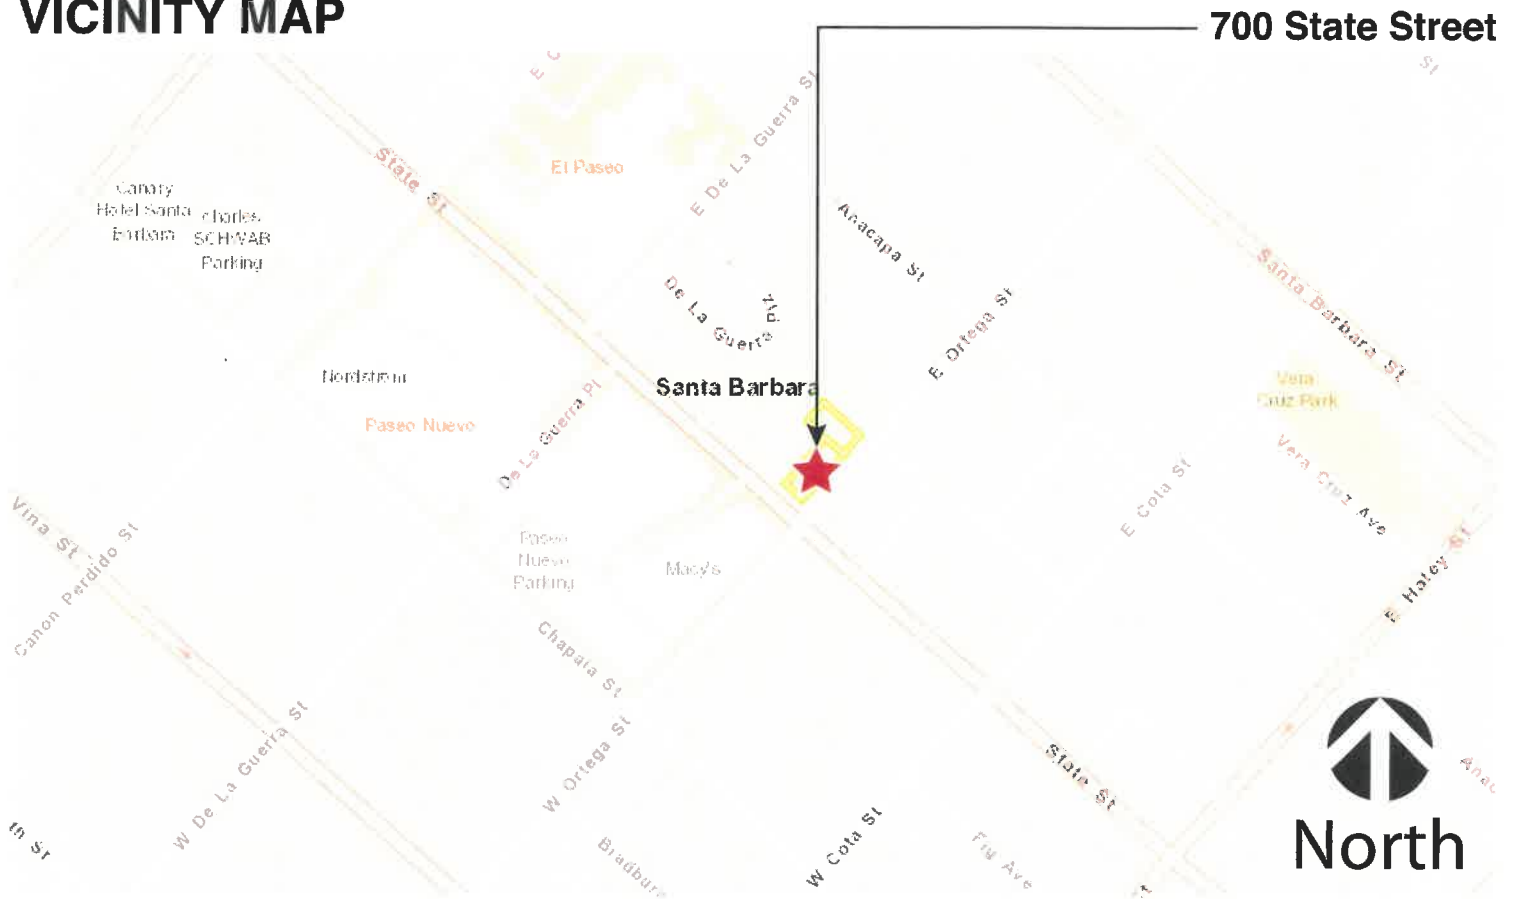

SUBMITTALS

5. PHOTOGRAPHS

- 5.1.1 Site Photos
- 5.2.1 Area Photos
- 5.2.2 Area Photos
- 5.2.3 Area Photos
- 5.2.4 Area Photos

6. SCALED DRAWINGS

- 6.1.1 Project Information
- 6.1.2 Submittal Pages / Vicinity Map
- 6.2.1 Site Plan
- 6.3.1 Sign A & B
- 6.3.2 Sign C
- 6.3.3 Sign D & E
- 6.4.1 Sign A Elevation
- 6.4.2 Sign B Photo Simulation
- 6.4.3 Sign C Elevation
- 6.4.4 Sign D & E Elevation
- 6.5.1 Sign C Bracket Design

7. COLOR SAMPLES

8. LIGHTING SPECIFICATIONS

VICINITY MAP

RICK'S CAFE AMERICAIN

700 State Street
Santa Barbara CA

SUBMITTALS / VICINITY MAP

DATE: 05.21.19
SCALE: N/A

6.1.2