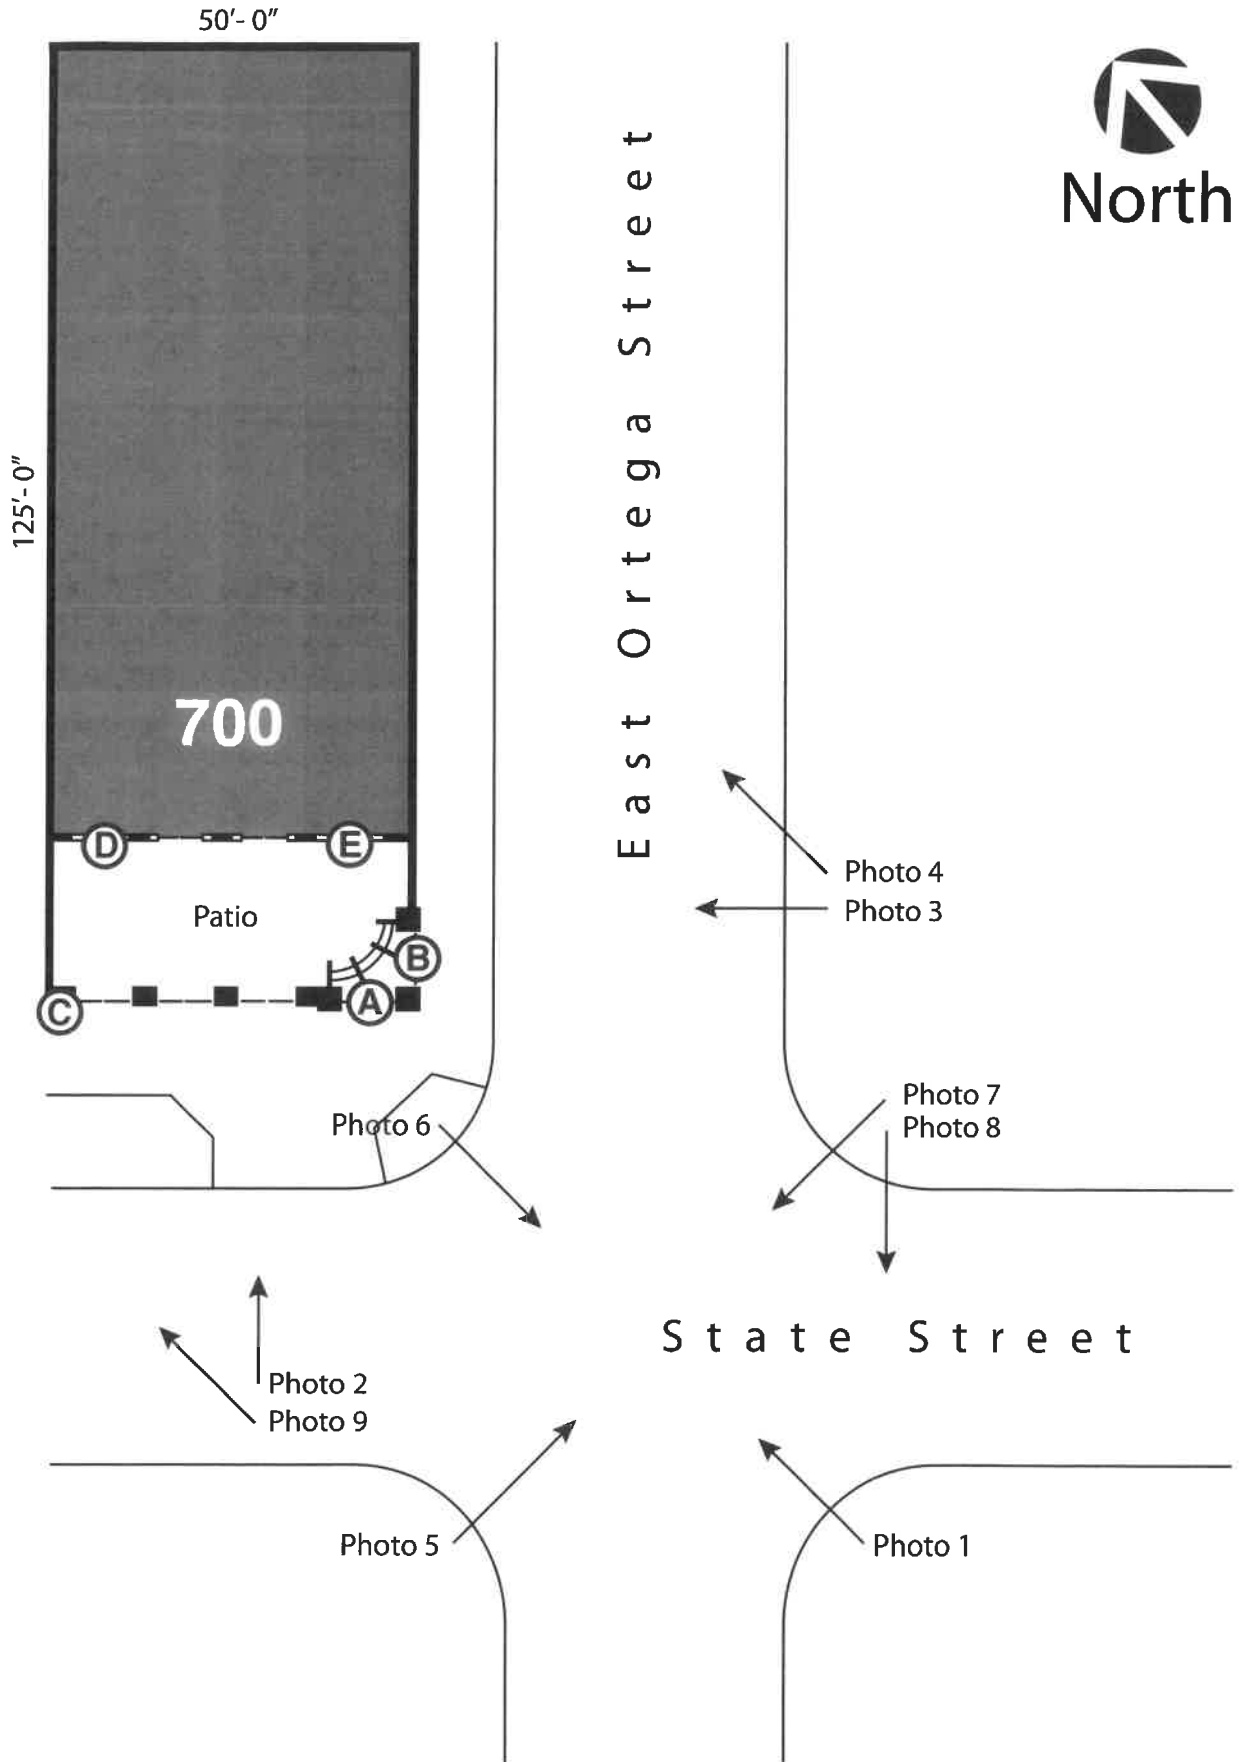

SITE PLAN

RICK'S CAFE AMERICAIN

700 State Street
Santa Barbara CA

SITE PLAN

DATE: 01.01.20
SCALE: 1" = 25'-0"

6.2.1