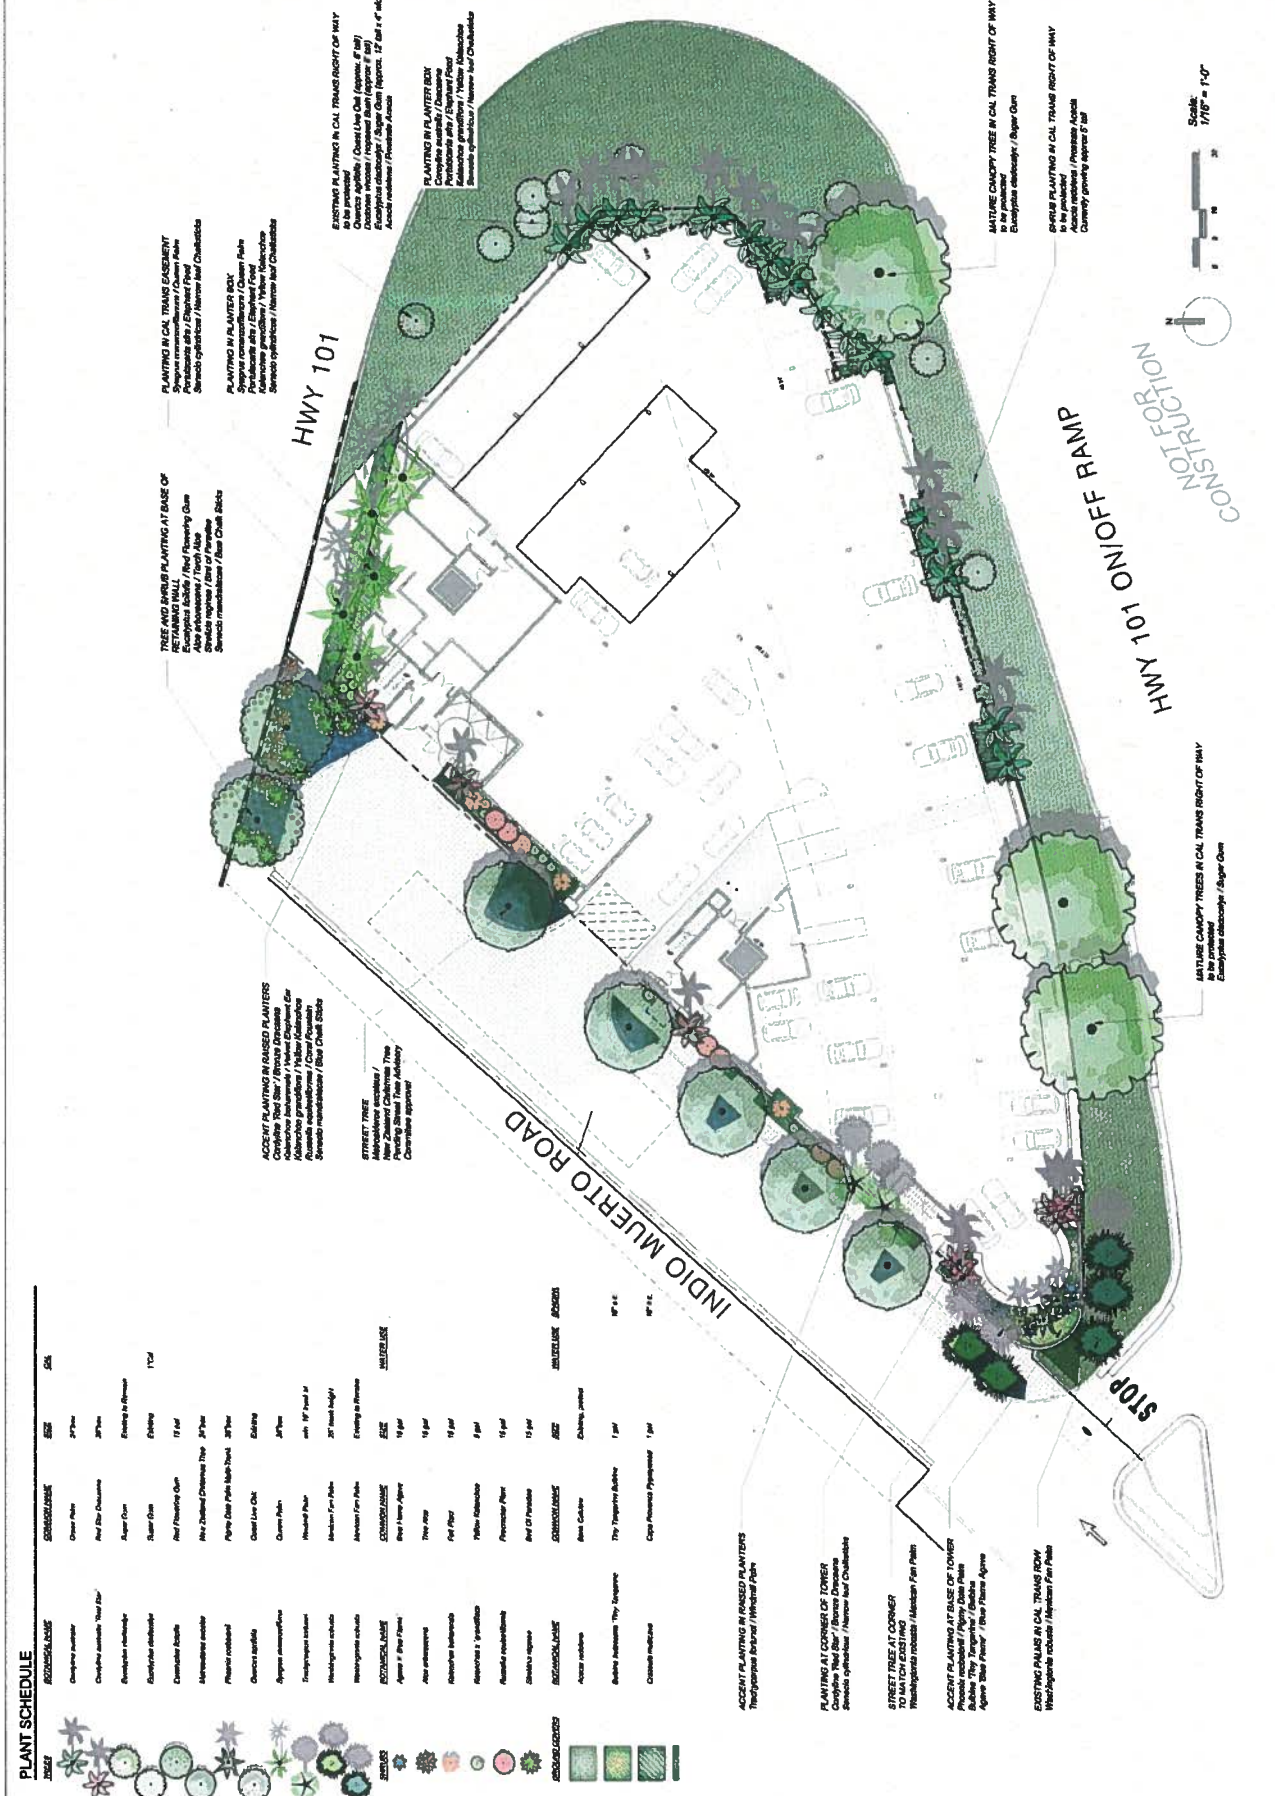

Revisions

GATEWAY HOTEL
928 Indio Muerto Street
Santa Barbara, CA 93101

PLANTING PLAN
FIRST FLOOR

DATE: 11.12.2018
DRAWN BY: [Name]
CHECKED BY: [Name]
SCALE: 1/16" = 1'-0"

1-17

PLANT SCHEDULE

INDEX	RECOMMENDATION	SIZE	DATE
1	Orange tree	24" dia	
2	Red Star Citrus	24" dia	
3	Orange tree	24" dia	
4	Red Star Citrus	24" dia	
5	Orange tree	24" dia	
6	Red Star Citrus	24" dia	
7	Orange tree	24" dia	
8	Red Star Citrus	24" dia	
9	Orange tree	24" dia	
10	Red Star Citrus	24" dia	
11	Orange tree	24" dia	
12	Red Star Citrus	24" dia	
13	Orange tree	24" dia	
14	Red Star Citrus	24" dia	
15	Orange tree	24" dia	
16	Red Star Citrus	24" dia	
17	Orange tree	24" dia	
18	Red Star Citrus	24" dia	
19	Orange tree	24" dia	
20	Red Star Citrus	24" dia	
21	Orange tree	24" dia	
22	Red Star Citrus	24" dia	
23	Orange tree	24" dia	
24	Red Star Citrus	24" dia	
25	Orange tree	24" dia	
26	Red Star Citrus	24" dia	
27	Orange tree	24" dia	
28	Red Star Citrus	24" dia	
29	Orange tree	24" dia	
30	Red Star Citrus	24" dia	
31	Orange tree	24" dia	
32	Red Star Citrus	24" dia	
33	Orange tree	24" dia	
34	Red Star Citrus	24" dia	
35	Orange tree	24" dia	
36	Red Star Citrus	24" dia	
37	Orange tree	24" dia	
38	Red Star Citrus	24" dia	
39	Orange tree	24" dia	
40	Red Star Citrus	24" dia	
41	Orange tree	24" dia	
42	Red Star Citrus	24" dia	
43	Orange tree	24" dia	
44	Red Star Citrus	24" dia	
45	Orange tree	24" dia	
46	Red Star Citrus	24" dia	
47	Orange tree	24" dia	
48	Red Star Citrus	24" dia	
49	Orange tree	24" dia	
50	Red Star Citrus	24" dia