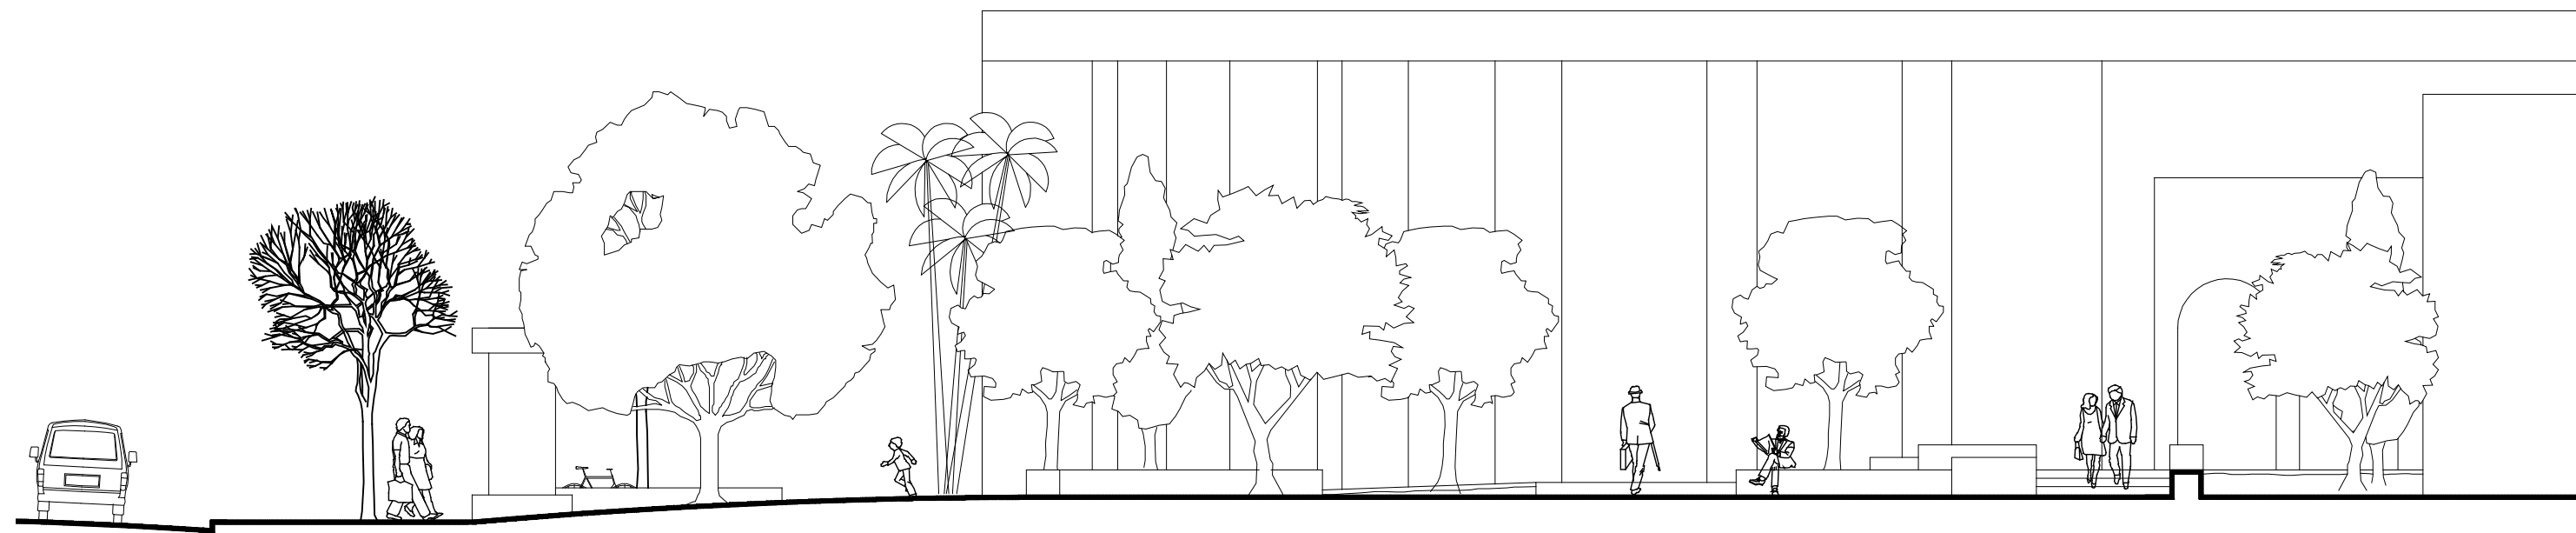

KEYMAP - SCALE: 1" = 50'

ELEVATION A - VIEW SOUTHEAST (TO ENTRANCE)

SCALE: 1" = 10'-0"

ELEVATION B - VIEW NORTHEAST (ACROSS PLAZA)

SCALE: 1" = 10'-0"