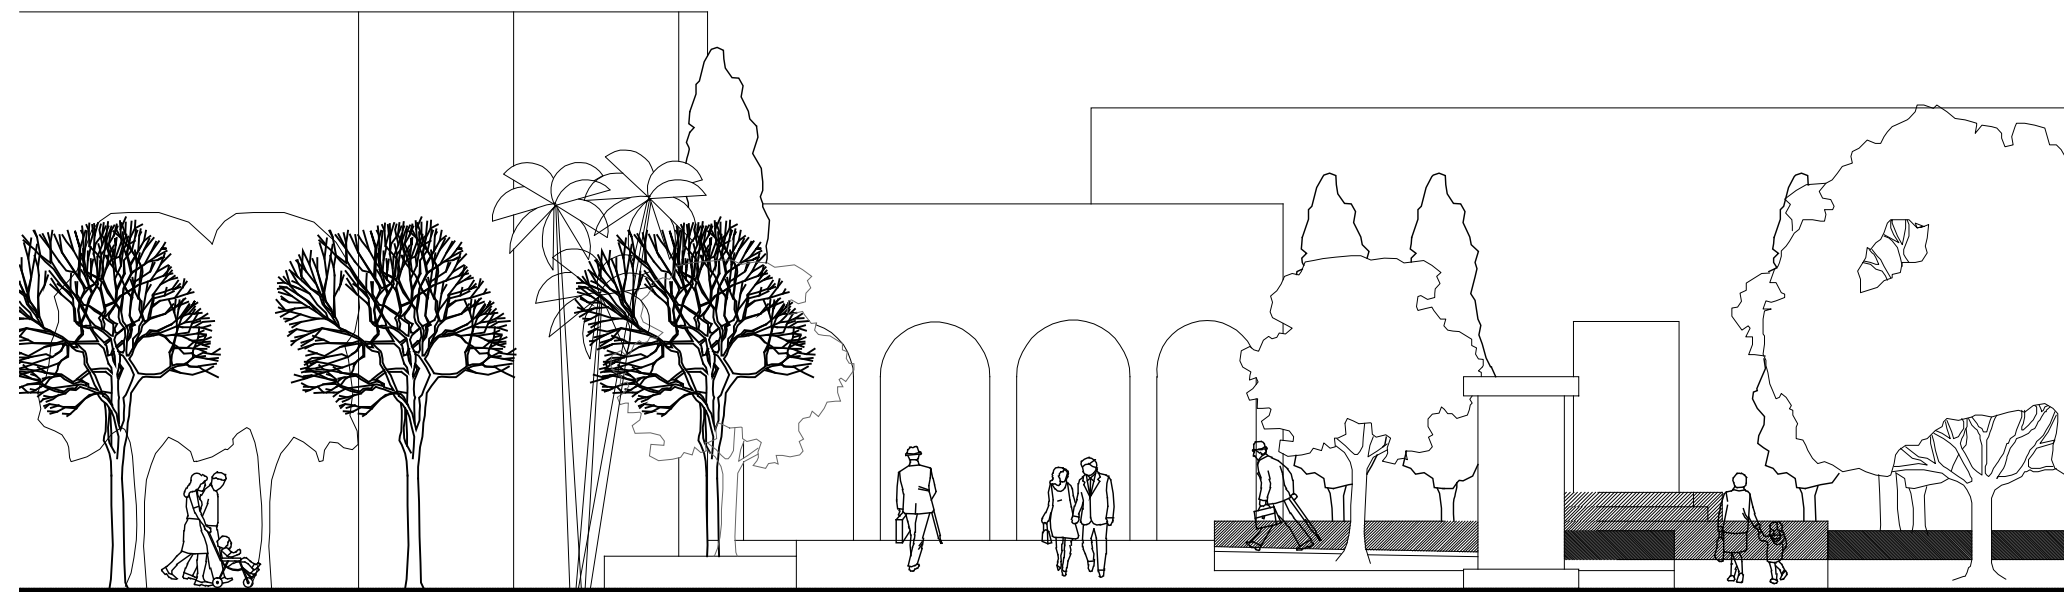

KEYMAP - SCALE: 1" = 50'

ELEVATION A - VIEW SOUTHEAST (TO ENTRANCE)

SCALE: 1" = 10'-0"

ELEVATION B - VIEW NORTHEAST (ACROSS PLAZA)

SCALE: 1" = 10'-0"