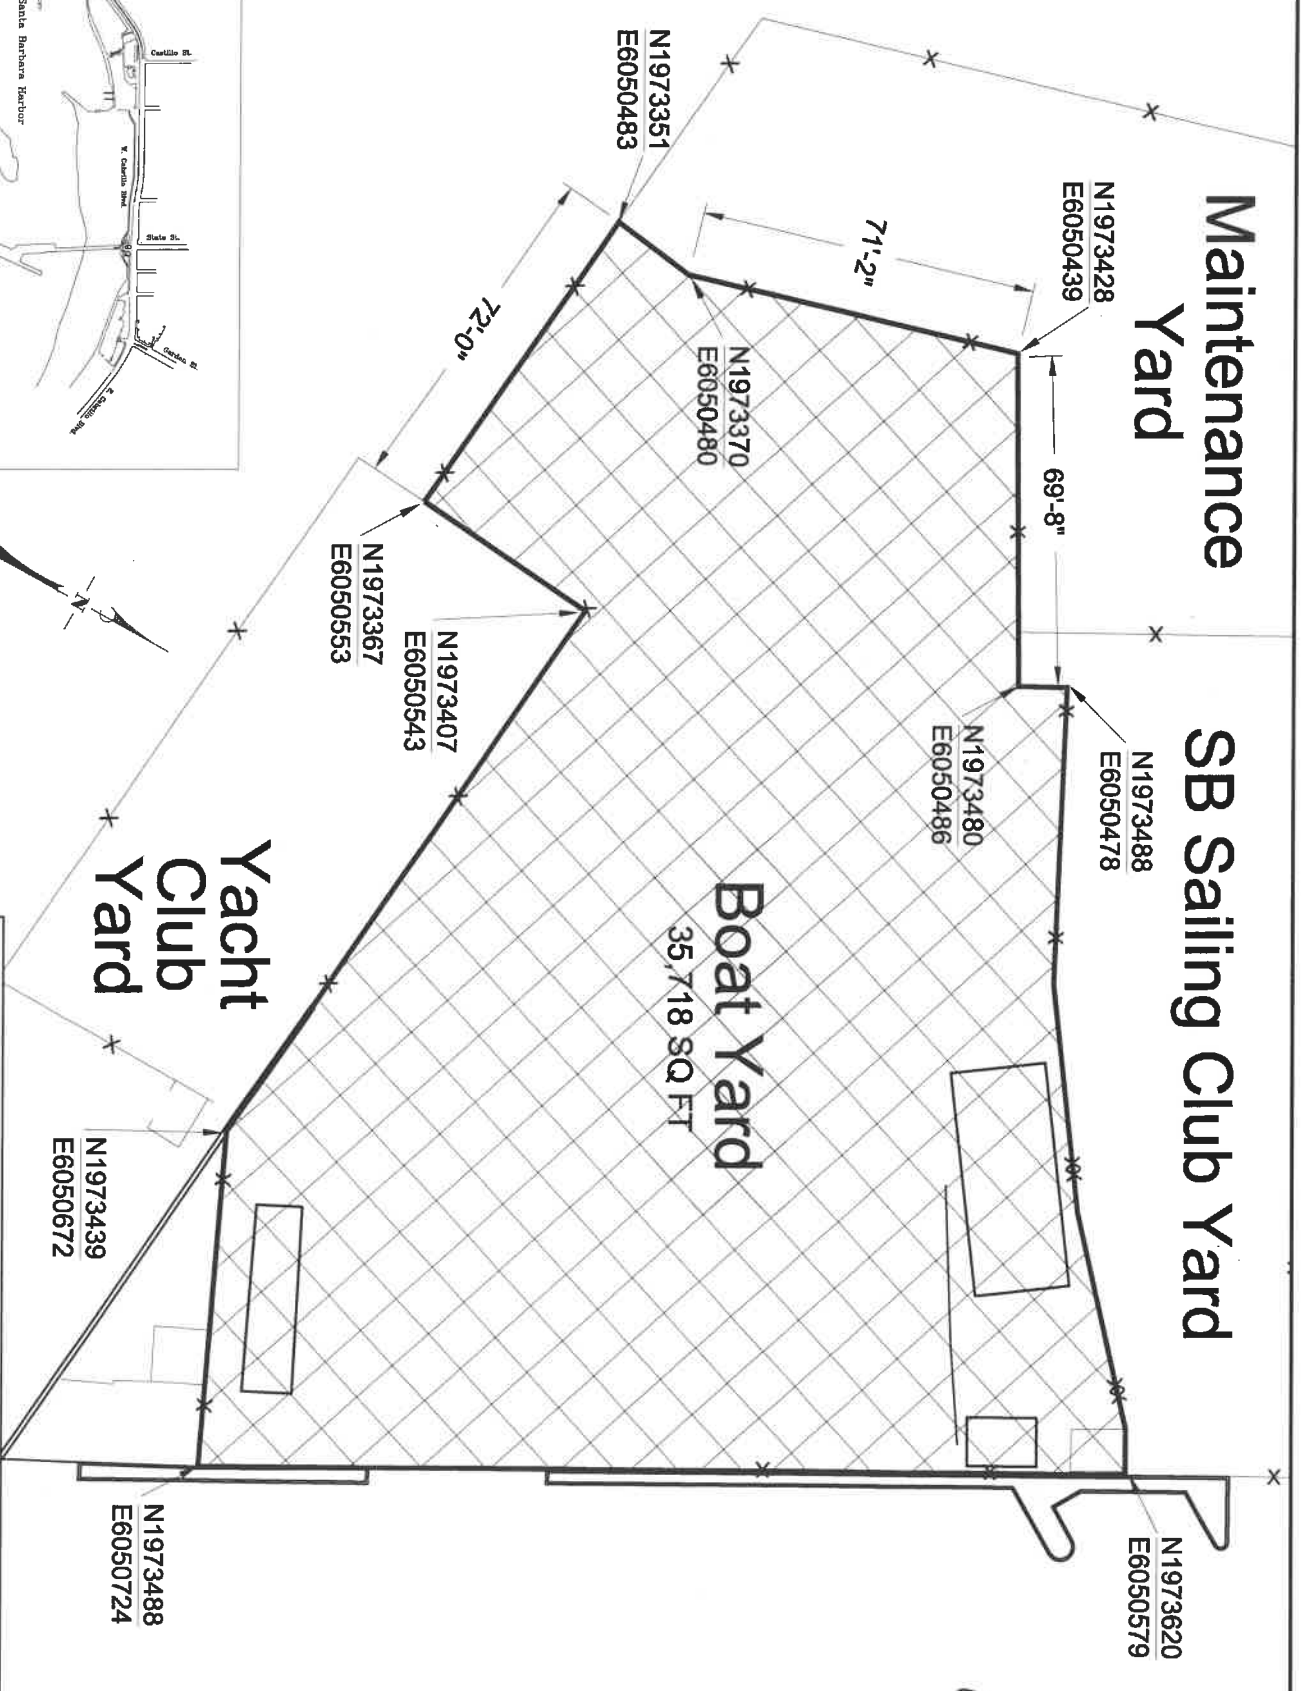

Maintenance Yard

SB Sailing Club Yard

Boat Yard

35,718 SQ FT

Yacht Club Yard

HARBOR VICINITY

HARBOR MARINE WORKS EXHIBIT "A"			
REVISIONS	DATE	SCALE	APPROVED BY
	3/6/2019	1" = 40'	S. HEDSTROM
ADDRESS		DRAWN BY	
122 Harbor Way		T. LAWLER	
City of Santa Barbara		SHEET NO.	
Waterfront Department		1 of 1	
		DRAWING NAME	
		1200-003A	