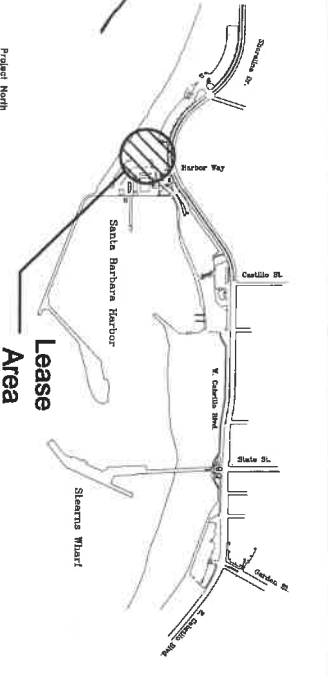

Maintenance Yard

SB Sailing Club Yard

Boat Yard

35,718 SQ FT

Yacht Club Yard

HARBOR VICINITY

HARBOR MARINE WORKS EXHIBIT "A"			
REVISIONS	DATE	SCALE	APPROVED BY
	3/6/2019	1" = 40'	S. HEDSTROM
ADDRESS		DRAWN BY	
122 Harbor Way		T. LAWLER	
City of Santa Barbara		SHEET NO.	
Waterfront Department		1 of 1	
		DRAWING NAME	
		1200-003A	