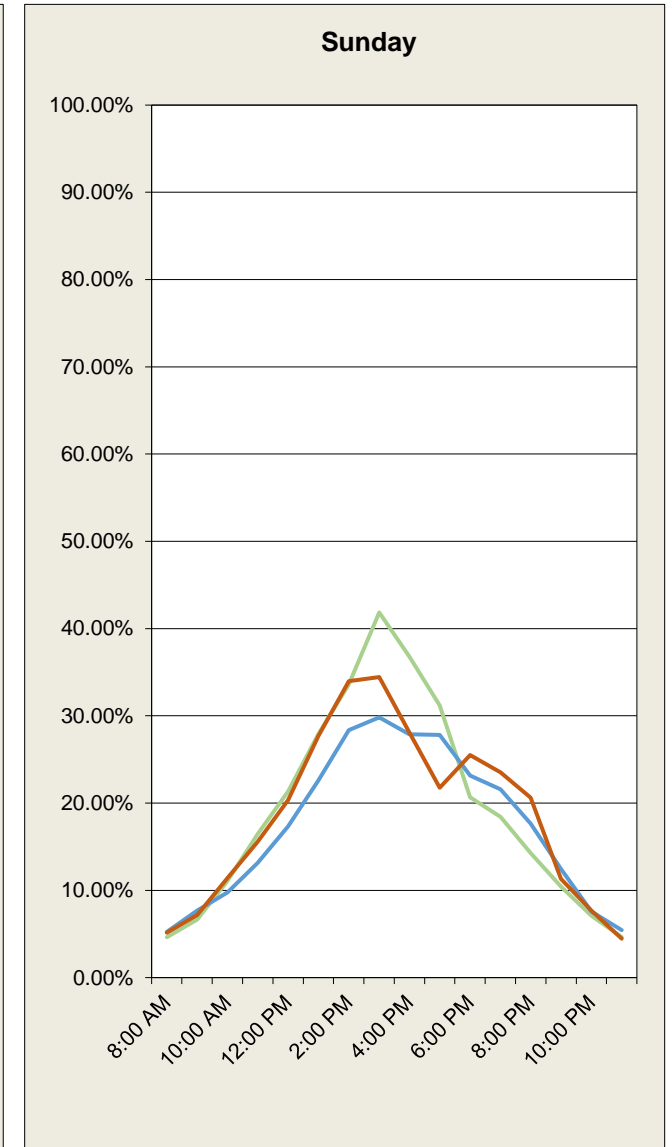

City of Santa Barbara Downtown Parking - Occupancy Data

Period 1: **Sunday, January 01, 2017**
Period 2: **Monday, January 01, 2018**
Period 3: **Tuesday, January 01, 2019**

through
through
through

Friday, March 31, 2017
Saturday, March 31, 2018
Sunday, March 31, 2019

Days: **90**
Days: **90**
Days: **90**

Granada Garage

Spaces: 565