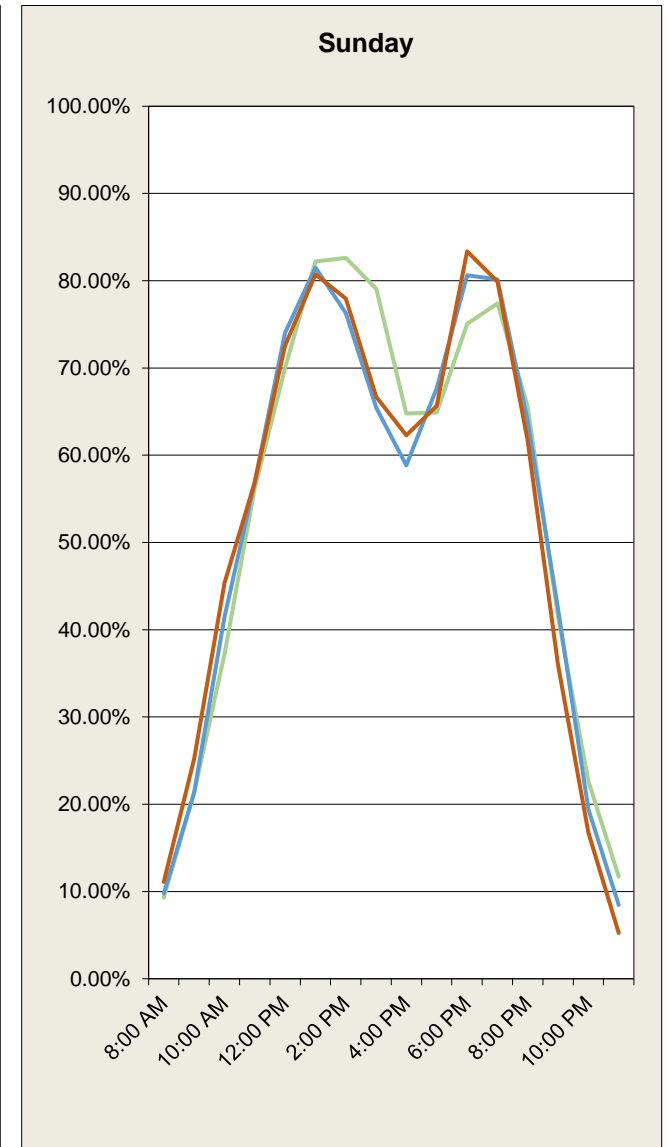

Period 1: **Sunday, January 01, 2017**
 Period 2: **Monday, January 01, 2018**
 Period 3: **Tuesday, January 01, 2019**

through
 through
 through

Friday, March 31, 2017
Saturday, March 31, 2018
Sunday, March 31, 2019

Days: **90**
 # Days: **90**
 # Days: **90**

Victoria Lot

Spaces: 192

City of Santa Barbara Downtown Parking - Occupancy Data

Period 1: **Sunday, January 01, 2017**
 Period 2: **Monday, January 01, 2018**
 Period 3: **Tuesday, January 01, 2019**