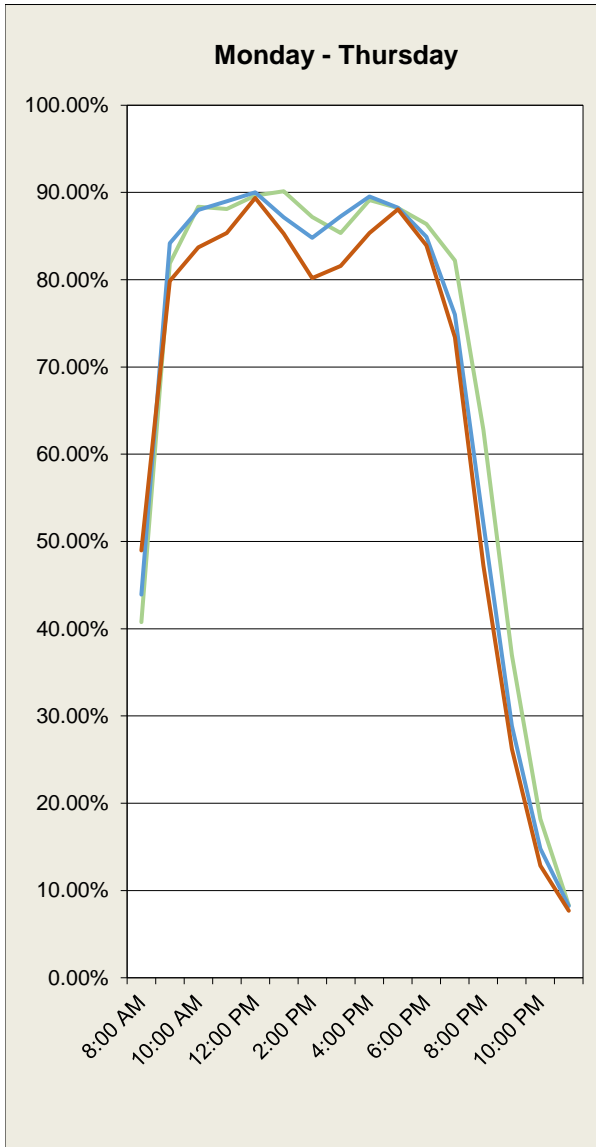

City of Santa Barbara Downtown Parking - Occupancy Data

Period 1: **Sunday, January 01, 2017**
Period 2: **Monday, January 01, 2018**
Period 3: **Tuesday, January 01, 2019**

through
through
through

Friday, March 31, 2017
Saturday, March 31, 2018
Sunday, March 31, 2019

Days: **90**
Days: **90**
Days: **90**

Lot 4

Spaces: 120