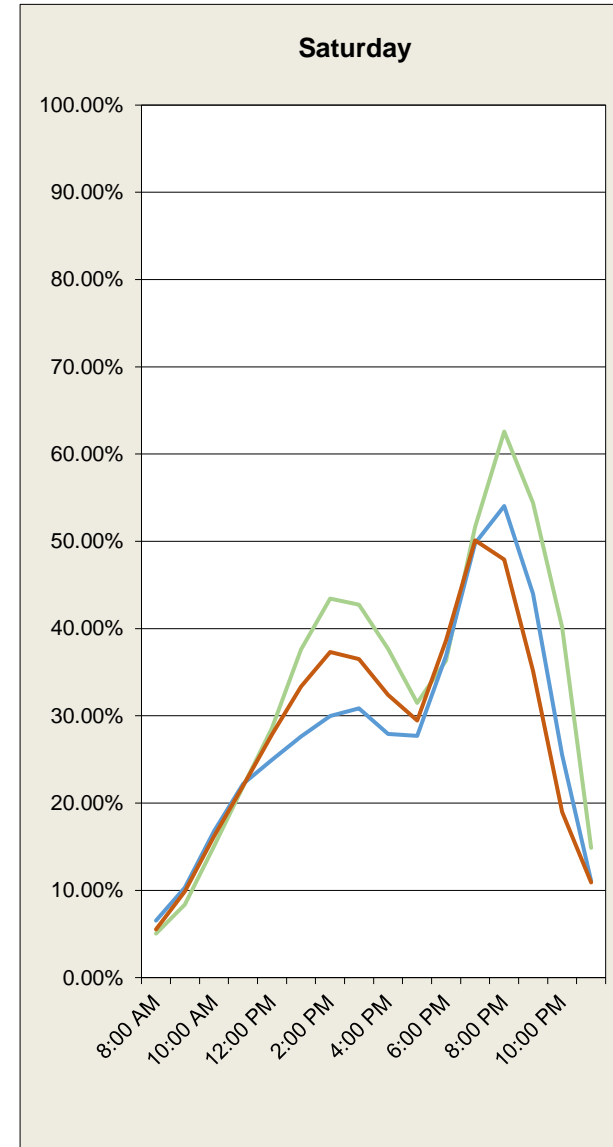

Period 1: **Sunday, January 01, 2017**
 Period 2: **Monday, January 01, 2018**
 Period 3: **Tuesday, January 01, 2019**

through
 through
 through

Friday, March 31, 2017
Saturday, March 31, 2018
Sunday, March 31, 2019

Days: **90**
 # Days: **90**
 # Days: **90**

Victoria Lot

Spaces: 192

City of Santa Barbara Downtown Parking - Occupancy Data

Period 1: **Sunday, January 01, 2017**
 Period 2: **Monday, January 01, 2018**
 Period 3: **Tuesday, January 01, 2019**

through
 through
 through

Friday, March 31, 2017
Saturday, March 31, 2018
Sunday, March 31, 2019

Days: **90**
 # Days: **90**
 # Days: **90**

Granada Garage

Spaces: 565

City of Santa Barbara Downtown Parking - Occupancy Data