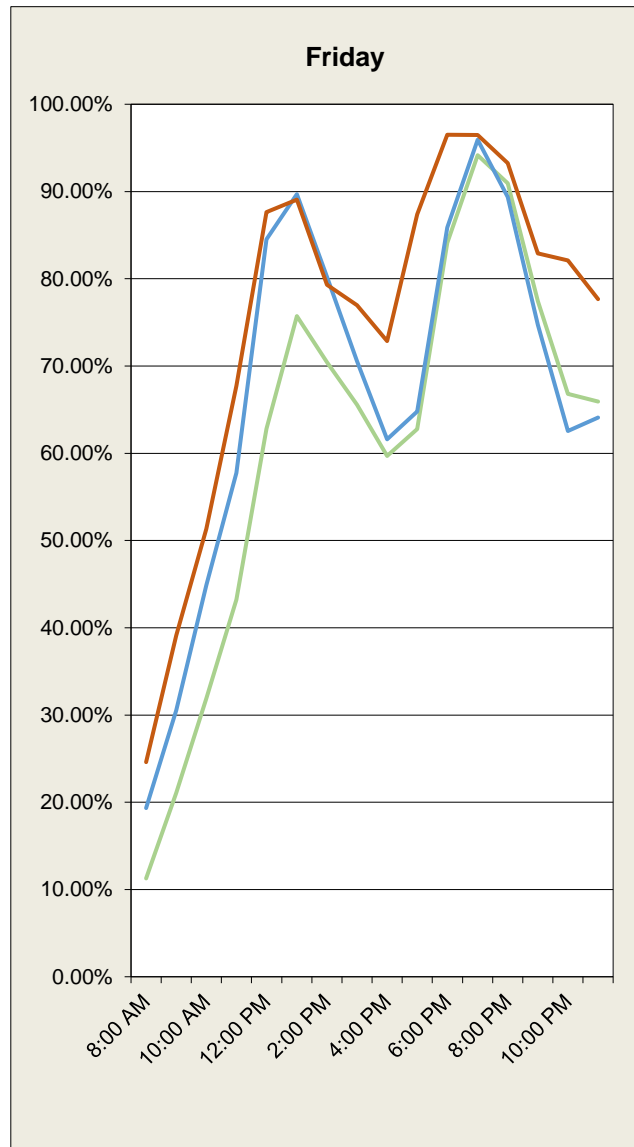

Period 1: **Sunday, January 01, 2017**
 Period 2: **Monday, January 01, 2018**
 Period 3: **Tuesday, January 01, 2019**

through
 through
 through

Friday, March 31, 2017
Saturday, March 31, 2018
Sunday, March 31, 2019

Days: **90**
 # Days: **90**
 # Days: **90**

Lot 11

Spaces: 184

City of Santa Barbara Downtown Parking - Occupancy Data

Period 1: **Sunday, January 01, 2017** through
 Period 2: **Monday, January 01, 2018** through
 Period 3: **Tuesday, January 01, 2019** through