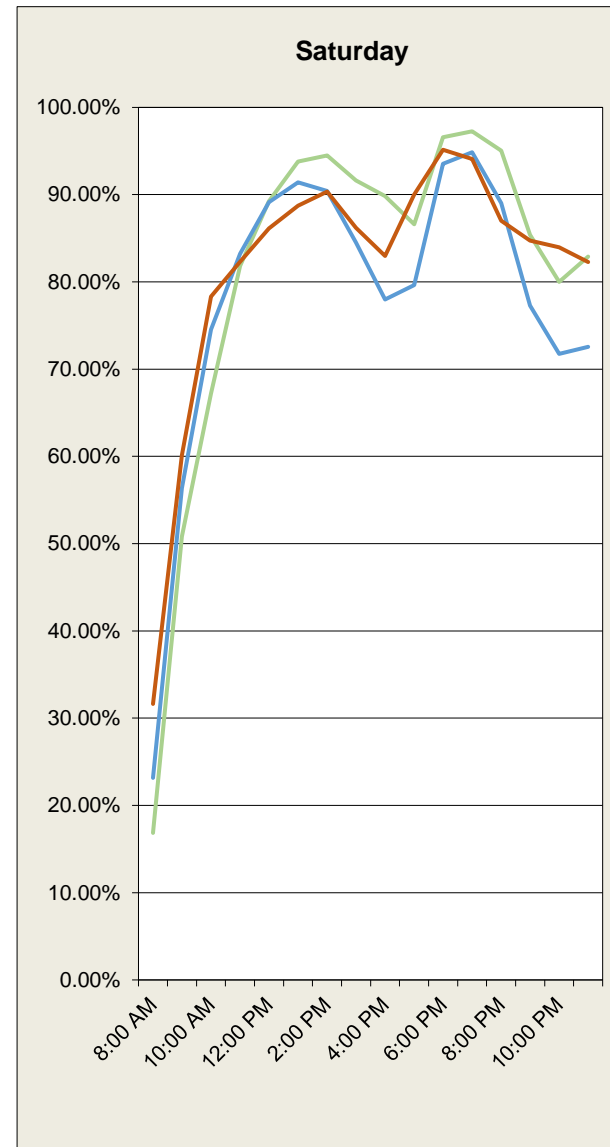

Period 1: **Sunday, January 01, 2017**
 Period 2: **Monday, January 01, 2018**
 Period 3: **Tuesday, January 01, 2019**

through
 through
 through

Friday, March 31, 2017
Saturday, March 31, 2018
Sunday, March 31, 2019

Days: **90**
 # Days: **90**
 # Days: **90**

Lot 11

Spaces: 184

City of Santa Barbara Downtown Parking - Occupancy Data

Period 1: **Sunday, January 01, 2017** through
 Period 2: **Monday, January 01, 2018** through
 Period 3: **Tuesday, January 01, 2019** through