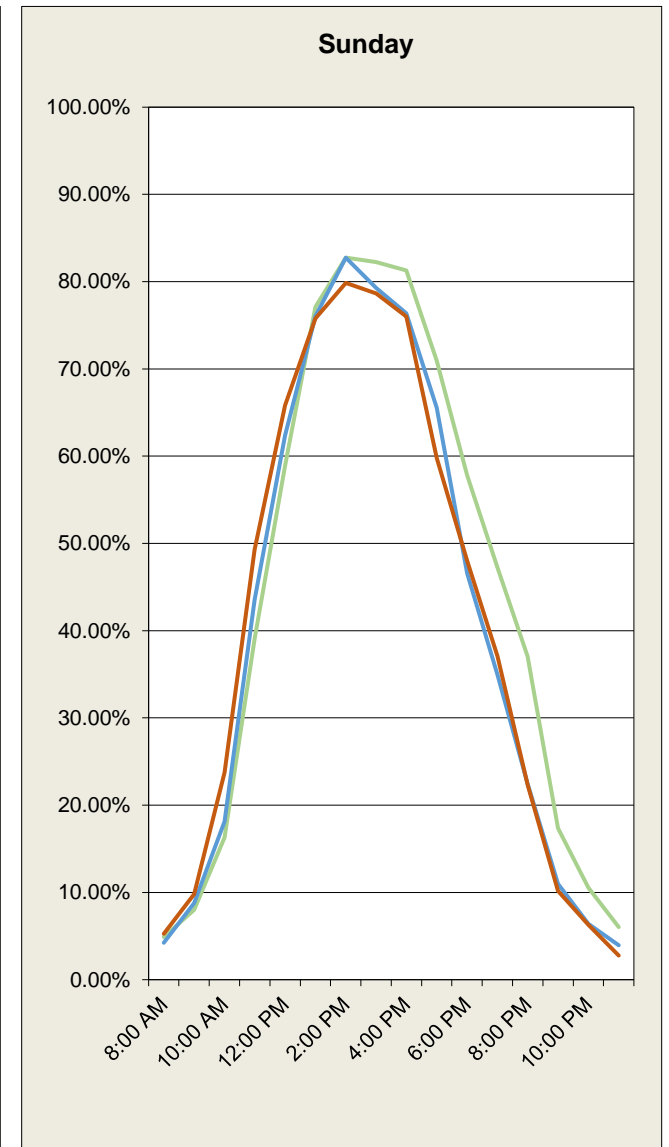

Period 1: **Sunday, January 01, 2017**
 Period 2: **Monday, January 01, 2018**
 Period 3: **Tuesday, January 01, 2019**

through
 through
 through

Friday, March 31, 2017
Saturday, March 31, 2018
Sunday, March 31, 2019

Days: **90**
 # Days: **90**
 # Days: **90**

Lobero Garage

Spaces: 228

City of Santa Barbara

Downtown Parking - Occupancy Data

Period 1: **Sunday, January 01, 2017**
 Period 2: **Monday, January 01, 2018**
 Period 3: **Tuesday, January 01, 2019**