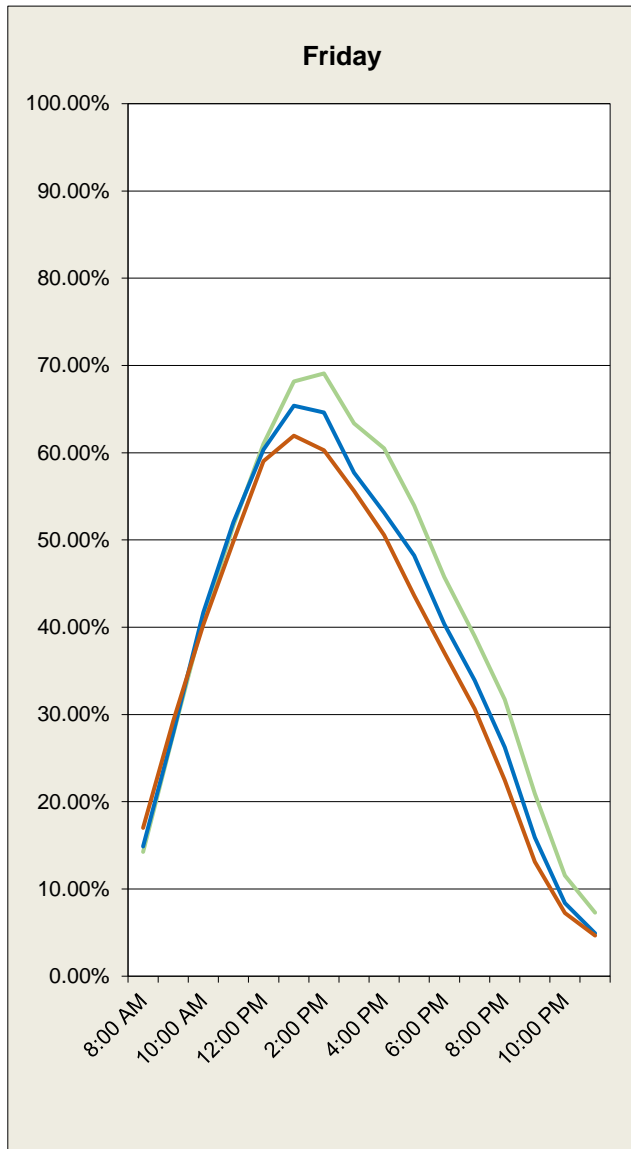

City of Santa Barbara Downtown Parking - Occupancy Data

Period 1: **Sunday, January 01, 2017**
Period 2: **Monday, January 01, 2018**
Period 3: **Tuesday, January 01, 2019**

through
through
through

Friday, March 31, 2017
Saturday, March 31, 2018
Sunday, March 31, 2019

Days: **90**
Days: **90**
Days: **90**

Lot 2

Spaces: 559