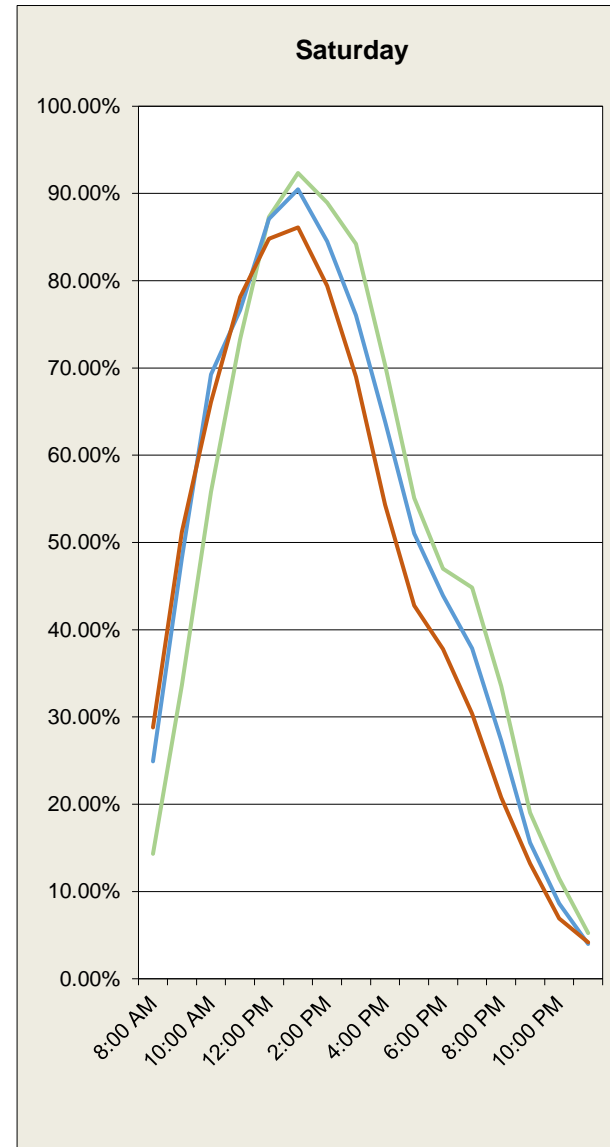

City of Santa Barbara Downtown Parking - Occupancy Data

Period 1: **Sunday, January 01, 2017**
Period 2: **Monday, January 01, 2018**
Period 3: **Tuesday, January 01, 2019**

through
through
through

Friday, March 31, 2017
Saturday, March 31, 2018
Sunday, March 31, 2019

Days: **90**
Days: **90**
Days: **90**

Lot 3

Spaces: 164