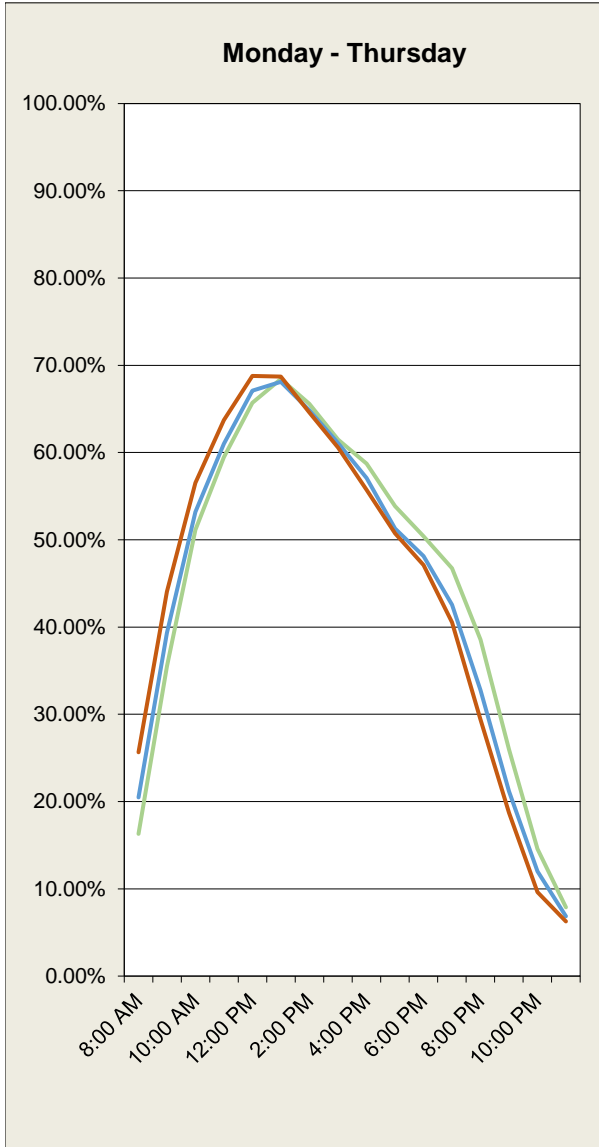

City of Santa Barbara Downtown Parking - Occupancy Data

Period 1: **Sunday, January 01, 2017**
 Period 2: **Monday, January 01, 2018**
 Period 3: **Tuesday, January 01, 2019**

through
 through
 through

Friday, March 31, 2017
Saturday, March 31, 2018
Sunday, March 31, 2019

Days: **90**
 # Days: **90**
 # Days: **90**

All Lots

Spaces: 3215

City of Santa Barbara Downtown Parking - Occupancy Data

Period 1: **Sunday, January 01, 2017**
 Period 2: **Monday, January 01, 2018**
 Period 3: **Tuesday, January 01, 2019**