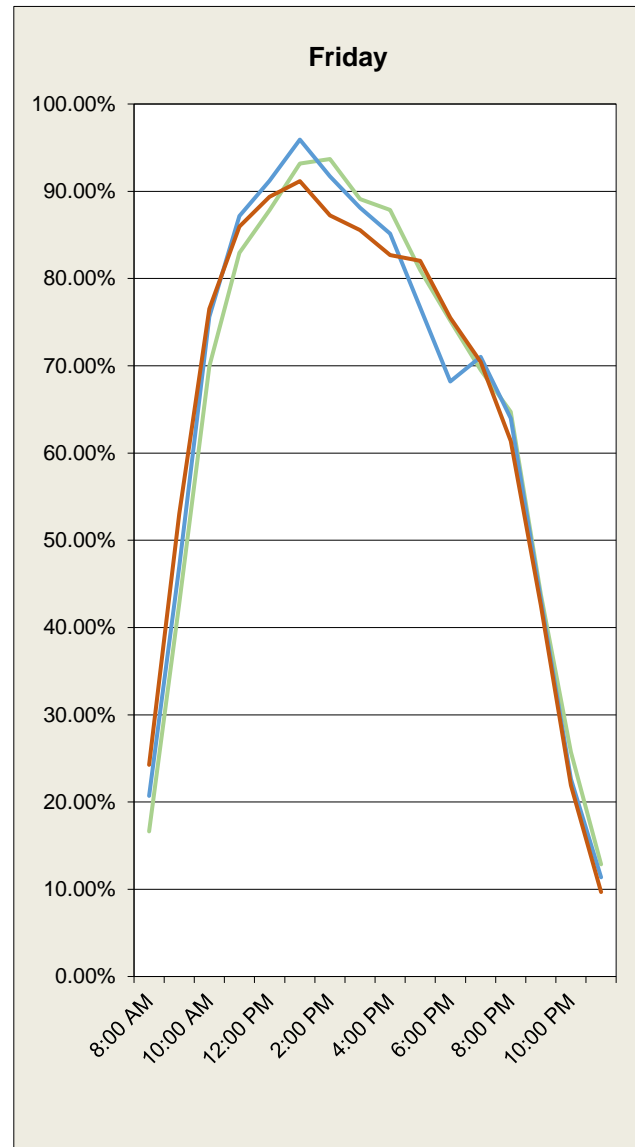

Period 1: **Sunday, January 01, 2017**
 Period 2: **Monday, January 01, 2018**
 Period 3: **Tuesday, January 01, 2019**

through
 through
 through

Friday, March 31, 2017
Saturday, March 31, 2018
Sunday, March 31, 2019

Days: **90**
 # Days: **90**
 # Days: **90**

Lobero Garage

Spaces: 228

City of Santa Barbara

Downtown Parking - Occupancy Data

Period 1: **Sunday, January 01, 2017**
 Period 2: **Monday, January 01, 2018**
 Period 3: **Tuesday, January 01, 2019**