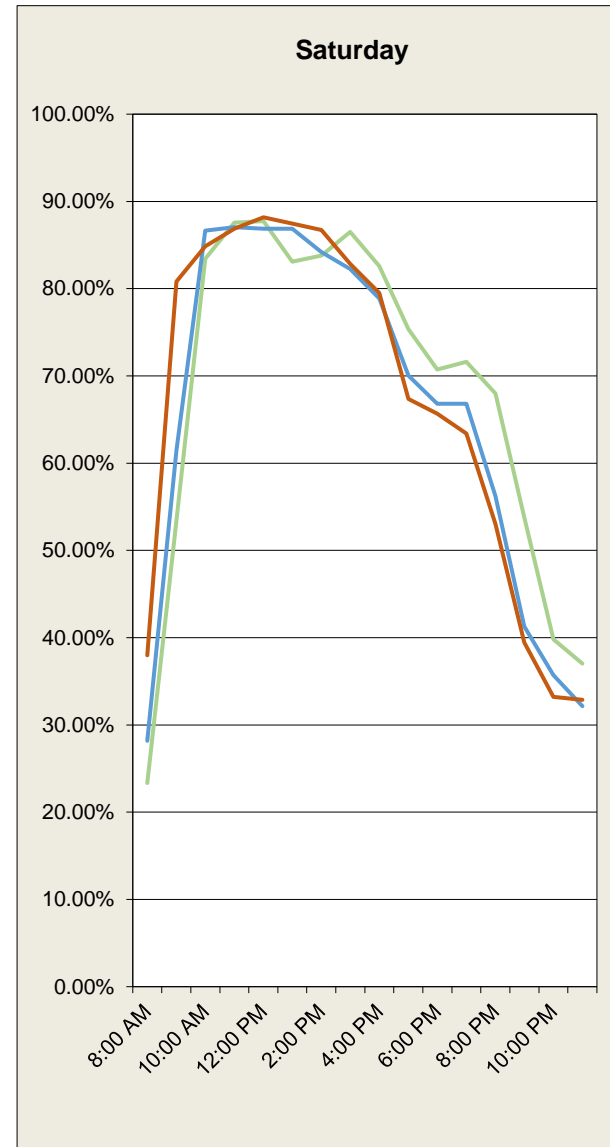

Period 1: **Sunday, January 01, 2017**
 Period 2: **Monday, January 01, 2018**
 Period 3: **Tuesday, January 01, 2019**

through
 through
 through

Friday, March 31, 2017
Saturday, March 31, 2018
Sunday, March 31, 2019

Days: **90**
 # Days: **90**
 # Days: **90**

Lot 11

Spaces: 184

City of Santa Barbara Downtown Parking - Occupancy Data

Period 1: **Sunday, January 01, 2017** through
 Period 2: **Monday, January 01, 2018** through
 Period 3: **Tuesday, January 01, 2019** through

Friday, March 31, 2017 # Days: **90**
Saturday, March 31, 2018 # Days: **90**
Sunday, March 31, 2019 # Days: **90**

Lot 12

Spaces: 91

City of Santa Barbara Downtown Parking - Occupancy Data

Period 1: **Sunday, January 01, 2017**
 Period 2: **Monday, January 01, 2018**
 Period 3: **Tuesday, January 01, 2019**

through
 through
 through

Friday, March 31, 2017
Saturday, March 31, 2018
Sunday, March 31, 2019

Days: **90**
 # Days: **90**
 # Days: **90**

Depot Lot Spaces: 193