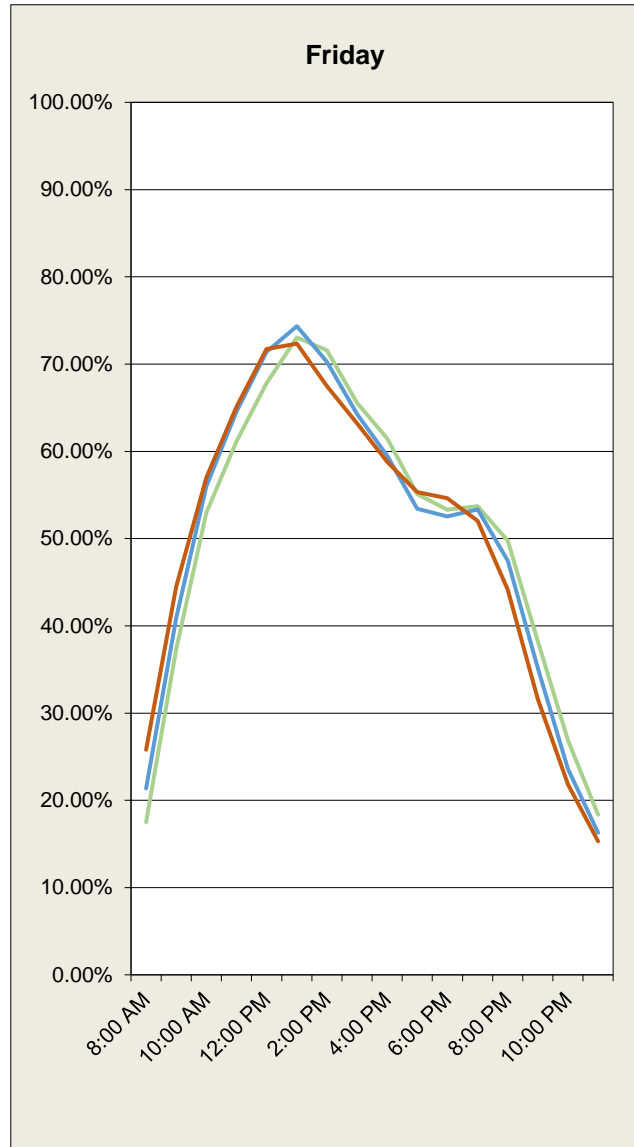

City of Santa Barbara Downtown Parking - Occupancy Data

Period 1: **Sunday, January 01, 2017**
 Period 2: **Monday, January 01, 2018**
 Period 3: **Tuesday, January 01, 2019**

through
 through
 through

Friday, March 31, 2017
Saturday, March 31, 2018
Sunday, March 31, 2019

Days: **90**
 # Days: **90**
 # Days: **90**

All Lots

Spaces: 3215

City of Santa Barbara Downtown Parking - Occupancy Data

Period 1: **Sunday, January 01, 2017**
 Period 2: **Monday, January 01, 2018**
 Period 3: **Tuesday, January 01, 2019**