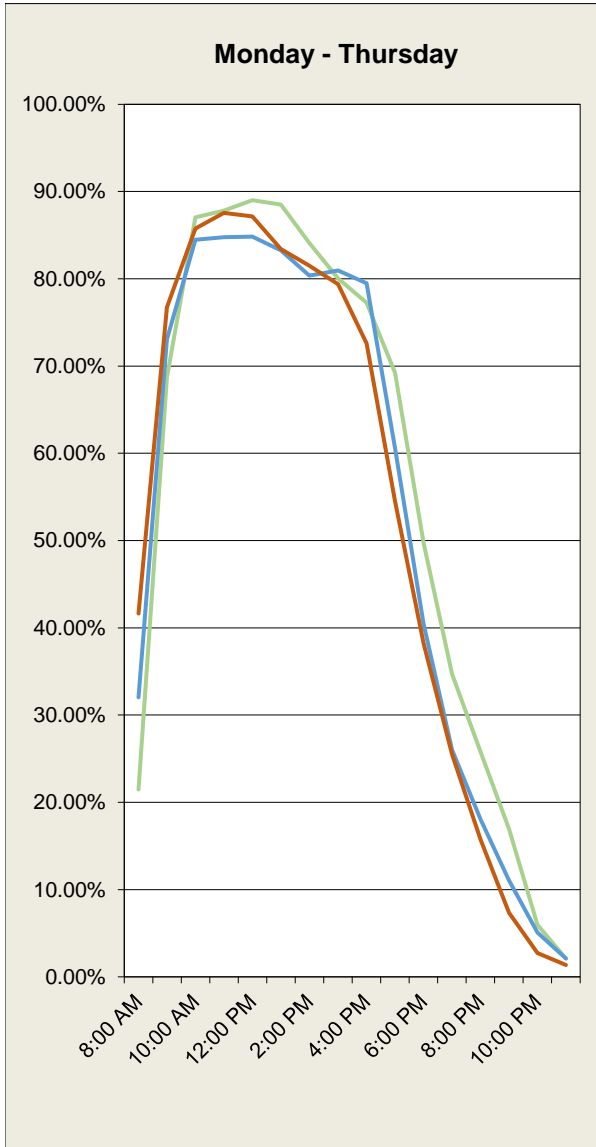

City of Santa Barbara Downtown Parking - Occupancy Data

Period 1: **Sunday, January 01, 2017**
Period 2: **Monday, January 01, 2018**
Period 3: **Tuesday, January 01, 2019**

through
through
through

Friday, March 31, 2017
Saturday, March 31, 2018
Sunday, March 31, 2019

Days: **90**
Days: **90**
Days: **90**

Lot 8

Spaces: 104