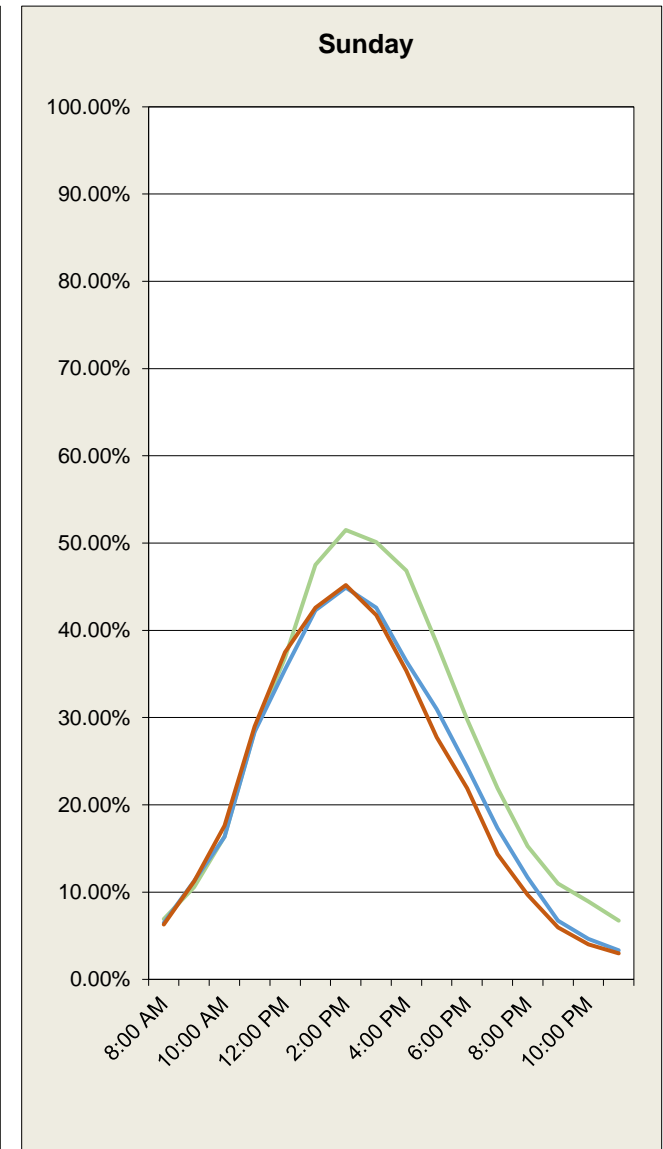

City of Santa Barbara Downtown Parking - Occupancy Data

Period 1: **Sunday, January 01, 2017**
Period 2: **Monday, January 01, 2018**
Period 3: **Tuesday, January 01, 2019**

through
through
through

Friday, March 31, 2017
Saturday, March 31, 2018
Sunday, March 31, 2019

Days: **90**
Days: **90**
Days: **90**

Lot 2

Spaces: 559