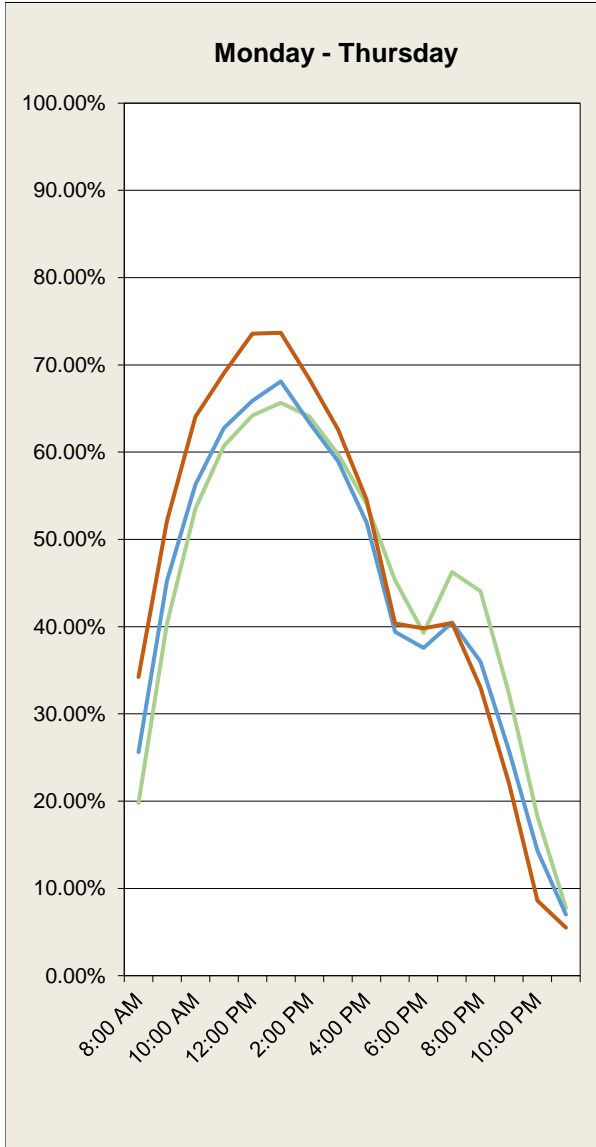

City of Santa Barbara Downtown Parking - Occupancy Data

Period 1: **Sunday, January 01, 2017**
Period 2: **Monday, January 01, 2018**
Period 3: **Tuesday, January 01, 2019**

through
through
through

Friday, March 31, 2017
Saturday, March 31, 2018
Sunday, March 31, 2019

Days: **90**
Days: **90**
Days: **90**

Granada Garage

Spaces: 565