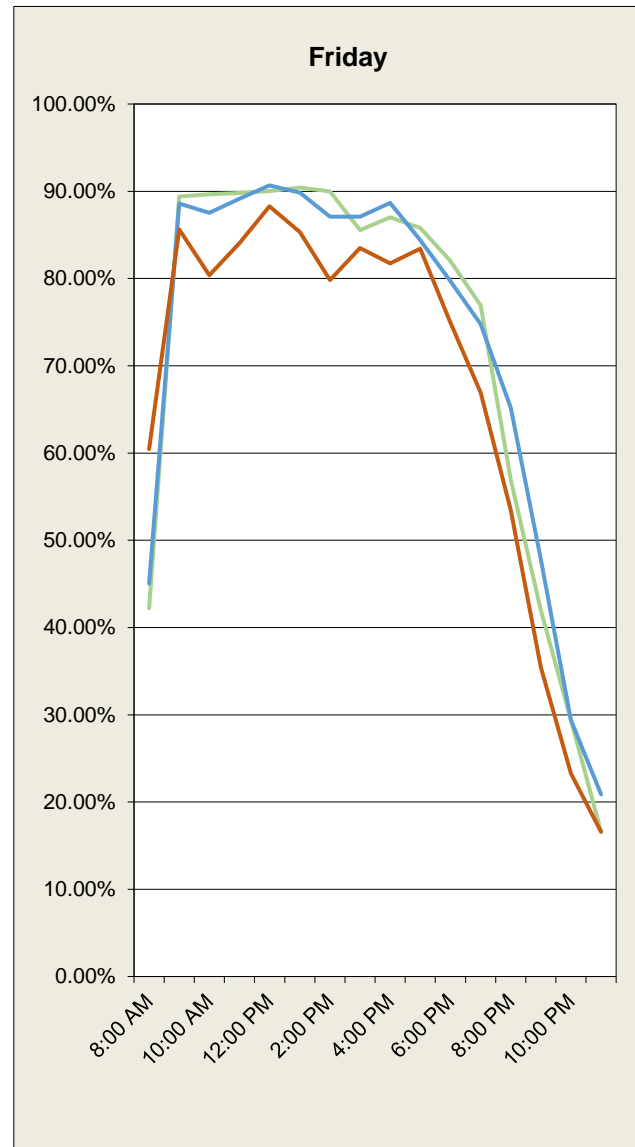

City of Santa Barbara Downtown Parking - Occupancy Data

Period 1: **Sunday, January 01, 2017**
Period 2: **Monday, January 01, 2018**
Period 3: **Tuesday, January 01, 2019**

through
through
through

Friday, March 31, 2017
Saturday, March 31, 2018
Sunday, March 31, 2019

Days: **90**
Days: **90**
Days: **90**

Lot 4

Spaces: 120