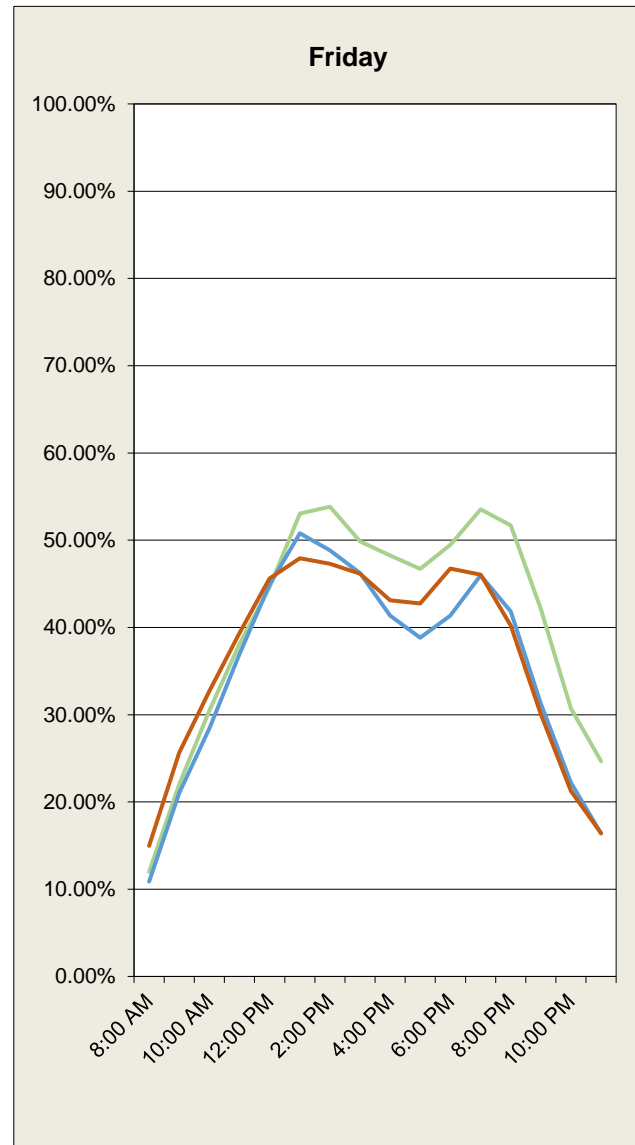

Period 1: **Sunday, January 01, 2017**
 Period 2: **Monday, January 01, 2018**
 Period 3: **Tuesday, January 01, 2019**

through
 through
 through

Friday, March 31, 2017
Saturday, March 31, 2018
Sunday, March 31, 2019

Days: **90**
 # Days: **90**
 # Days: **90**

Lobero Garage

Spaces: 228

City of Santa Barbara

Downtown Parking - Occupancy Data

Period 1: **Sunday, January 01, 2017**
 Period 2: **Monday, January 01, 2018**
 Period 3: **Tuesday, January 01, 2019**

through
 through
 through

Friday, March 31, 2017
Saturday, March 31, 2018
Sunday, March 31, 2019

Days: **90**
 # Days: **90**
 # Days: **90**

Ortega Garage

Spaces: 553

City of Santa Barbara Downtown Parking - Occupancy Data