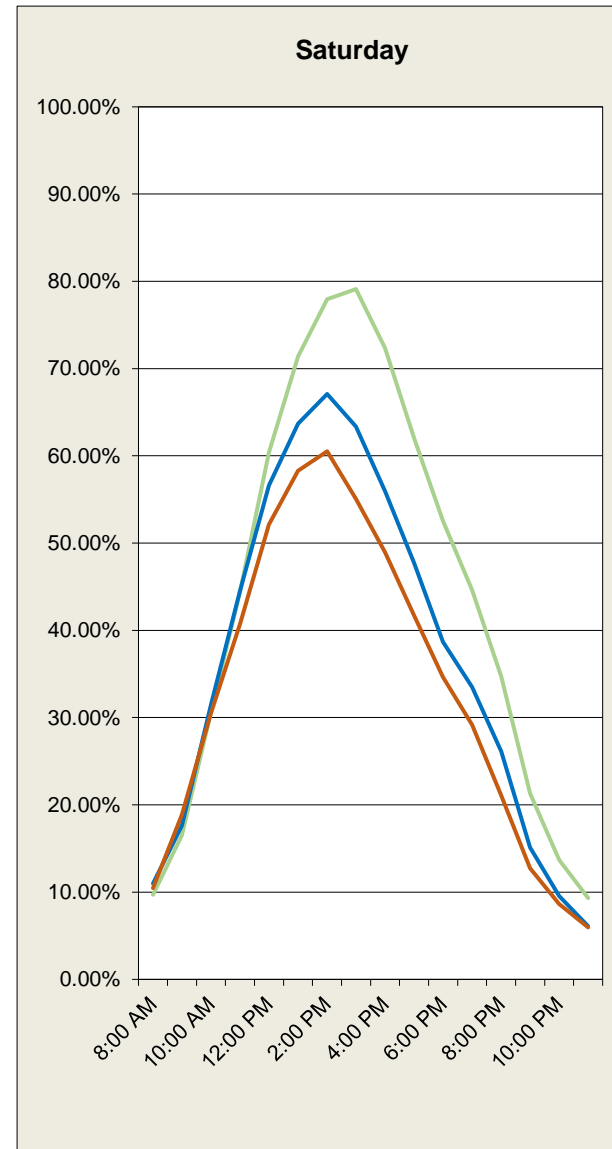

City of Santa Barbara Downtown Parking - Occupancy Data

Period 1: **Sunday, January 01, 2017**
Period 2: **Monday, January 01, 2018**
Period 3: **Tuesday, January 01, 2019**

through
through
through

Friday, March 31, 2017
Saturday, March 31, 2018
Sunday, March 31, 2019

Days: **90**
Days: **90**
Days: **90**

Lot 2

Spaces: 559