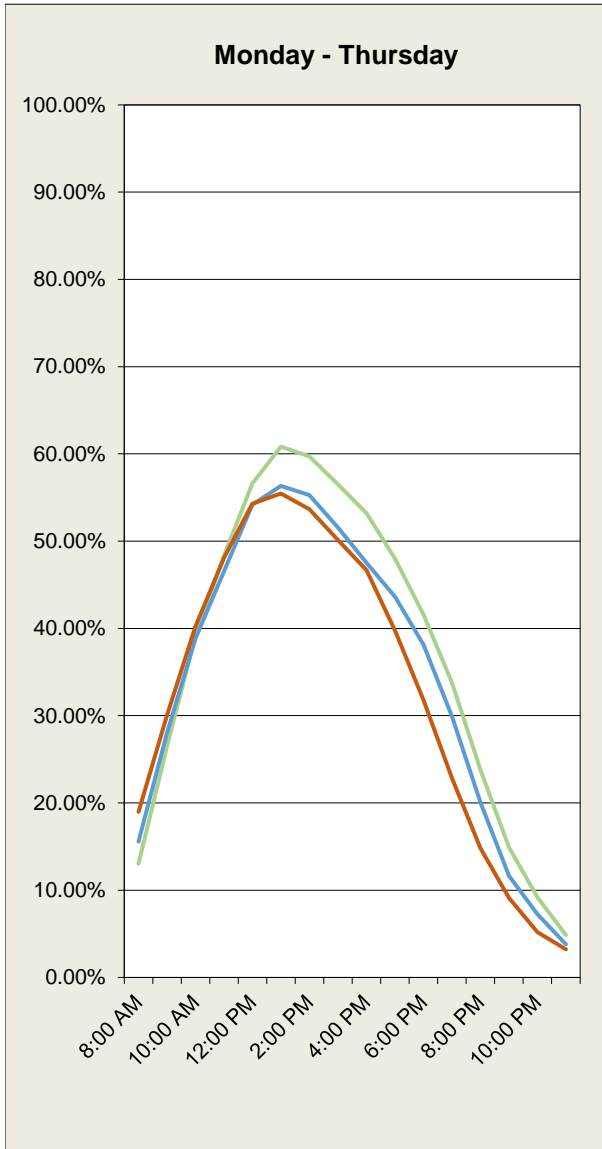

City of Santa Barbara Downtown Parking - Occupancy Data

Period 1: **Sunday, January 01, 2017**
Period 2: **Monday, January 01, 2018**
Period 3: **Tuesday, January 01, 2019**

through
through
through

Friday, March 31, 2017
Saturday, March 31, 2018
Sunday, March 31, 2019

Days: **90**
Days: **90**
Days: **90**

Lot 2

Spaces: 559