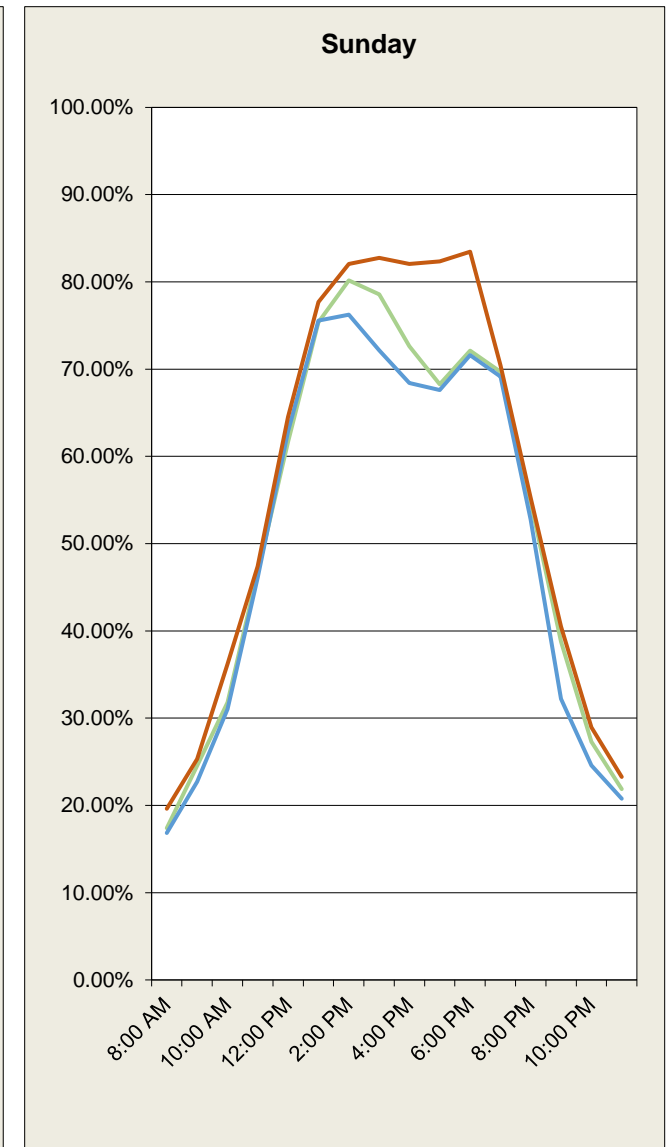

Period 1: **Sunday, January 01, 2017**
 Period 2: **Monday, January 01, 2018**
 Period 3: **Tuesday, January 01, 2019**

through
 through
 through

Friday, March 31, 2017
Saturday, March 31, 2018
Sunday, March 31, 2019

Days: **90**
 # Days: **90**
 # Days: **90**

Lot 11

Spaces: 184

City of Santa Barbara Downtown Parking - Occupancy Data

Period 1: **Sunday, January 01, 2017** through
 Period 2: **Monday, January 01, 2018** through
 Period 3: **Tuesday, January 01, 2019** through