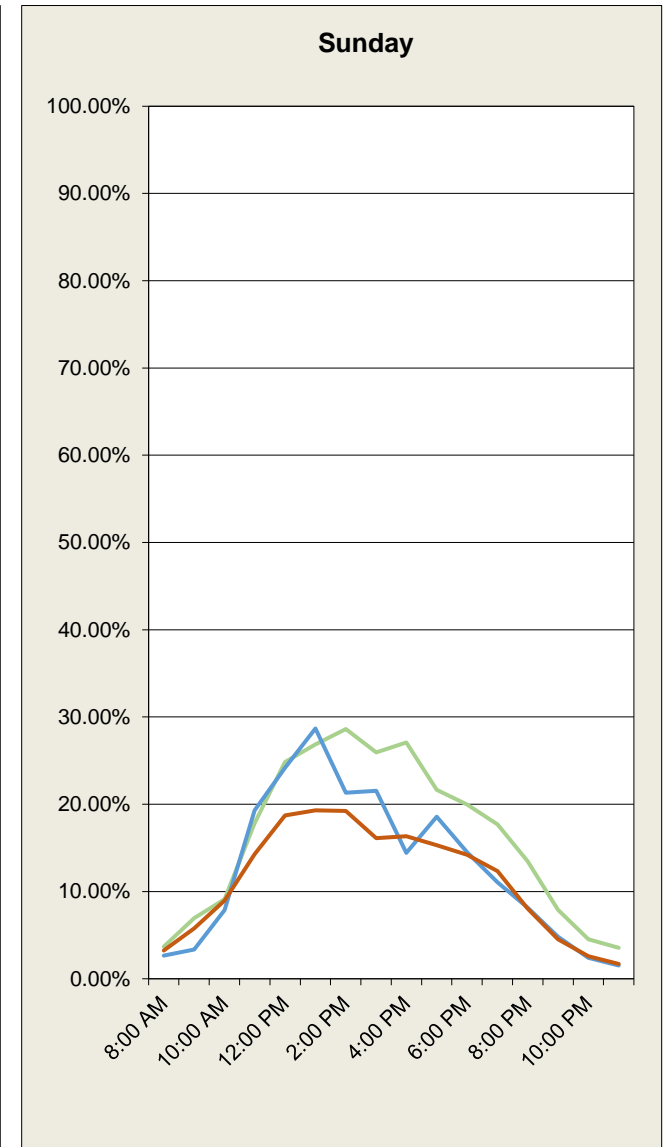

City of Santa Barbara Downtown Parking - Occupancy Data

Period 1: **Sunday, January 01, 2017**
Period 2: **Monday, January 01, 2018**
Period 3: **Tuesday, January 01, 2019**

through
through
through

Friday, March 31, 2017
Saturday, March 31, 2018
Sunday, March 31, 2019

Days: **90**
Days: **90**
Days: **90**

Lot 8

Spaces: 104