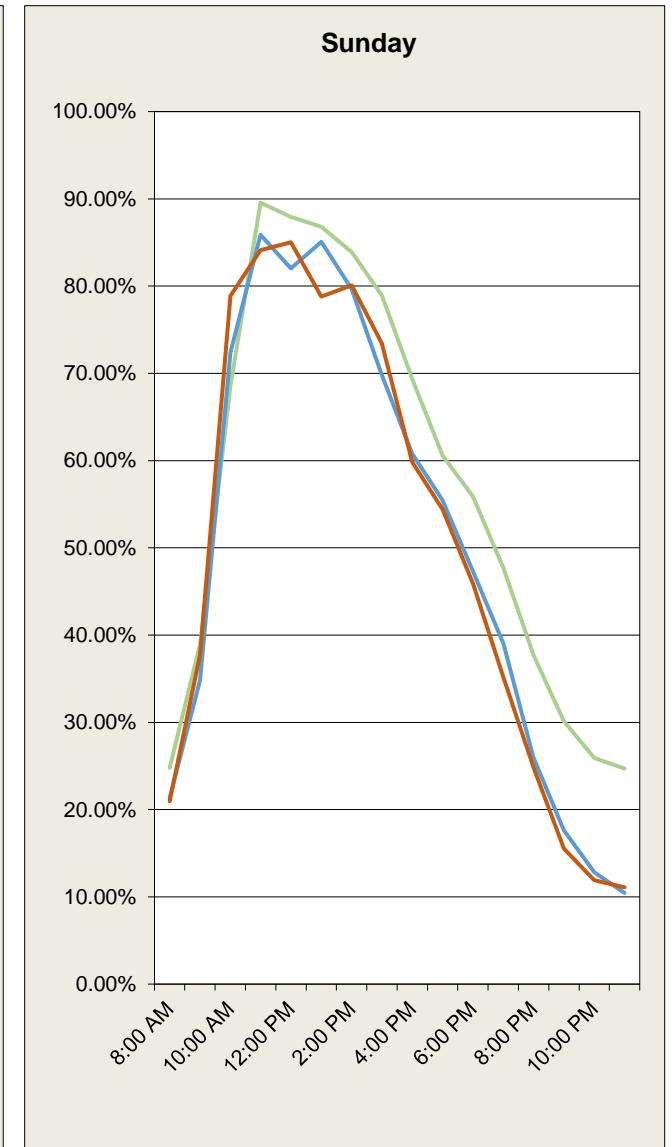

Period 1: **Sunday, January 01, 2017**
 Period 2: **Monday, January 01, 2018**
 Period 3: **Tuesday, January 01, 2019**

through
 through
 through

Friday, March 31, 2017
Saturday, March 31, 2018
Sunday, March 31, 2019

Days: **90**
 # Days: **90**
 # Days: **90**

Lot 11

Spaces: 184

City of Santa Barbara Downtown Parking - Occupancy Data

Period 1: **Sunday, January 01, 2017** through
 Period 2: **Monday, January 01, 2018** through
 Period 3: **Tuesday, January 01, 2019** through

Friday, March 31, 2017 # Days: **90**
Saturday, March 31, 2018 # Days: **90**
Sunday, March 31, 2019 # Days: **90**

Lot 12

Spaces: 91

City of Santa Barbara Downtown Parking - Occupancy Data

Period 1: **Sunday, January 01, 2017**
 Period 2: **Monday, January 01, 2018**
 Period 3: **Tuesday, January 01, 2019**

through
 through
 through

Friday, March 31, 2017
Saturday, March 31, 2018
Sunday, March 31, 2019

Days: **90**
 # Days: **90**
 # Days: **90**

Depot Lot Spaces: 193