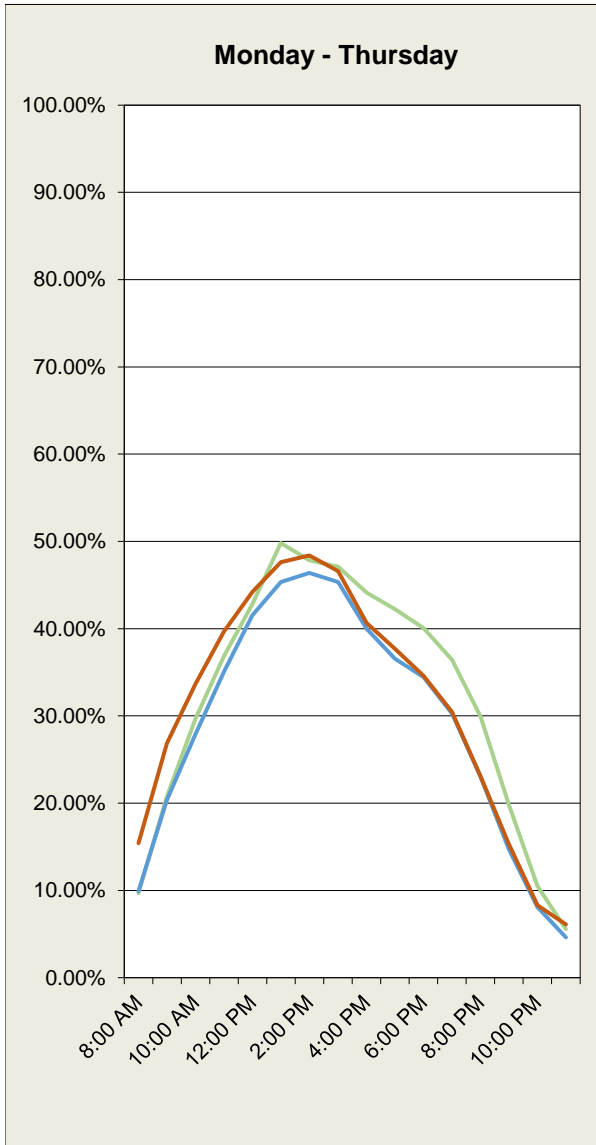

Period 1: **Sunday, January 01, 2017**
 Period 2: **Monday, January 01, 2018**
 Period 3: **Tuesday, January 01, 2019**

through
 through
 through

Friday, March 31, 2017
Saturday, March 31, 2018
Sunday, March 31, 2019

Days: **90**
 # Days: **90**
 # Days: **90**

Lobero Garage

Spaces: 228

City of Santa Barbara

Downtown Parking - Occupancy Data

Period 1: **Sunday, January 01, 2017**
 Period 2: **Monday, January 01, 2018**
 Period 3: **Tuesday, January 01, 2019**

through
 through
 through

Friday, March 31, 2017
Saturday, March 31, 2018
Sunday, March 31, 2019

Days: **90**
 # Days: **90**
 # Days: **90**

Ortega Garage

Spaces: 553

City of Santa Barbara Downtown Parking - Occupancy Data