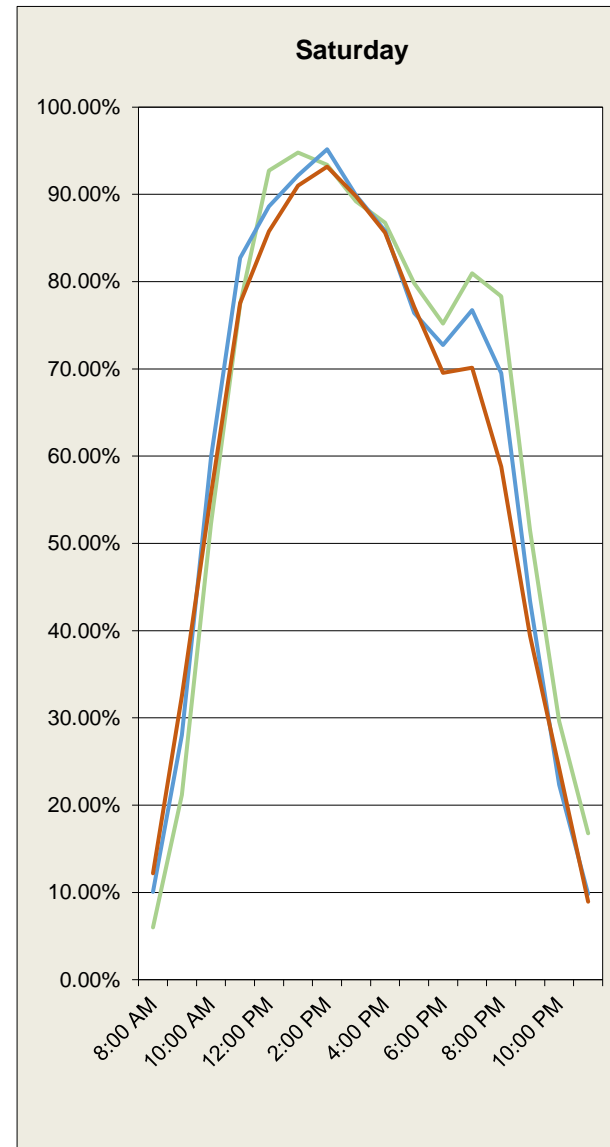

Period 1: **Sunday, January 01, 2017**
 Period 2: **Monday, January 01, 2018**
 Period 3: **Tuesday, January 01, 2019**

through
 through
 through

Friday, March 31, 2017
Saturday, March 31, 2018
Sunday, March 31, 2019

Days: **90**
 # Days: **90**
 # Days: **90**

Lobero Garage

Spaces: 228

City of Santa Barbara

Downtown Parking - Occupancy Data

Period 1: **Sunday, January 01, 2017**
 Period 2: **Monday, January 01, 2018**
 Period 3: **Tuesday, January 01, 2019**