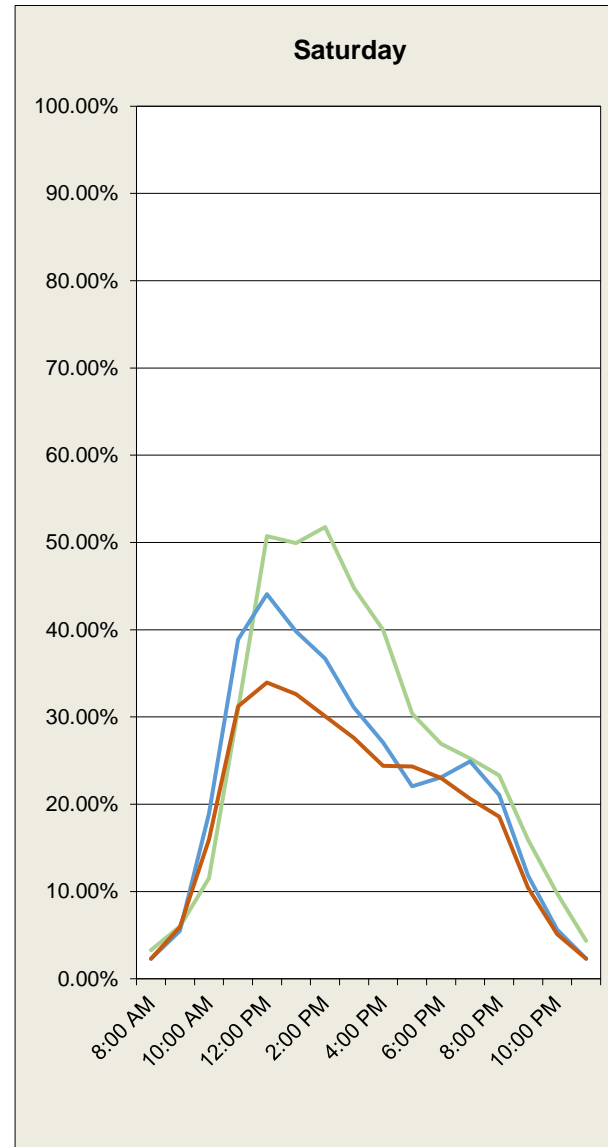

City of Santa Barbara Downtown Parking - Occupancy Data

Period 1: **Sunday, January 01, 2017**
Period 2: **Monday, January 01, 2018**
Period 3: **Tuesday, January 01, 2019**

through
through
through

Friday, March 31, 2017
Saturday, March 31, 2018
Sunday, March 31, 2019

Days: **90**
Days: **90**
Days: **90**

Lot 8

Spaces: 104