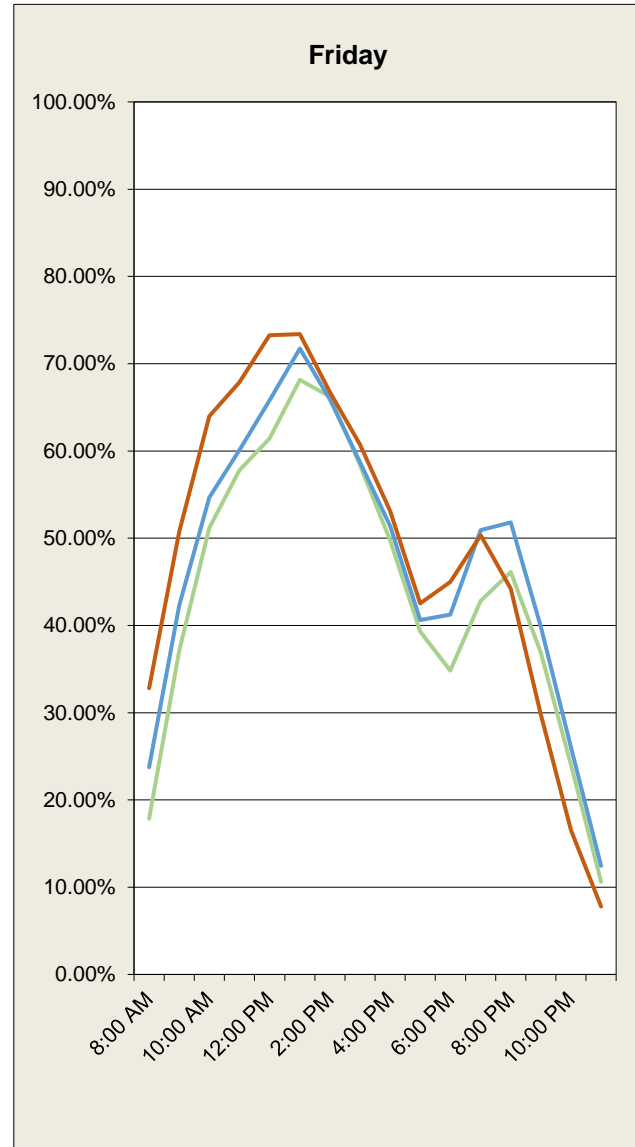

City of Santa Barbara Downtown Parking - Occupancy Data

Period 1: **Sunday, January 01, 2017**
Period 2: **Monday, January 01, 2018**
Period 3: **Tuesday, January 01, 2019**

through
through
through

Friday, March 31, 2017
Saturday, March 31, 2018
Sunday, March 31, 2019

Days: **90**
Days: **90**
Days: **90**

Granada Garage

Spaces: 565