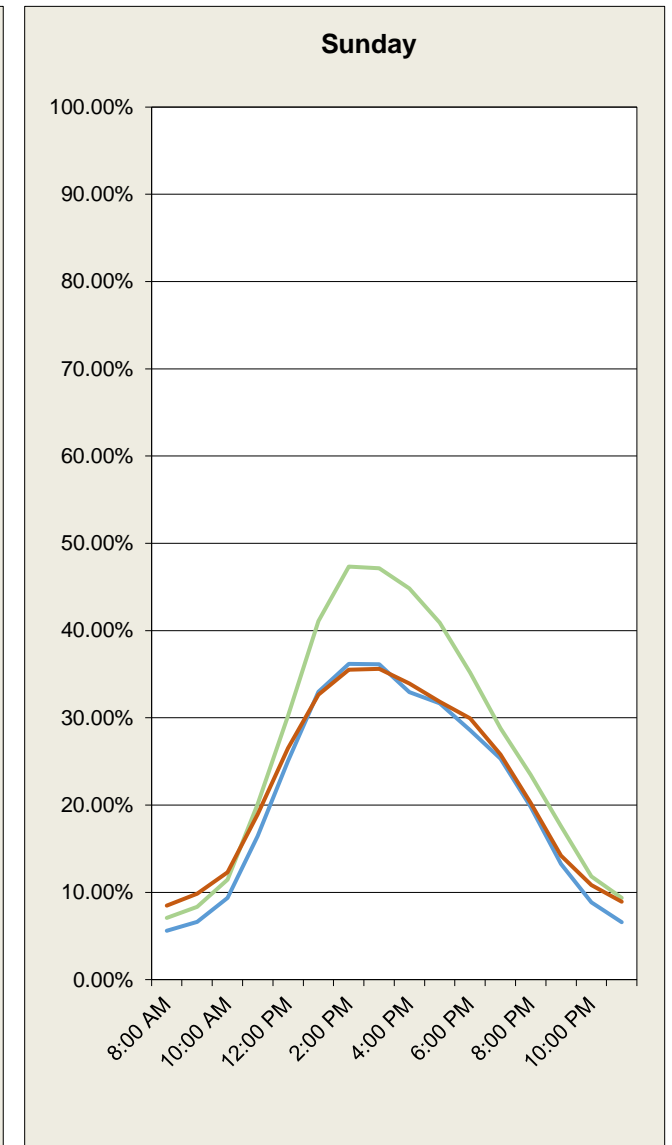

City of Santa Barbara

Downtown Parking - Occupancy Data

Period 1: **Sunday, January 01, 2017**
Period 2: **Monday, January 01, 2018**
Period 3: **Tuesday, January 01, 2019**

through
through
through

Friday, March 31, 2017
Saturday, March 31, 2018
Sunday, March 31, 2019

Days: **90**
Days: **90**
Days: **90**

Ortega Garage

Spaces: 553