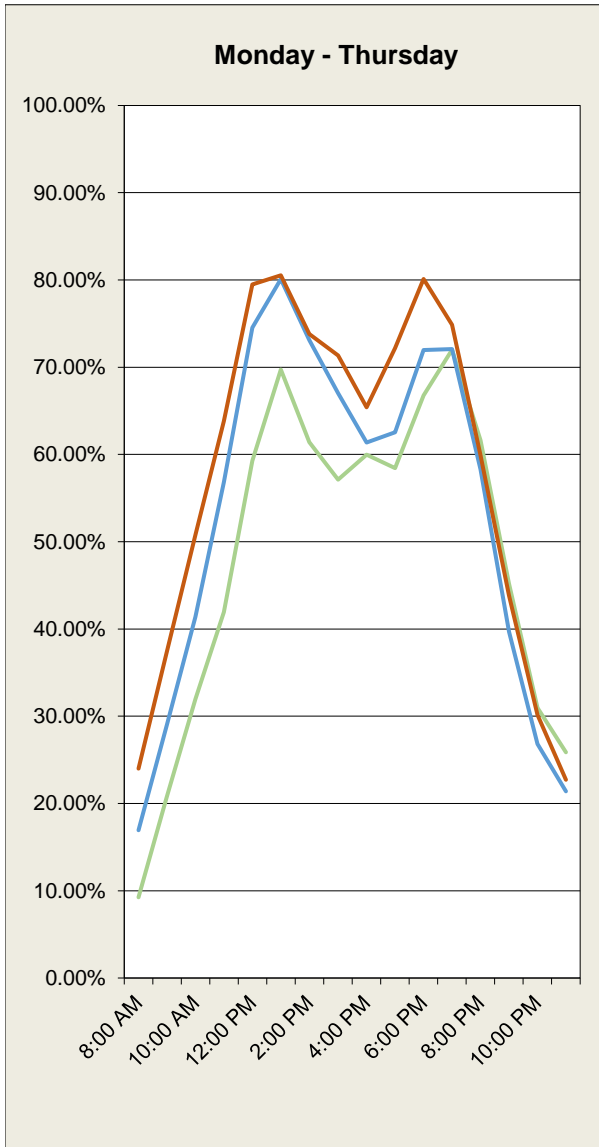

Period 1: **Sunday, January 01, 2017**
 Period 2: **Monday, January 01, 2018**
 Period 3: **Tuesday, January 01, 2019**

through
 through
 through

Friday, March 31, 2017
Saturday, March 31, 2018
Sunday, March 31, 2019

Days: **90**
 # Days: **90**
 # Days: **90**

Lot 11

Spaces: 184

City of Santa Barbara Downtown Parking - Occupancy Data

Period 1: **Sunday, January 01, 2017** through
 Period 2: **Monday, January 01, 2018** through
 Period 3: **Tuesday, January 01, 2019** through