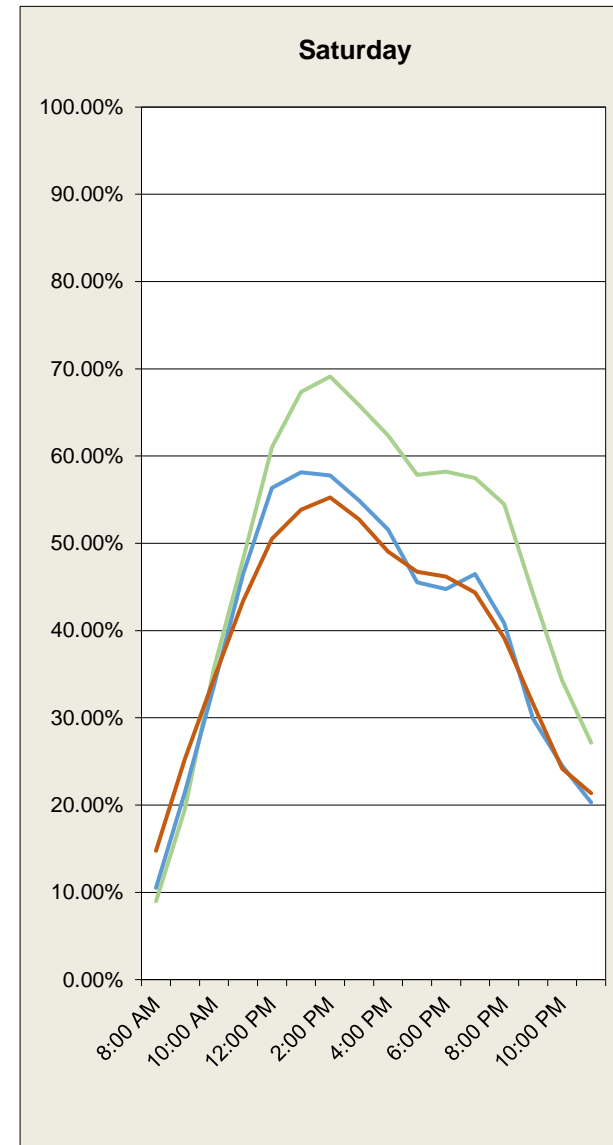

Period 1: **Sunday, January 01, 2017**
 Period 2: **Monday, January 01, 2018**
 Period 3: **Tuesday, January 01, 2019**

through
 through
 through

Friday, March 31, 2017
Saturday, March 31, 2018
Sunday, March 31, 2019

Days: **90**
 # Days: **90**
 # Days: **90**

Lobero Garage

Spaces: 228

City of Santa Barbara

Downtown Parking - Occupancy Data

Period 1: **Sunday, January 01, 2017**
 Period 2: **Monday, January 01, 2018**
 Period 3: **Tuesday, January 01, 2019**

through
 through
 through

Friday, March 31, 2017
Saturday, March 31, 2018
Sunday, March 31, 2019

Days: **90**
 # Days: **90**
 # Days: **90**

Ortega Garage

Spaces: 553

City of Santa Barbara Downtown Parking - Occupancy Data