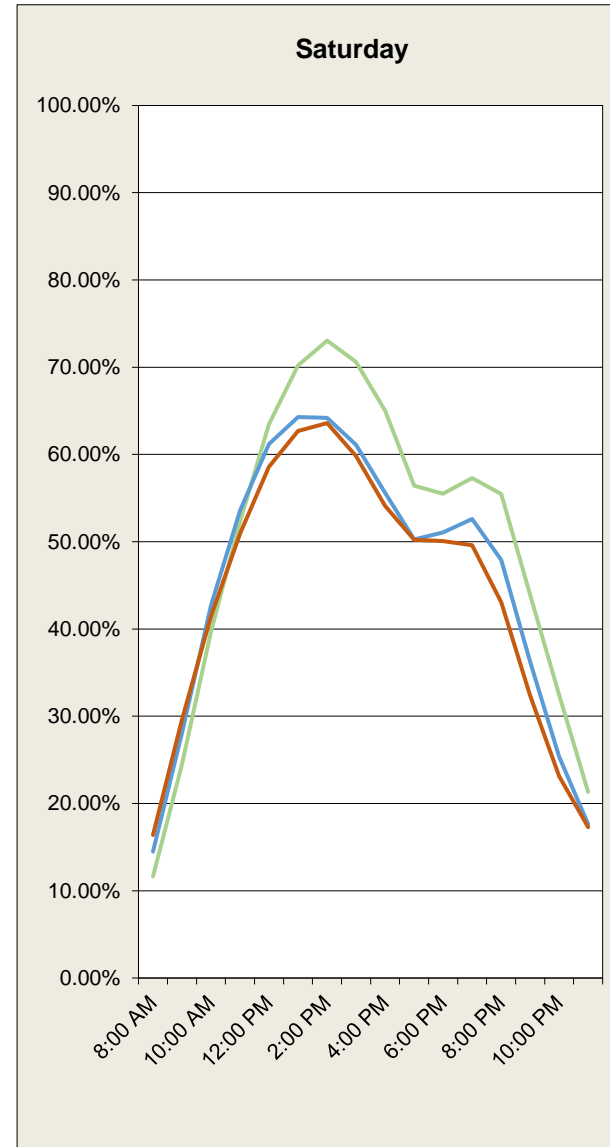

City of Santa Barbara Downtown Parking - Occupancy Data

Period 1: **Sunday, January 01, 2017**
 Period 2: **Monday, January 01, 2018**
 Period 3: **Tuesday, January 01, 2019**

through
 through
 through

Friday, March 31, 2017
Saturday, March 31, 2018
Sunday, March 31, 2019

Days: **90**
 # Days: **90**
 # Days: **90**

All Lots

Spaces: 3215

City of Santa Barbara Downtown Parking - Occupancy Data

Period 1: **Sunday, January 01, 2017**
 Period 2: **Monday, January 01, 2018**
 Period 3: **Tuesday, January 01, 2019**