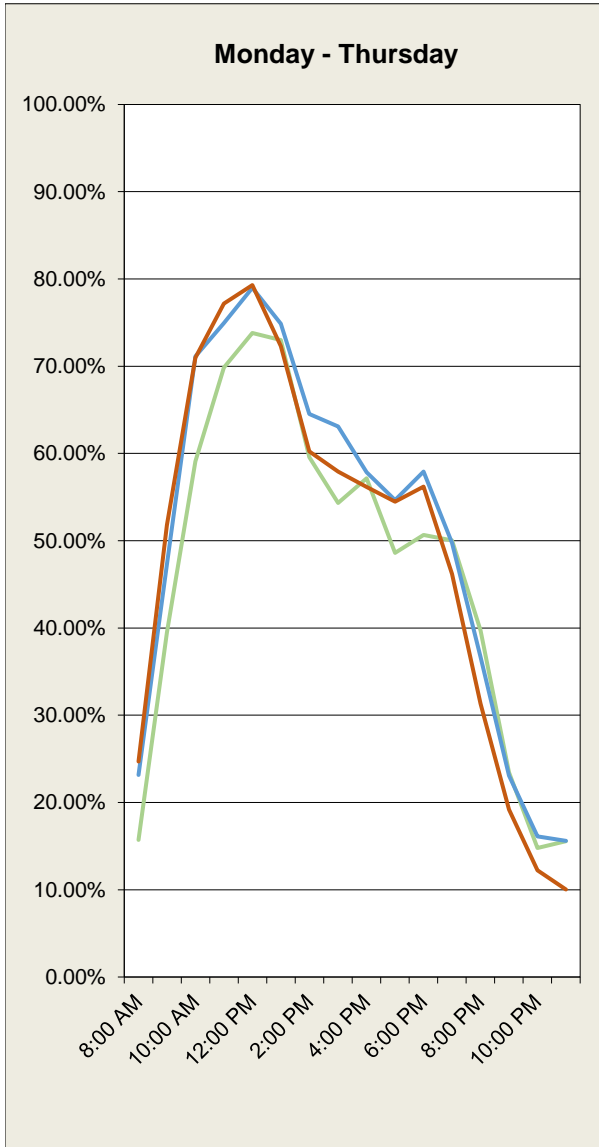

Period 1: **Sunday, January 01, 2017**
 Period 2: **Monday, January 01, 2018**
 Period 3: **Tuesday, January 01, 2019**

through
 through
 through

Friday, March 31, 2017
Saturday, March 31, 2018
Sunday, March 31, 2019

Days: **90**
 # Days: **90**
 # Days: **90**

Lot 11

Spaces: 184

City of Santa Barbara Downtown Parking - Occupancy Data

Period 1: **Sunday, January 01, 2017** through
 Period 2: **Monday, January 01, 2018** through
 Period 3: **Tuesday, January 01, 2019** through

Friday, March 31, 2017 # Days: **90**
Saturday, March 31, 2018 # Days: **90**
Sunday, March 31, 2019 # Days: **90**

Lot 12

Spaces: 91

City of Santa Barbara Downtown Parking - Occupancy Data

Period 1: **Sunday, January 01, 2017**
 Period 2: **Monday, January 01, 2018**
 Period 3: **Tuesday, January 01, 2019**

through
 through
 through

Friday, March 31, 2017
Saturday, March 31, 2018
Sunday, March 31, 2019

Days: **90**
 # Days: **90**
 # Days: **90**

Depot Lot Spaces: 193