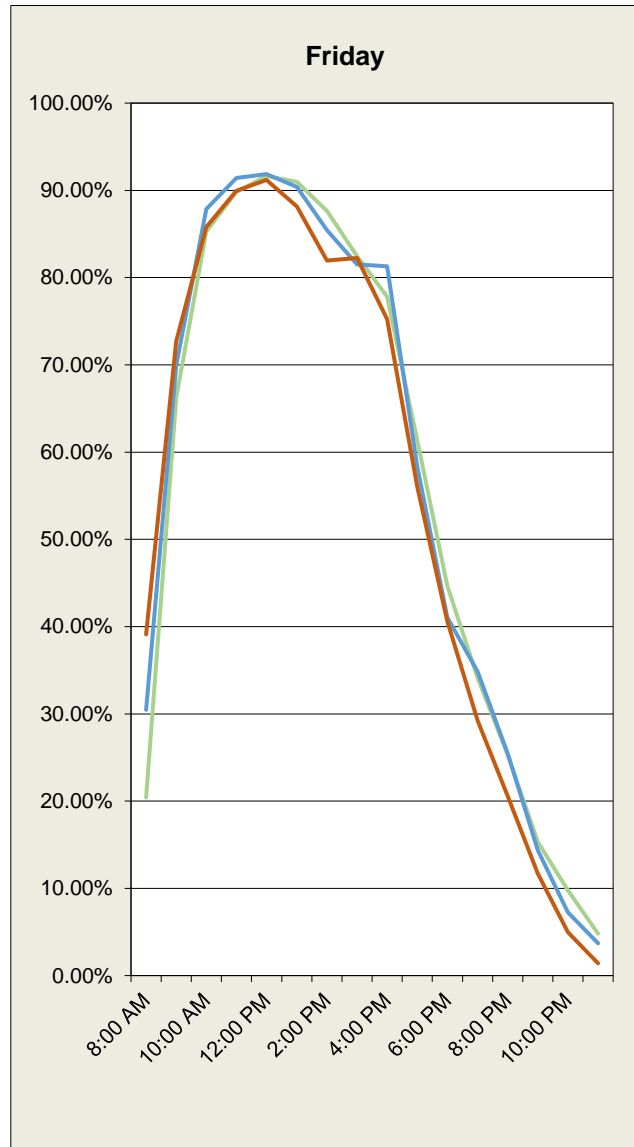

City of Santa Barbara Downtown Parking - Occupancy Data

Period 1: **Sunday, January 01, 2017**
Period 2: **Monday, January 01, 2018**
Period 3: **Tuesday, January 01, 2019**

through
through
through

Friday, March 31, 2017
Saturday, March 31, 2018
Sunday, March 31, 2019

Days: **90**
Days: **90**
Days: **90**

Lot 8

Spaces: 104