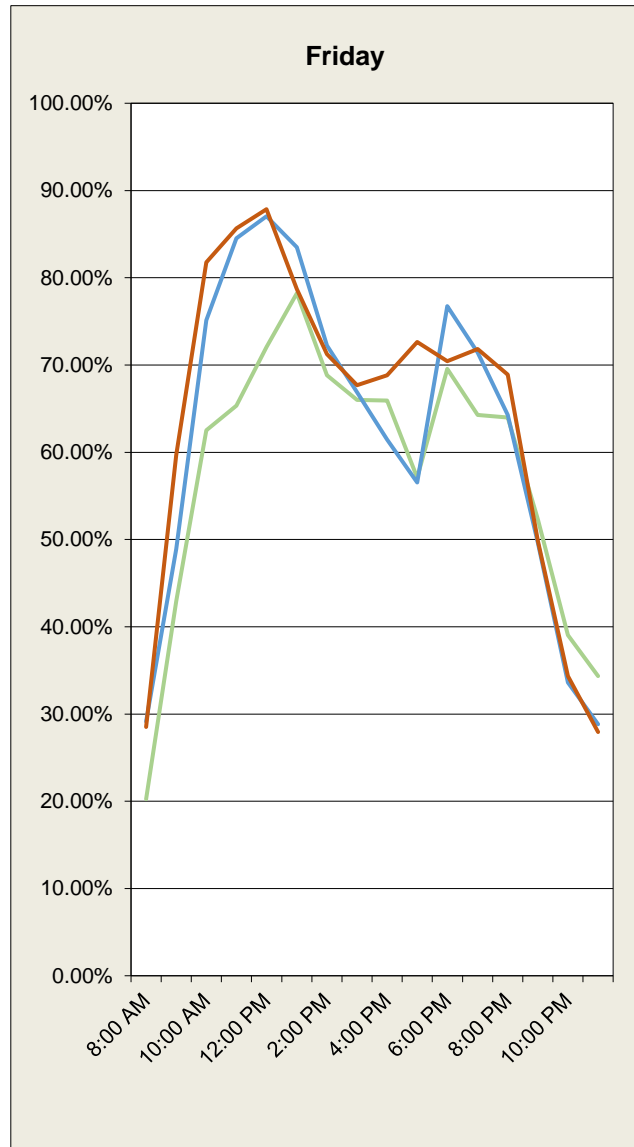

Period 1: **Sunday, January 01, 2017**
 Period 2: **Monday, January 01, 2018**
 Period 3: **Tuesday, January 01, 2019**

through
 through
 through

Friday, March 31, 2017
Saturday, March 31, 2018
Sunday, March 31, 2019

Days: **90**
 # Days: **90**
 # Days: **90**

Lot 11

Spaces: 184

City of Santa Barbara Downtown Parking - Occupancy Data

Period 1: **Sunday, January 01, 2017** through
 Period 2: **Monday, January 01, 2018** through
 Period 3: **Tuesday, January 01, 2019** through

Friday, March 31, 2017 # Days: **90**
Saturday, March 31, 2018 # Days: **90**
Sunday, March 31, 2019 # Days: **90**

Lot 12

Spaces: 91

City of Santa Barbara Downtown Parking - Occupancy Data

Period 1: **Sunday, January 01, 2017**
 Period 2: **Monday, January 01, 2018**
 Period 3: **Tuesday, January 01, 2019**

through
 through
 through

Friday, March 31, 2017
Saturday, March 31, 2018
Sunday, March 31, 2019

Days: **90**
 # Days: **90**
 # Days: **90**

Depot Lot Spaces: 193