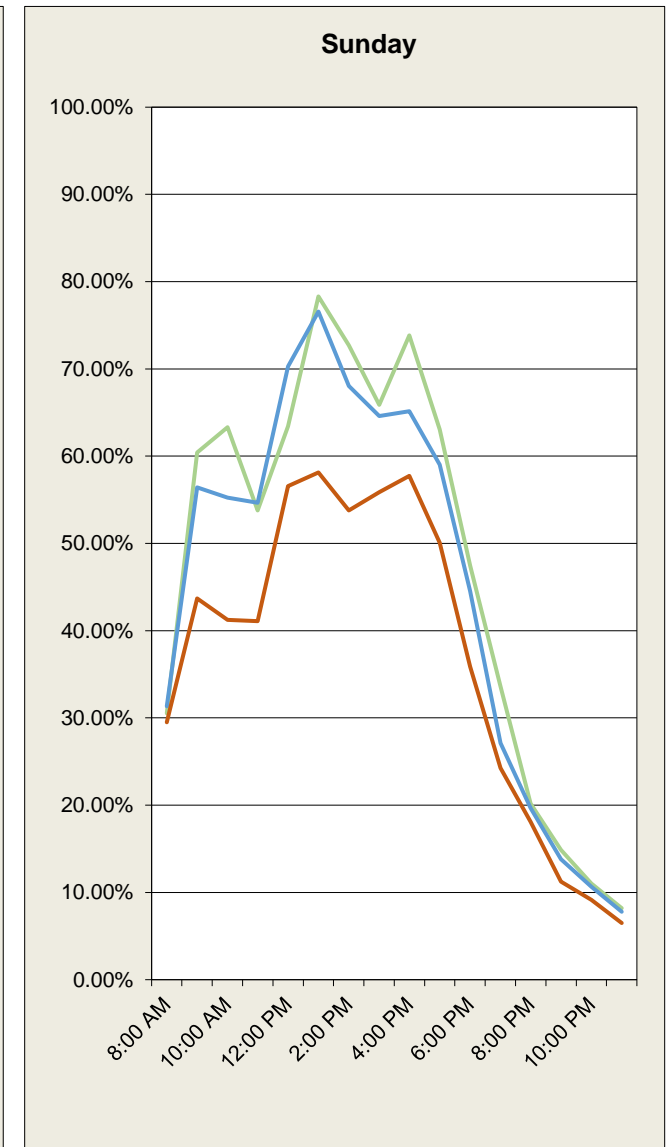

Days: **90**
 # Days: **90**
 # Days: **90**

Lot 3

Spaces: 164

City of Santa Barbara Downtown Parking - Occupancy Data

Period 1: **Sunday, January 01, 2017**
 Period 2: **Monday, January 01, 2018**
 Period 3: **Tuesday, January 01, 2019**

through
 through
 through

Friday, March 31, 2017
Saturday, March 31, 2018
Sunday, March 31, 2019

Days: **90**
 # Days: **90**
 # Days: **90**

Lot 4

Spaces: 120

City of Santa Barbara

Downtown Parking - Occupancy Data

Period 1: **Sunday, January 01, 2017**
 Period 2: **Monday, January 01, 2018**
 Period 3: **Tuesday, January 01, 2019**

through
 through
 through

Friday, March 31, 2017
Saturday, March 31, 2018
Sunday, March 31, 2019