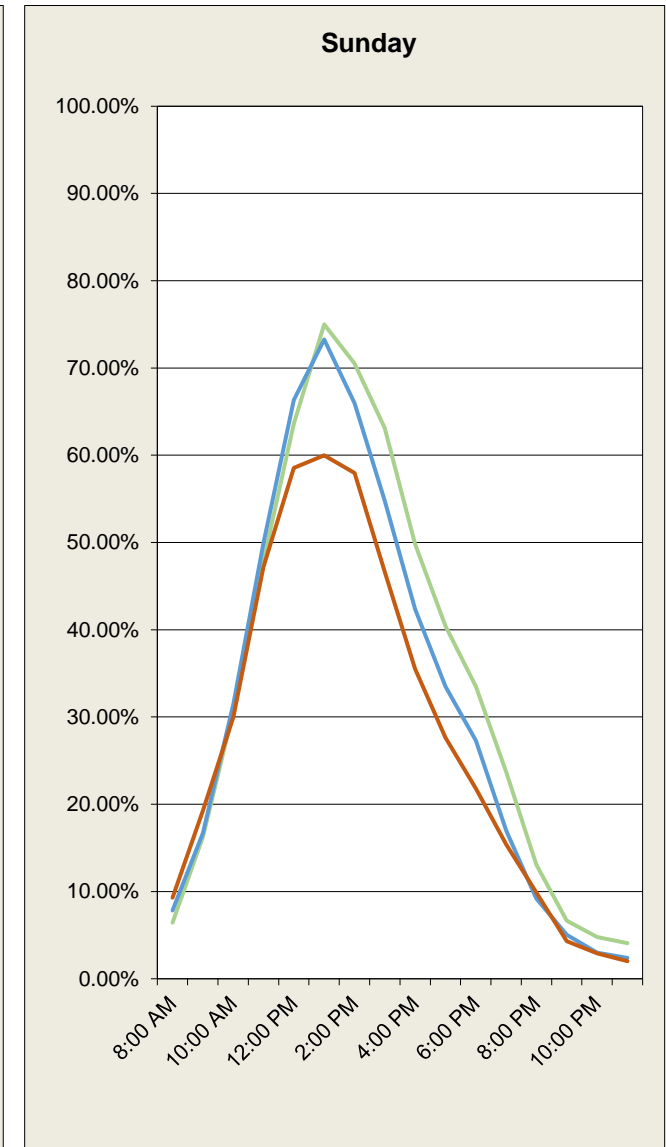

Period 1: **Sunday, January 01, 2017**
 Period 2: **Monday, January 01, 2018**
 Period 3: **Tuesday, January 01, 2019**

through
 through
 through

Friday, March 31, 2017
Saturday, March 31, 2018
Sunday, March 31, 2019

Days: **90**
 # Days: **90**
 # Days: **90**

Lot 3

Spaces: 164

City of Santa Barbara Downtown Parking - Occupancy Data

Period 1: **Sunday, January 01, 2017**
 Period 2: **Monday, January 01, 2018**
 Period 3: **Tuesday, January 01, 2019**