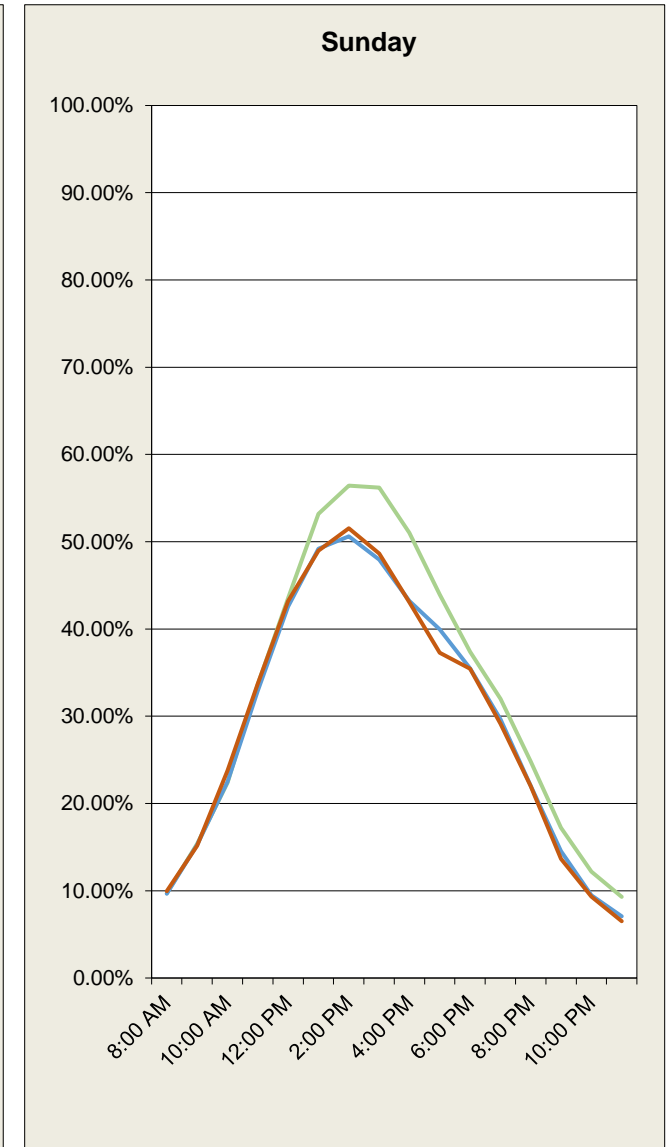

City of Santa Barbara Downtown Parking - Occupancy Data

Period 1: **Sunday, January 01, 2017**
 Period 2: **Monday, January 01, 2018**
 Period 3: **Tuesday, January 01, 2019**

through
 through
 through

Friday, March 31, 2017
Saturday, March 31, 2018
Sunday, March 31, 2019

Days: **90**
 # Days: **90**
 # Days: **90**

All Lots

Spaces: 3215

City of Santa Barbara Downtown Parking - Occupancy Data

Period 1: **Sunday, January 01, 2017**
 Period 2: **Monday, January 01, 2018**
 Period 3: **Tuesday, January 01, 2019**