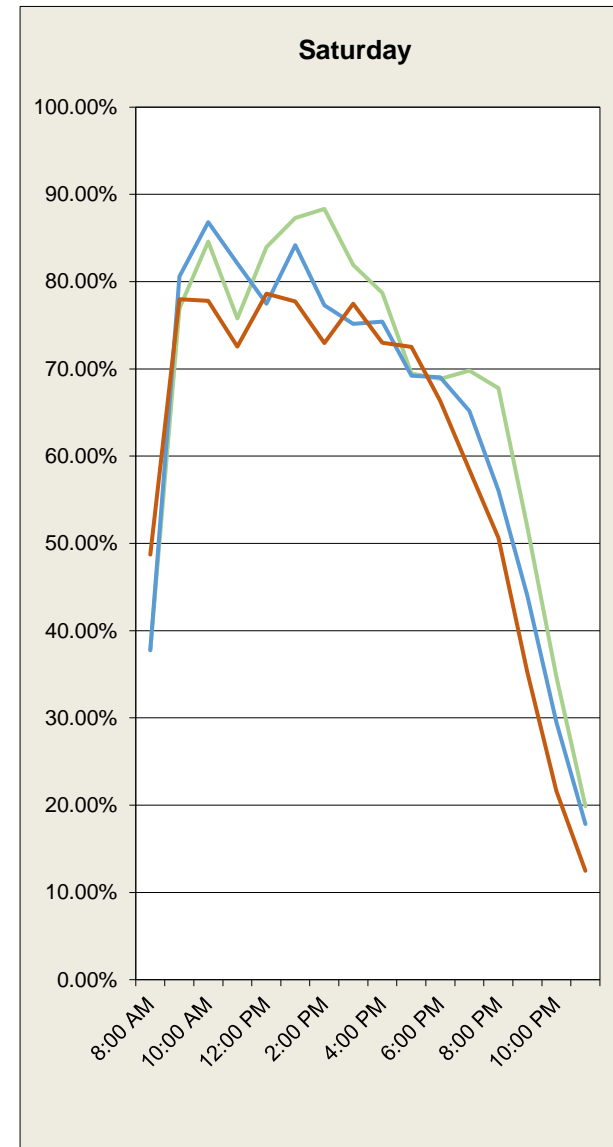

City of Santa Barbara Downtown Parking - Occupancy Data

Period 1: **Sunday, January 01, 2017**
Period 2: **Monday, January 01, 2018**
Period 3: **Tuesday, January 01, 2019**

through
through
through

Friday, March 31, 2017
Saturday, March 31, 2018
Sunday, March 31, 2019

Days: **90**
Days: **90**
Days: **90**

Lot 4

Spaces: 120