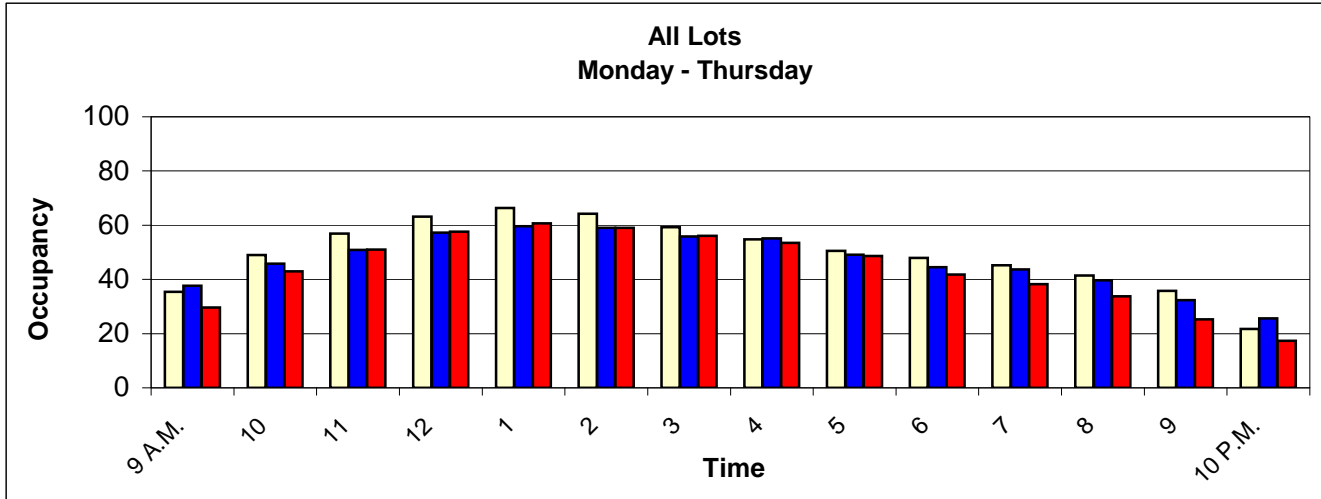

## All Lots Occupancy Graphs Based on 3207 Total Spaces

■ May - 08     
 ■ May - 09     
 ■ May - 10

## All Lots Occupancy Graphs Based on 3207 Total Spaces

■ Sept - 08     
 ■ Sept - 09     
 ■ Sept - 10