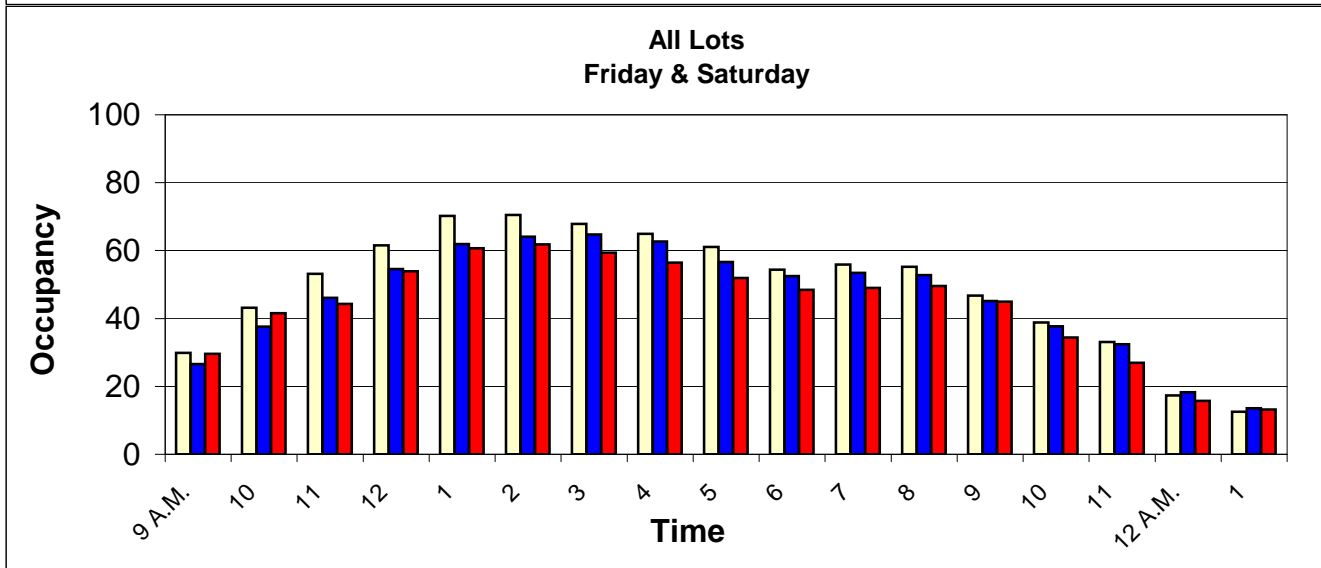

## All Lots Occupancy Graphs Based on 3207 Total Spaces

■ May - 08     
 ■ May - 09     
 ■ May - 10

## All Lots Occupancy Graphs Based on 3207 Total Spaces

■ Sept - 08     
 ■ Sept - 09     
 ■ Sept - 10