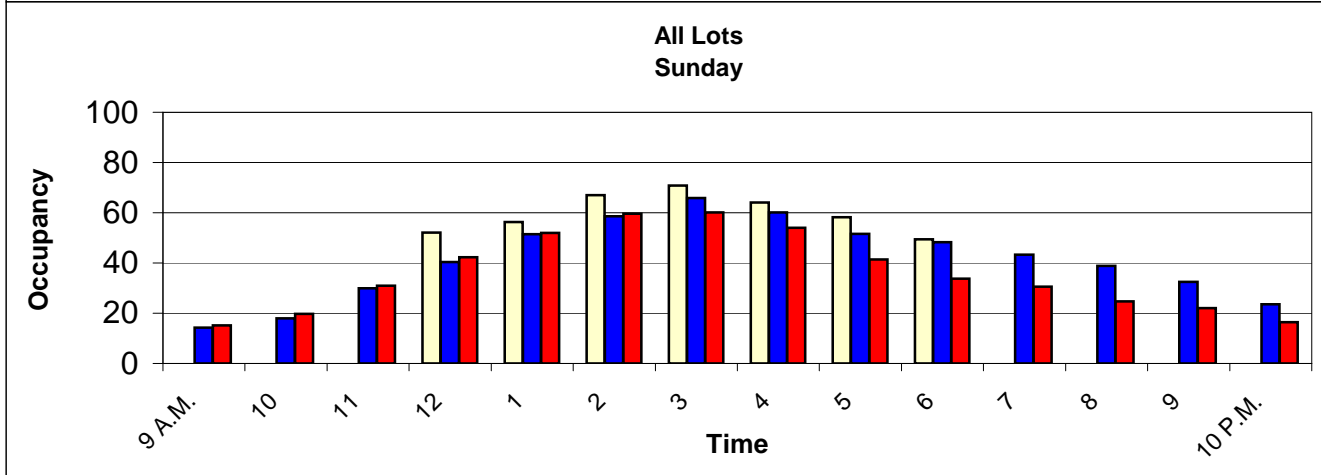

## All Lots Occupancy Graphs Based on 3207 Total Spaces

■ May - 08     
 ■ May - 09     
 ■ May - 10

## All Lots Occupancy Graphs Based on 3207 Total Spaces

■ Sept - 08     
 ■ Sept - 09     
 ■ Sept - 10