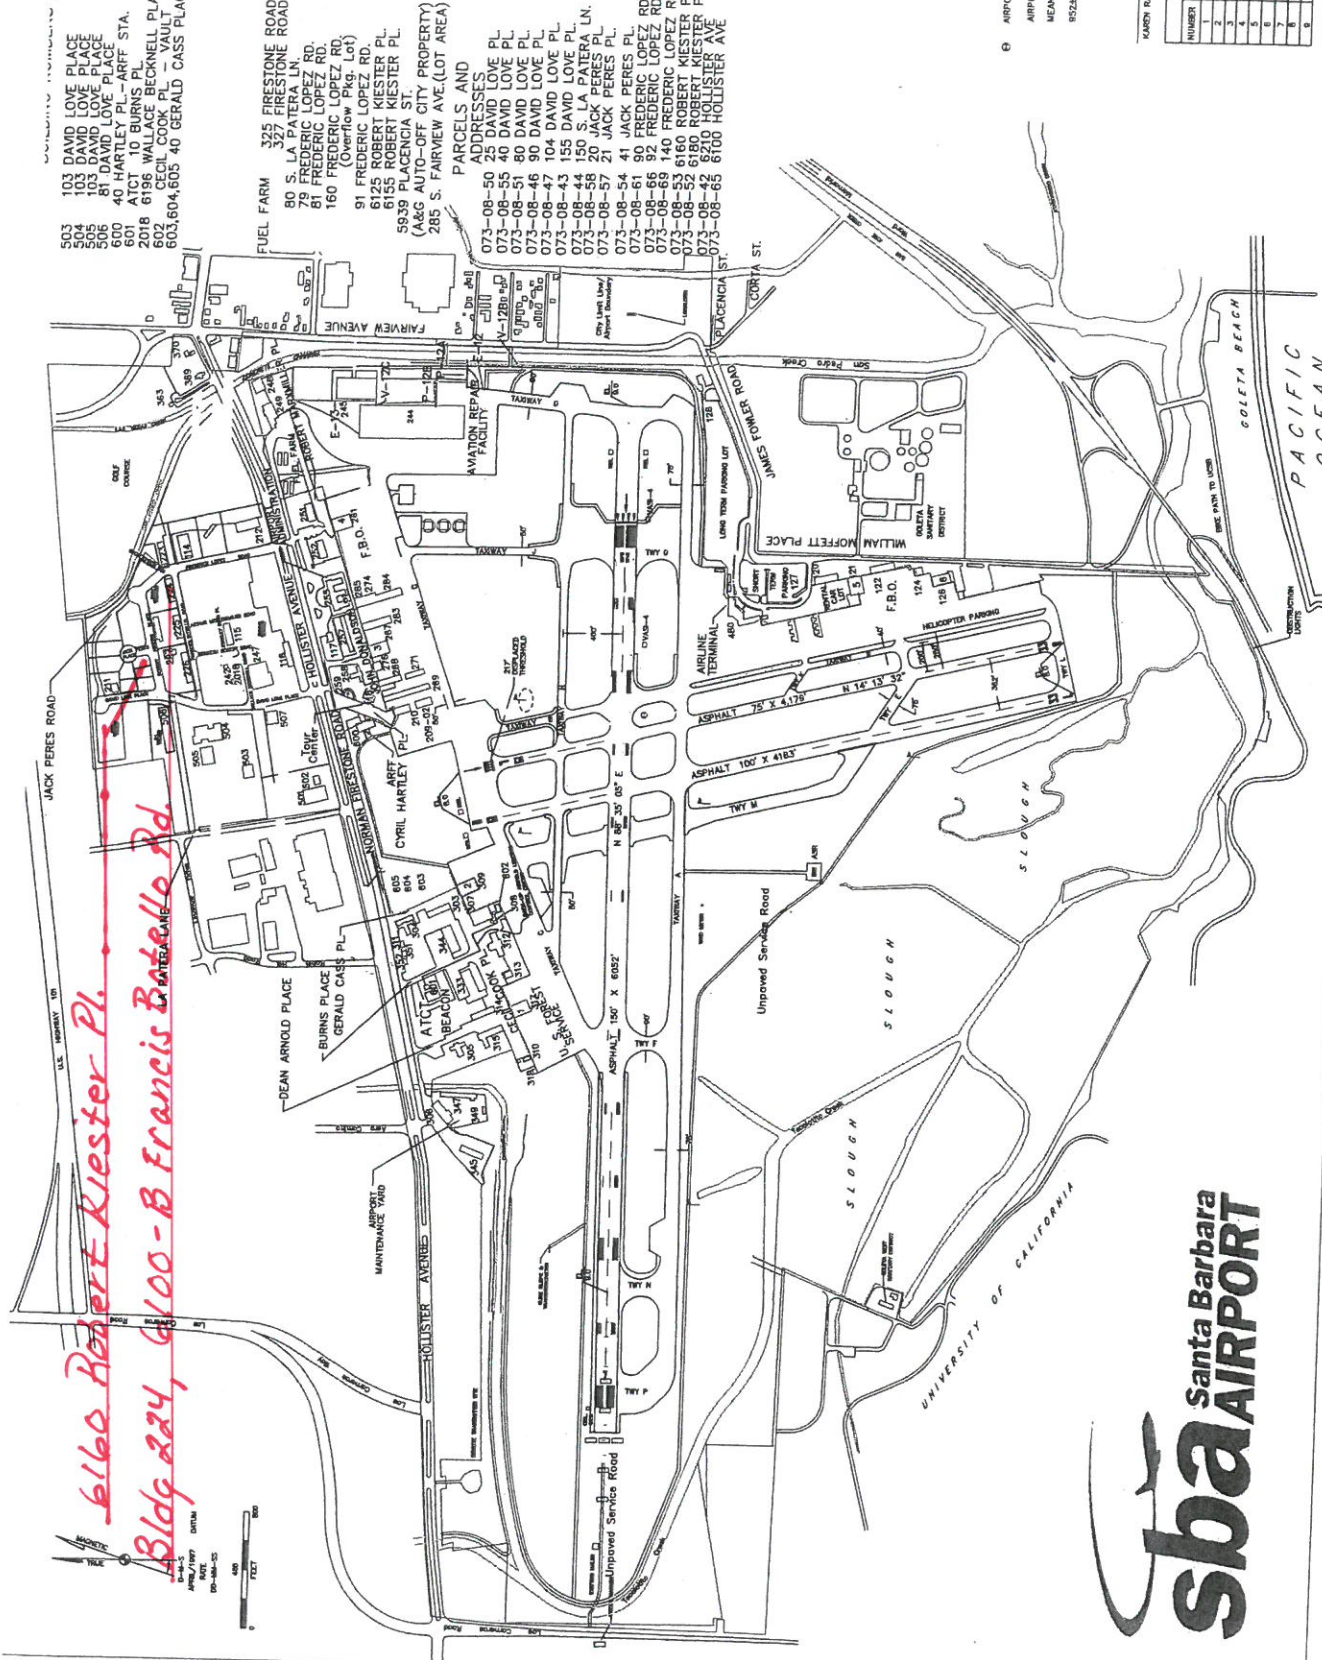

6 AIRPORT REFERENCE POINT - LATITUDE 34° 25' 30.7"
AIRPORT ELEVATION 10' MS. (U.S.C. M.S.)
MEAN MAXIMUM TEMPERATURE OF HOTTEST MONTH 74.6° F.
8524 TOTAL ACRES - 8074 ACRES SOUTH OF HOLISTER AVE
1036 ACRES NORTH OF HOLISTER AVE
ADMINISTRATION
601 FIRESTONE ROAD
SANTA BARBARA, CA 93117
(805) 967-7111

NUMBER	REVISIONS	DATE
1	DESCRIPTION	
2	LYN BARRIS	JUNE 23, 02
3	LYN BARRIS	MAY 2, 07
4	LYN BARRIS	APRIL 14, 09
5	LYN BARRIS-STORY	FEB. 11, 09
6	LYN BARRIS-STORY	JAN. 11, 09
7	LYN BARRIS-STORY	JAN. 24, 09
8	LYN BARRIS-STORY	NOV. 2005
9	LYN BARRIS-STORY	
10	LYN BARRIS-STORY	FEB. 2006

DRAWING NO. C-5-1

6160 Robert Kriester Pl.
Bldg 224, 6100-B Francis Botello Rd.