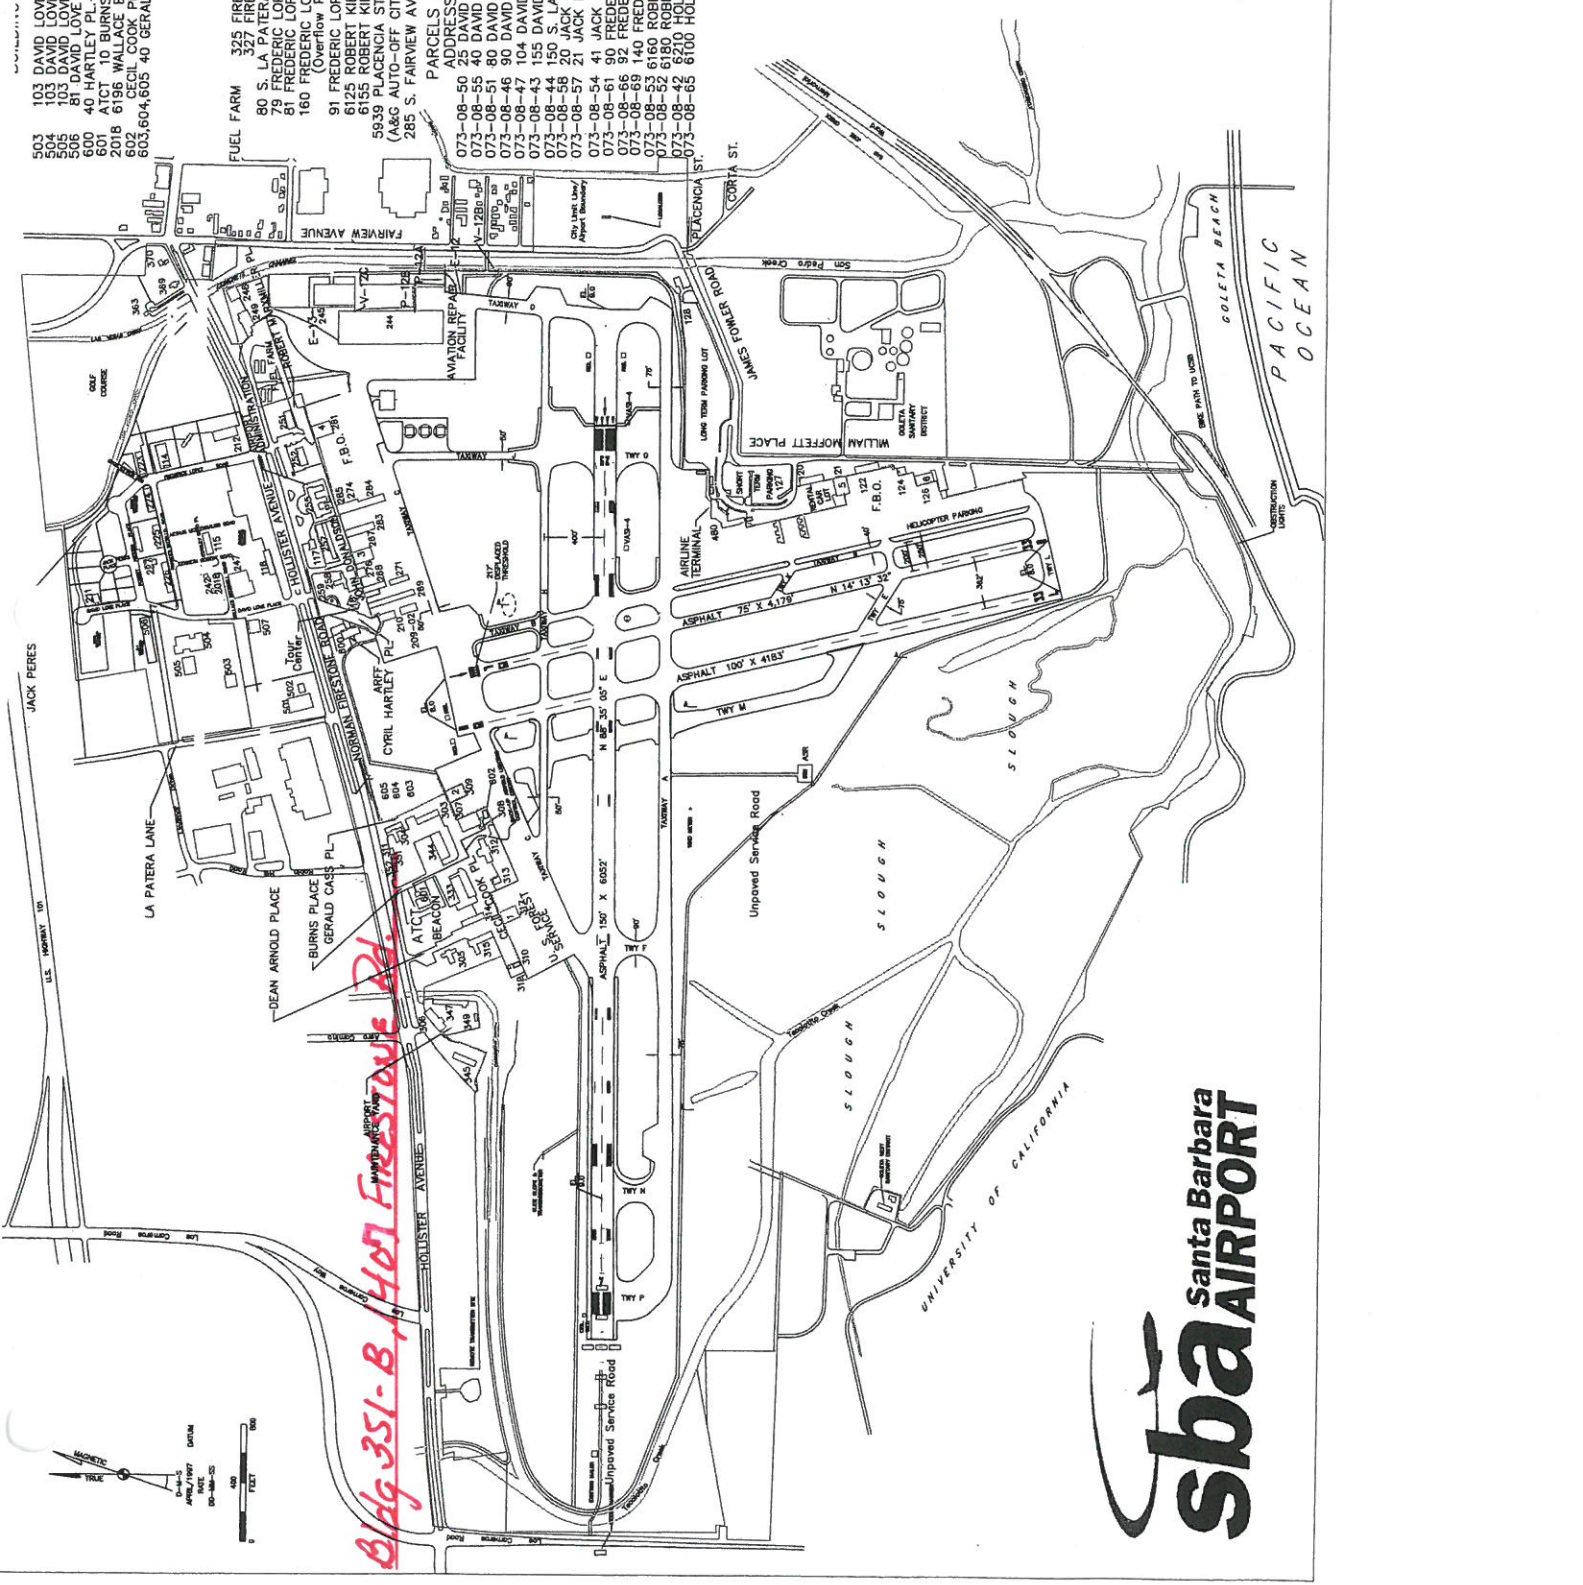

1:1000
APRIL 1997
DATE
00-00-00
00-00-00

sba Santa Barbara AIRPORT