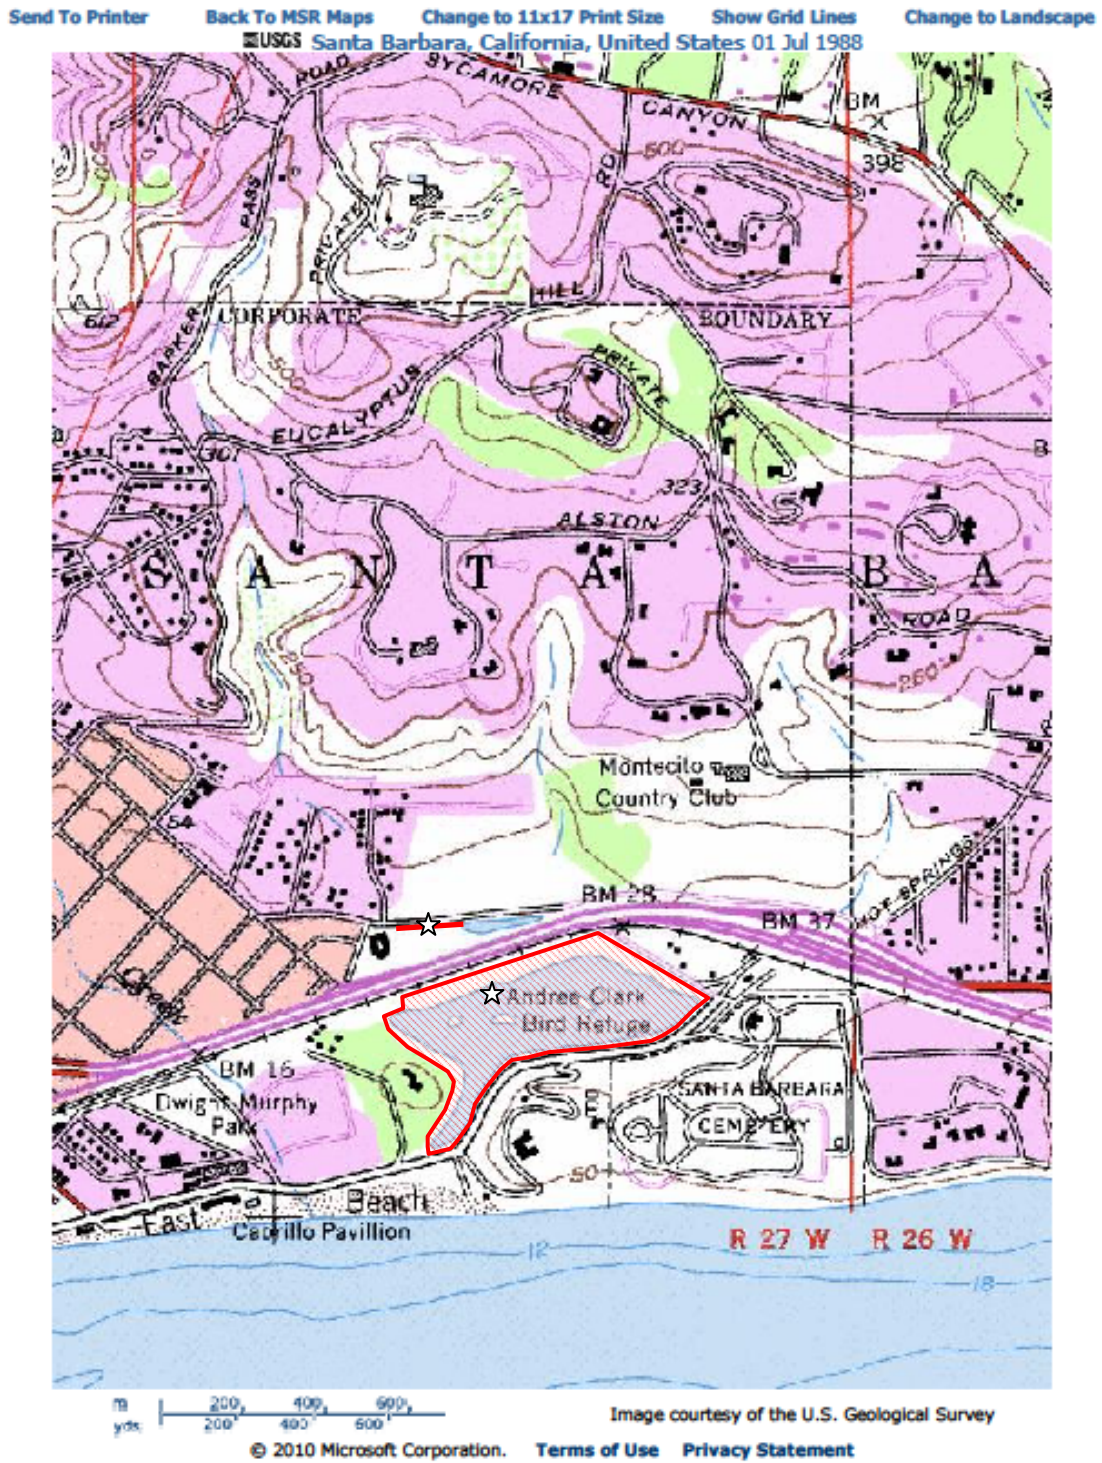

Andree Clark Bird Refuge Vegetation Maintenance and Restoration Project

Exhibit A. USGS Topographic Map of Project Vicinity

EXHIBIT A