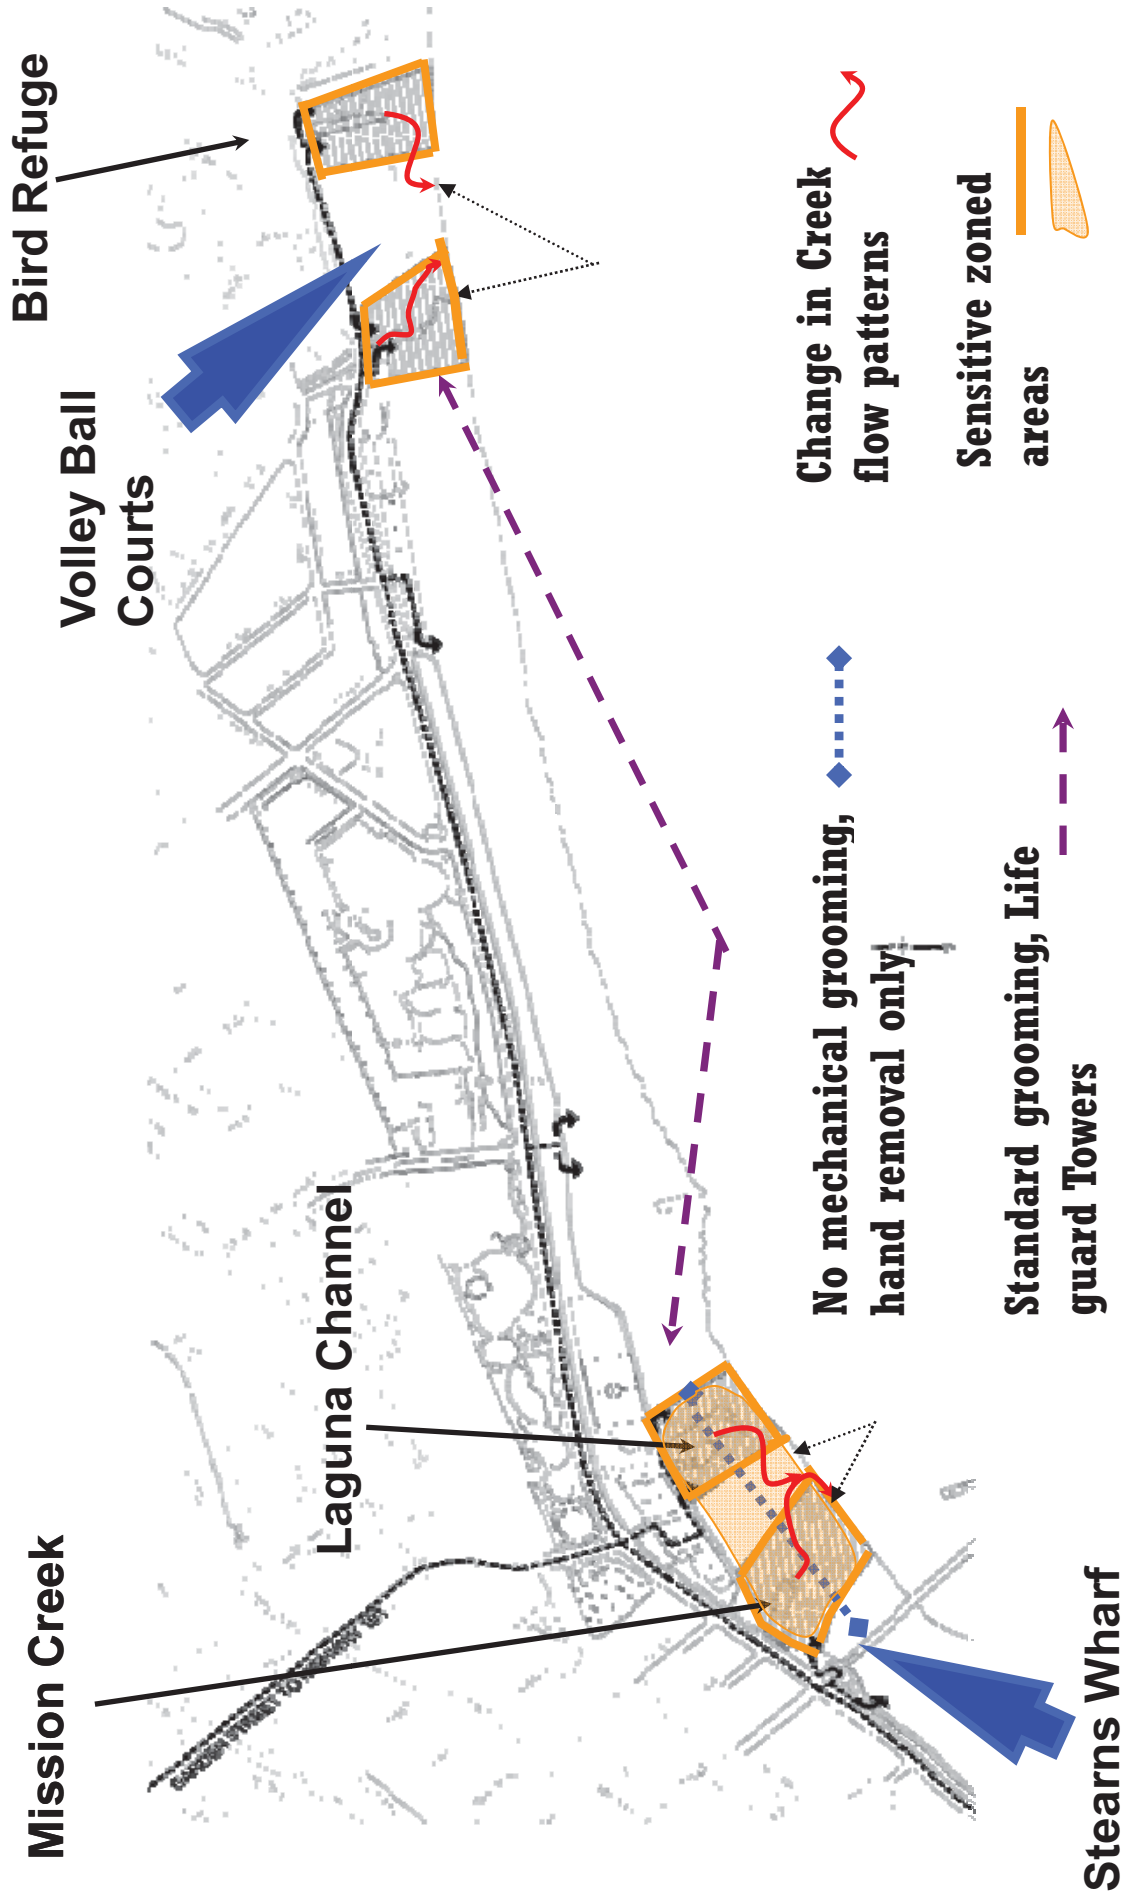

# CITY OF SANTA BARBARA PARKS AND RECREATION DEPT BEACH GROOMING PROJECT SITE PLAN

**CITY OF SANTA BARBARA PARKS AND RECREATION DEPT  
GROOMING DETAIL AREA - STEARNS WHARF TO EAST BEACH**

# CITY OF SANTA BARBARA PARKS AND RECREATION DEPT GROOMING DETAIL – LEADBETTER & WEST BEACH