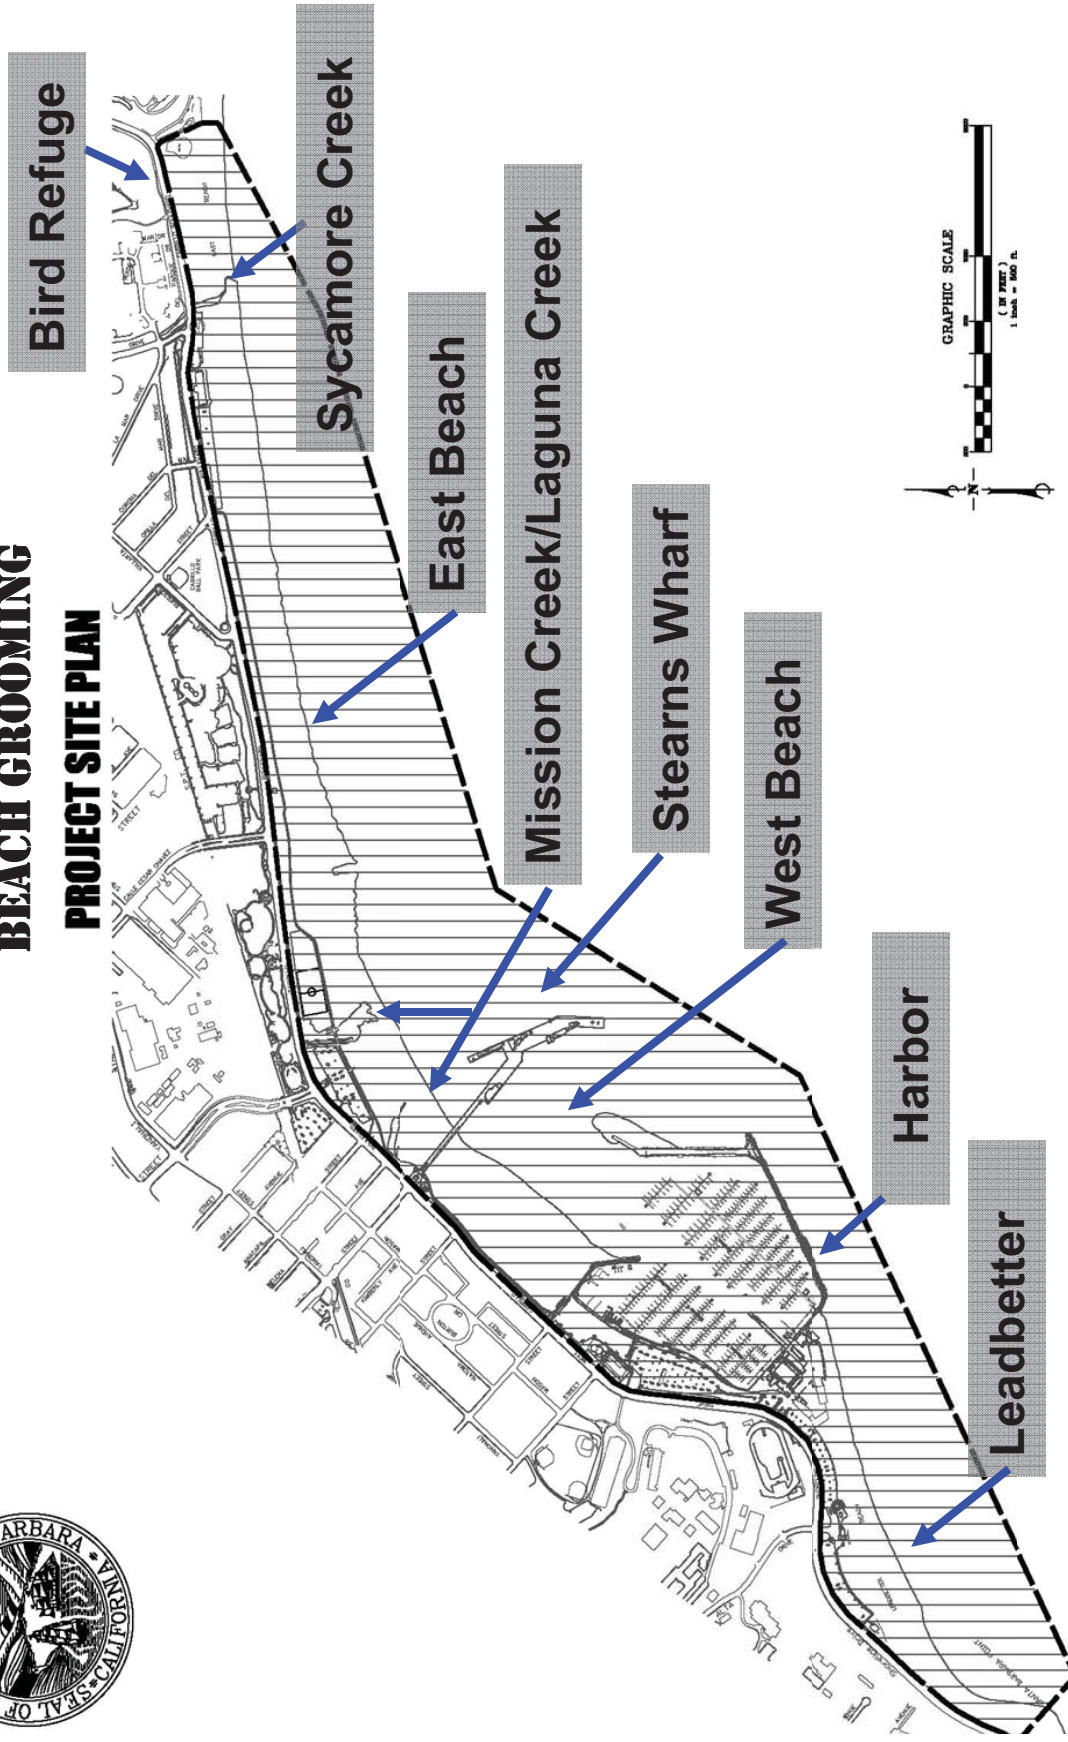

# CITY OF SANTA BARBARA PARKS AND RECREATION DEPT BEACH GROOMING PROJECT SITE PLAN

**CITY OF SANTA BARBARA PARKS AND RECREATION DEPT  
GROOMING DETAIL AREA - STEARNS WHARF TO EAST BEACH**

# CITY OF SANTA BARBARA PARKS AND RECREATION DEPT GROOMING DETAIL – LEADBETTER & WEST BEACH