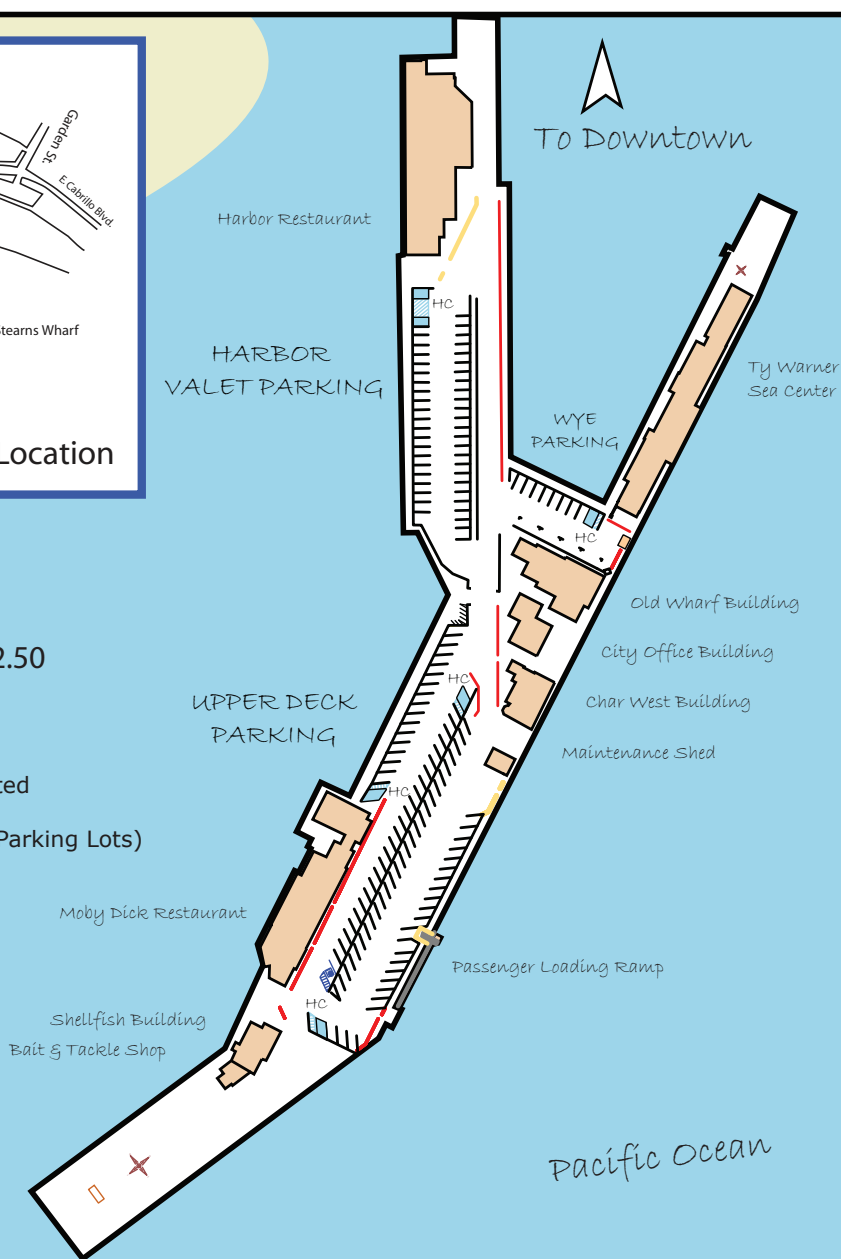

Stearns Wharf Parking 90 Minutes Free with Merchant Validation

Each additional hour or part of an hour: \$2.50

Total Parking Spaces: 141

Handicap 7 (Blue) RV 0

NOTICE: No vehicle over 20 feet in length permitted
on Stearns Wharf: S.B.M.C. 17.36.090
(Alternate Parking at Palm Park or Garden Street Parking Lots)

ADA (DISABLED) PARKING

FIRST 2-½ HOURS: FREE
WITH MERCHANT VALIDATION

Each additional hour or
part of an hour: \$2.50

**City of Santa Barbara
Waterfront Department**
132-A Harbor Way
Santa Barbara, CA 93109
Phone: (805) 564-5523
Fax: (805) 560-7580
www.SantaBarbaraCA.gov