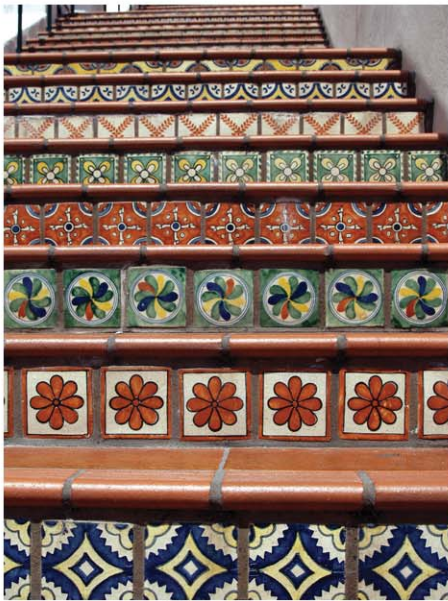

EPV Gallery Photos - Tile

P5292493.JPG

Tile 1.jpg

Tile 10.jpg

Tile 2.jpg

Tile 3.jpg

Tile 4.jpg

Tile 5.jpg

Tile 6.jpg

Tile 7.jpg

IN COMMEMORATION OF THE VISIT OF
THE SHIP ALBERTO TO SANTA BARBARA IN
JANUARY 1836 AT WHICH TIME
RICHARD HENRY DANA WAS ENTERAINED
IN THIS HOUSE AS DESCRIBED IN
TWO YEARS BEFORE THE MAST.