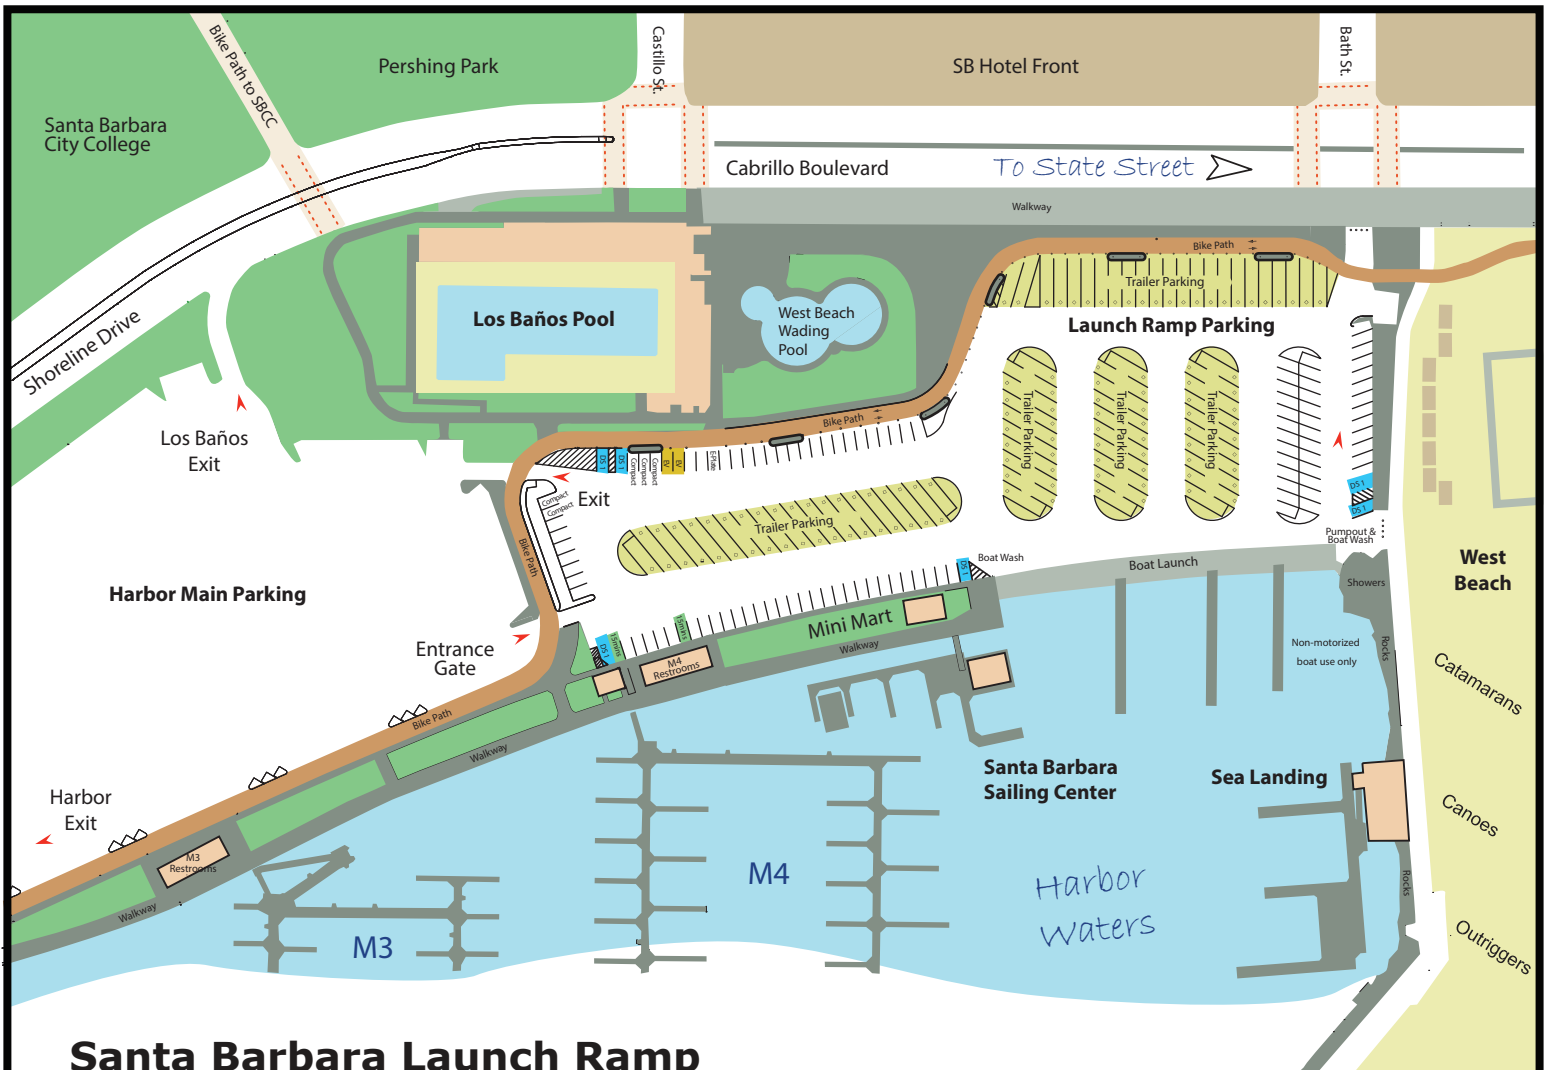

# City of Santa Barbara Waterfront LAUNCH RAMP PARKING LOT

NO IN AND OUT PRIVILEGES

## KIOSK ATTENDANT PARKING SYSTEM

PAY PARKING YEAR ROUND: 24 HOURS PER DAY

### Santa Barbara Launch Ramp Single Vehicle and Boat Trailer Parking

Total Spaces: 181

|                      |   |                         |    |
|----------------------|---|-------------------------|----|
| Government (E-Plate) | 1 | Electrical Vehicle (EV) | 2  |
| Handicap (Blue DS)   | 6 | Single Vehicle          | 97 |
| 15-minute (Green)    | 2 | Trailer                 | 63 |