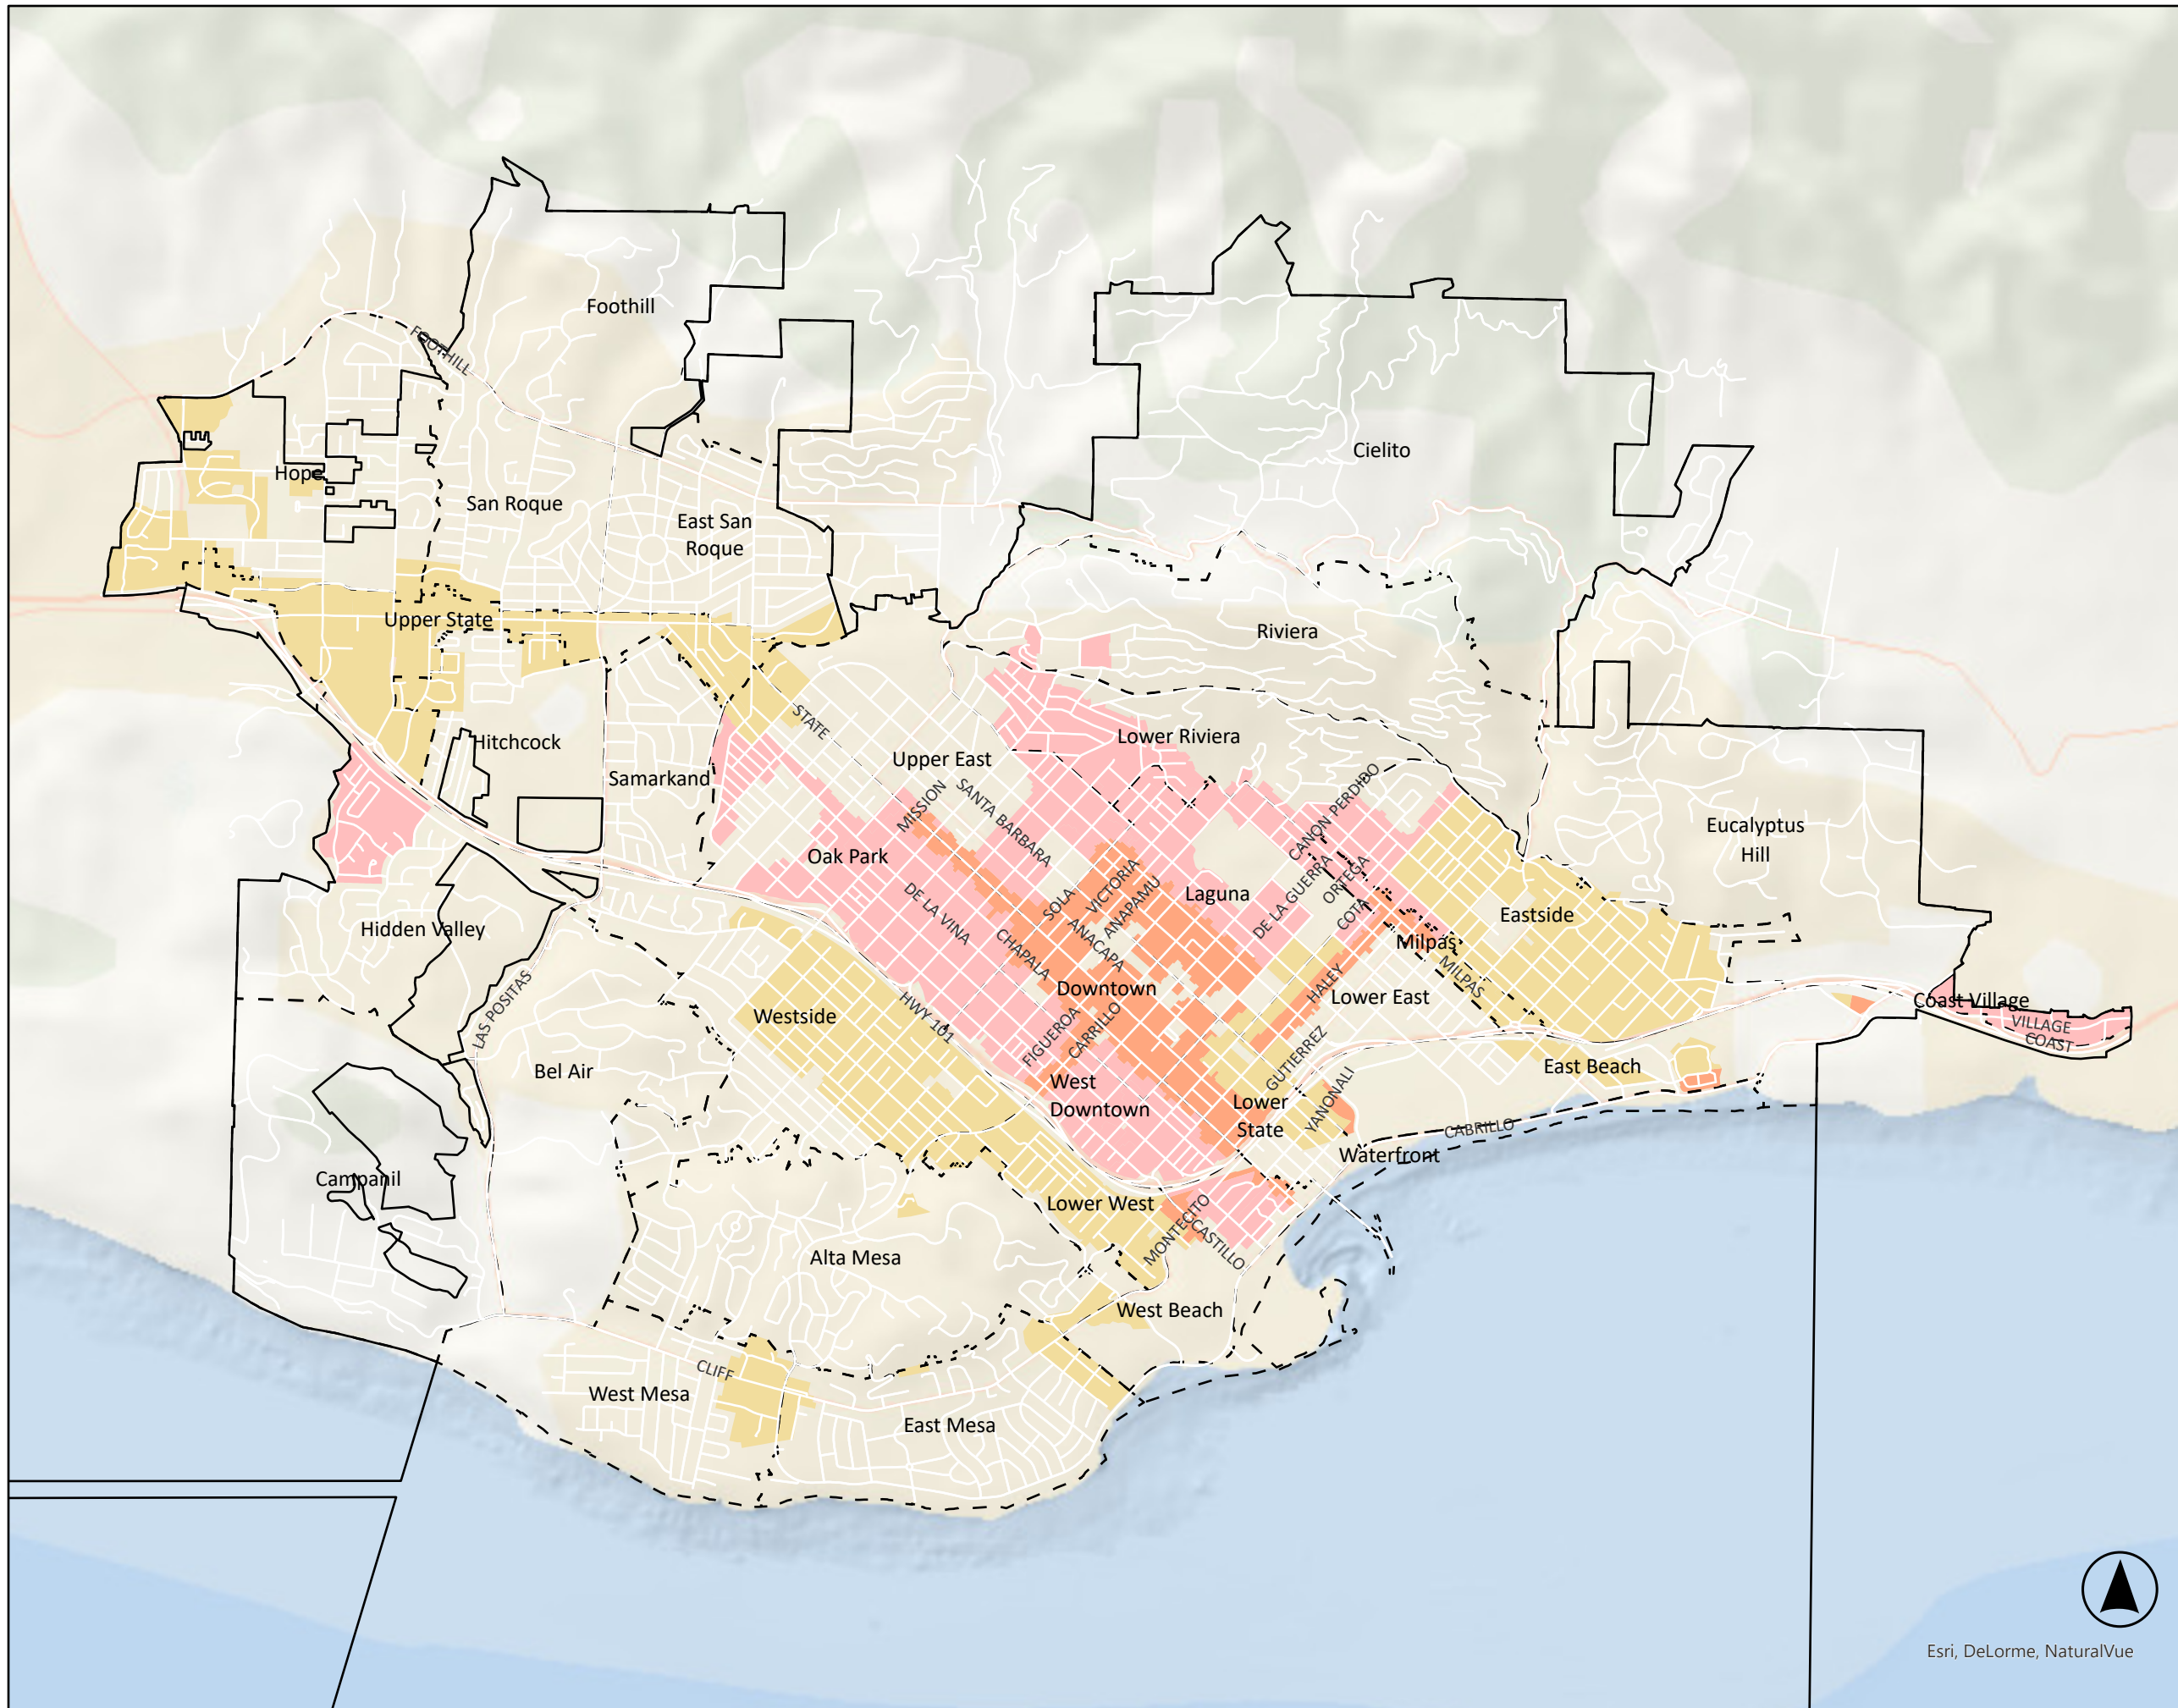

Architectural Styles Map

Legend

 City Boundary

Architectural Styles Allowed

 All Style Groups
(Mediterranean, Craftsman, and Contemporary)

 Mediterranean Style Group

 Mediterranean and Craftsman
Style Groups

Esri, DeLorme, NaturalVue

Objective Design and
Development Standards
Santa Barbara, CA
June 2023