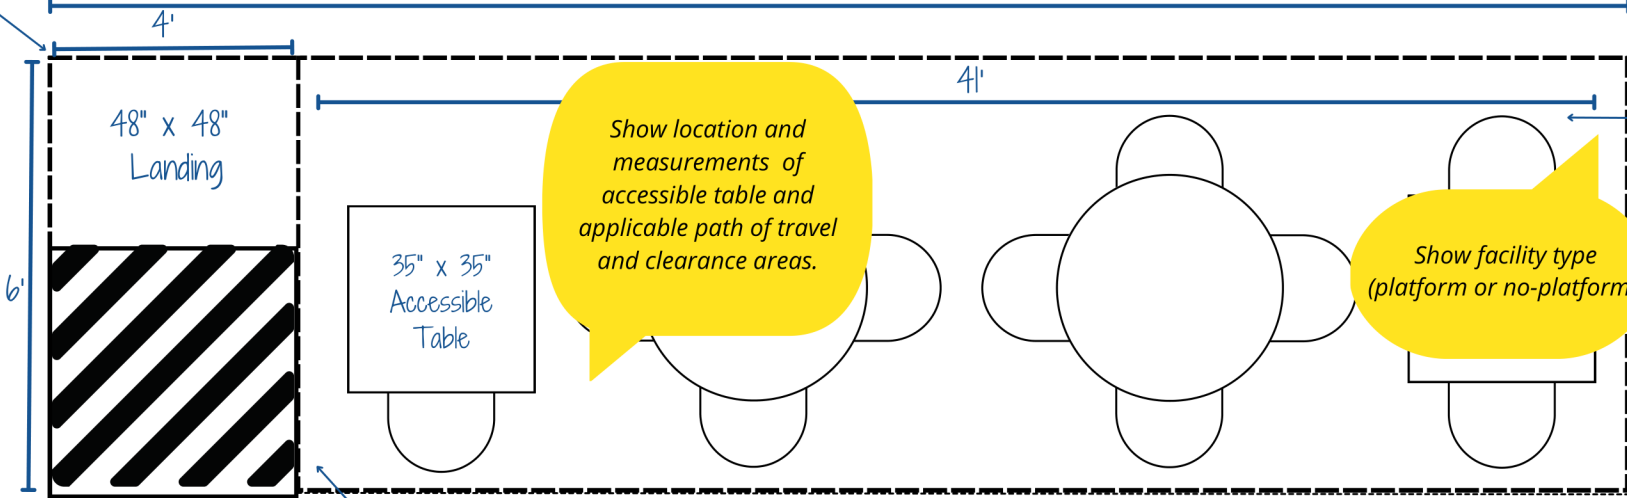

OBF Site Plan

Business Name: Bob's Cool Diner

Business Address: 1234 State Street

Total Square Footage: 270 sq. ft.

Plan may be hand drawn or computer drawn. Include all measurements, but drawing does not need to be to scale.

Drawing not to scale.

OBF Site Plan

Business Name: Bob's Cool Diner

Business Address: 1234 State Street

Total Square Footage: 270 sq. ft.

Plan may be hand drawn or computer drawn. Include all measurements, but drawing does not need to be to scale.

Show measurements of OBF frontage in front of your business and neighboring businesses if applicable.

No enclosure fencing to allow for landing

Show location and measurements of accessible table and applicable path of travel and clearance areas.

Show facility type (platform or no-platform).

No platform, portable on street.

Painted iron posts with chain between posts.

Show facility height and type of enclosure.

Bob's Neighbor #1

Bob's Cool Diner (Business Frontage)