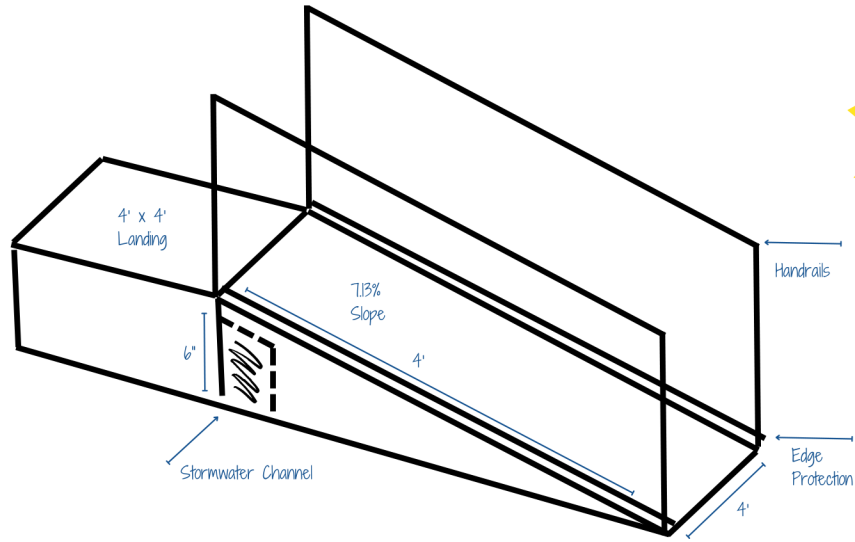

OBF Site Plan

Business Name: Bob's Cool Diner

Business Address: 1234 State Street

Total Square Footage: 270 sq. ft.

Plan may be hand drawn or computer drawn. Include all measurements, but drawing does not need to be to scale.

Drawing not to scale.

OBF Site Plan

Business Name: Bob's Cool Diner

Business Address: 1234 State Street

Total Square Footage: 270 sq. ft.

Plan may be hand drawn or computer drawn. Include all measurements, but drawing does not need to be to scale.

Show measurements of OBF frontage in front of your business and neighboring businesses if applicable.

No enclosure fencing to allow for landing

Show location and measurements of accessible table and applicable path of travel and clearance areas.