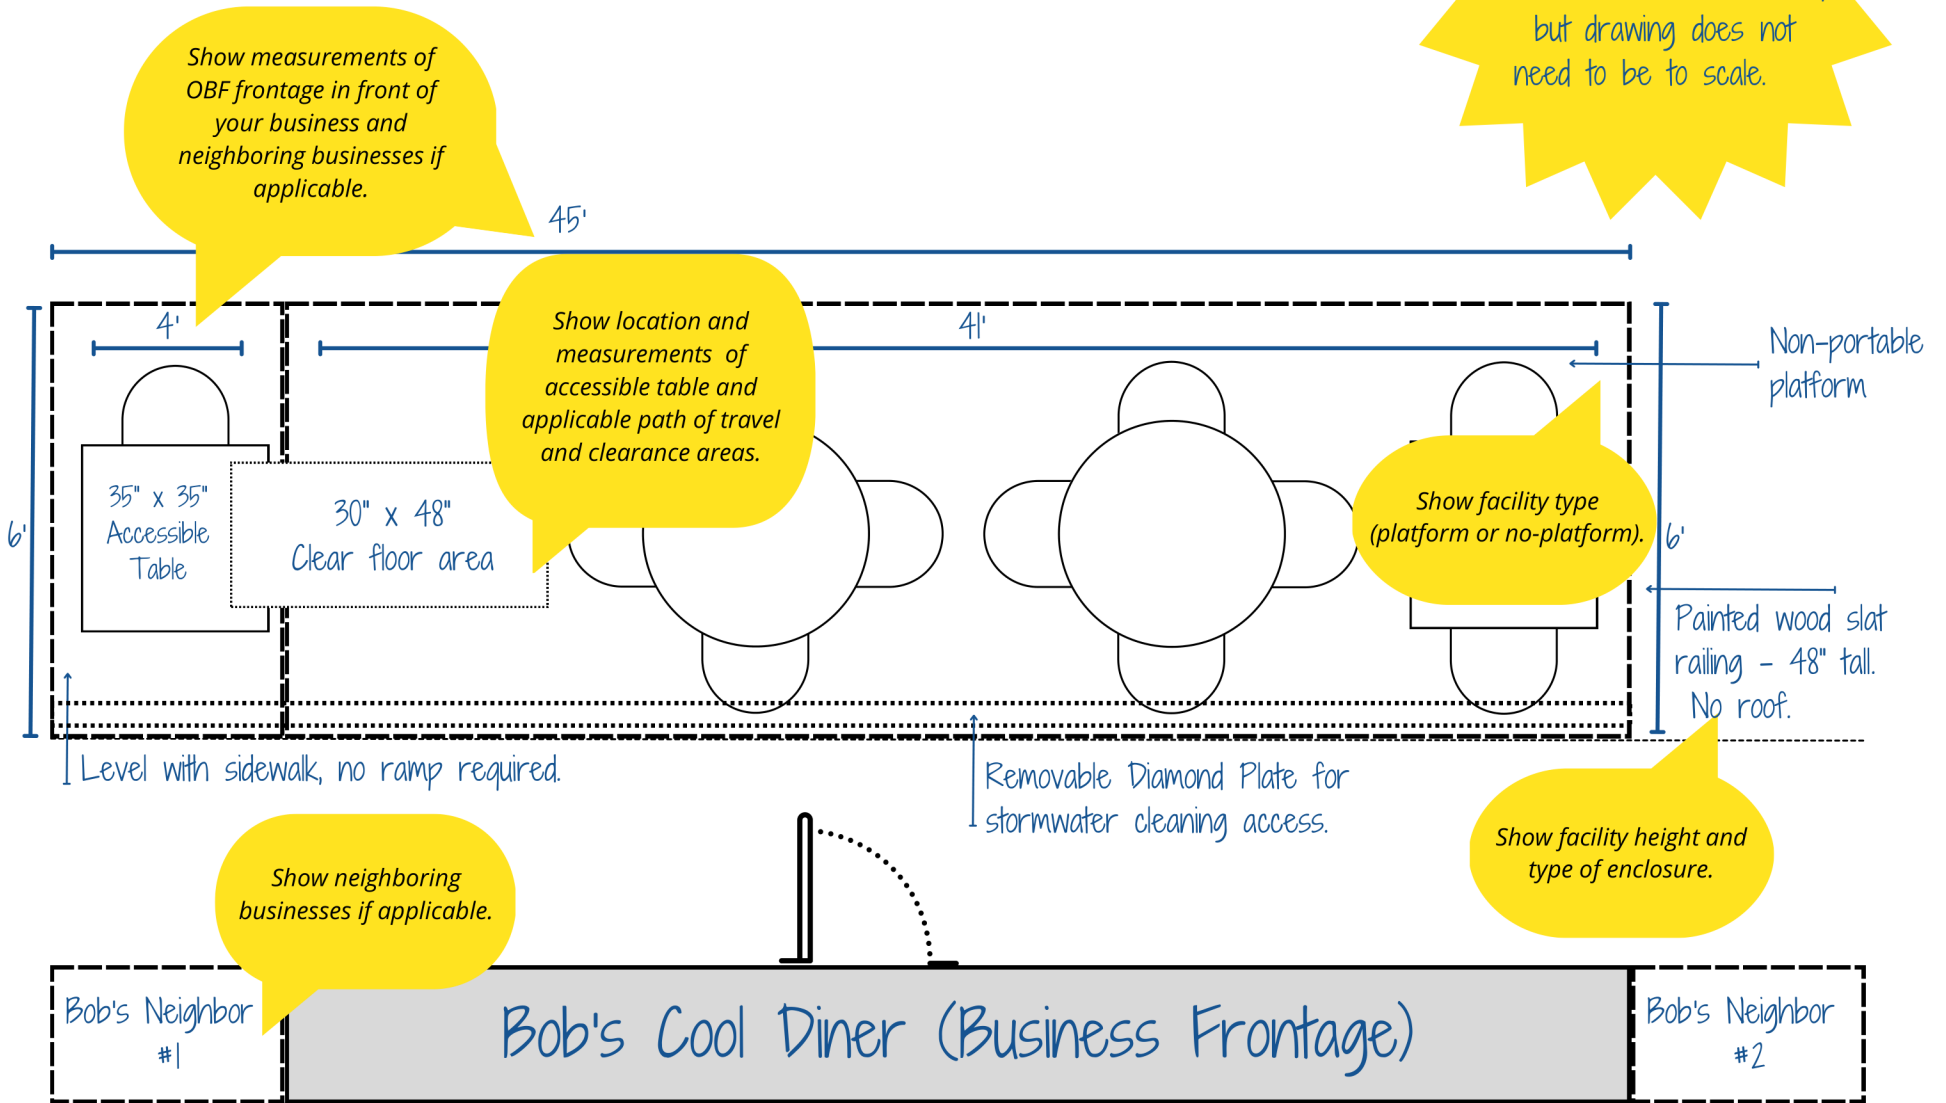

OBF Site Plan

Business Name: Bob's Cool Diner

Business Address: 1234 State Street

Total Square Footage: 270 sq. ft.

Plan may be hand drawn or computer drawn. Include all measurements, but drawing does not need to be to scale.

Drawing not to scale.

OBF Site Plan

Business Name: Bob's Cool Diner

Business Address: 1234 State Street

Total Square Footage: 270 sq. ft.

Plan may be hand drawn or computer drawn. Include all measurements, but drawing does not need to be to scale.

Show measurements of OBF frontage in front of your business and neighboring businesses if applicable.

No enclosure fencing to allow for landing

Show location and measurements of accessible table and applicable path of travel and clearance areas.

Show facility type (platform or no-platform).

No platform, portable on street.

Painted iron posts with chain between posts.

Show facility height and type of enclosure.

Bob's Neighbor #1

Bob's Cool Diner (Business Frontage)